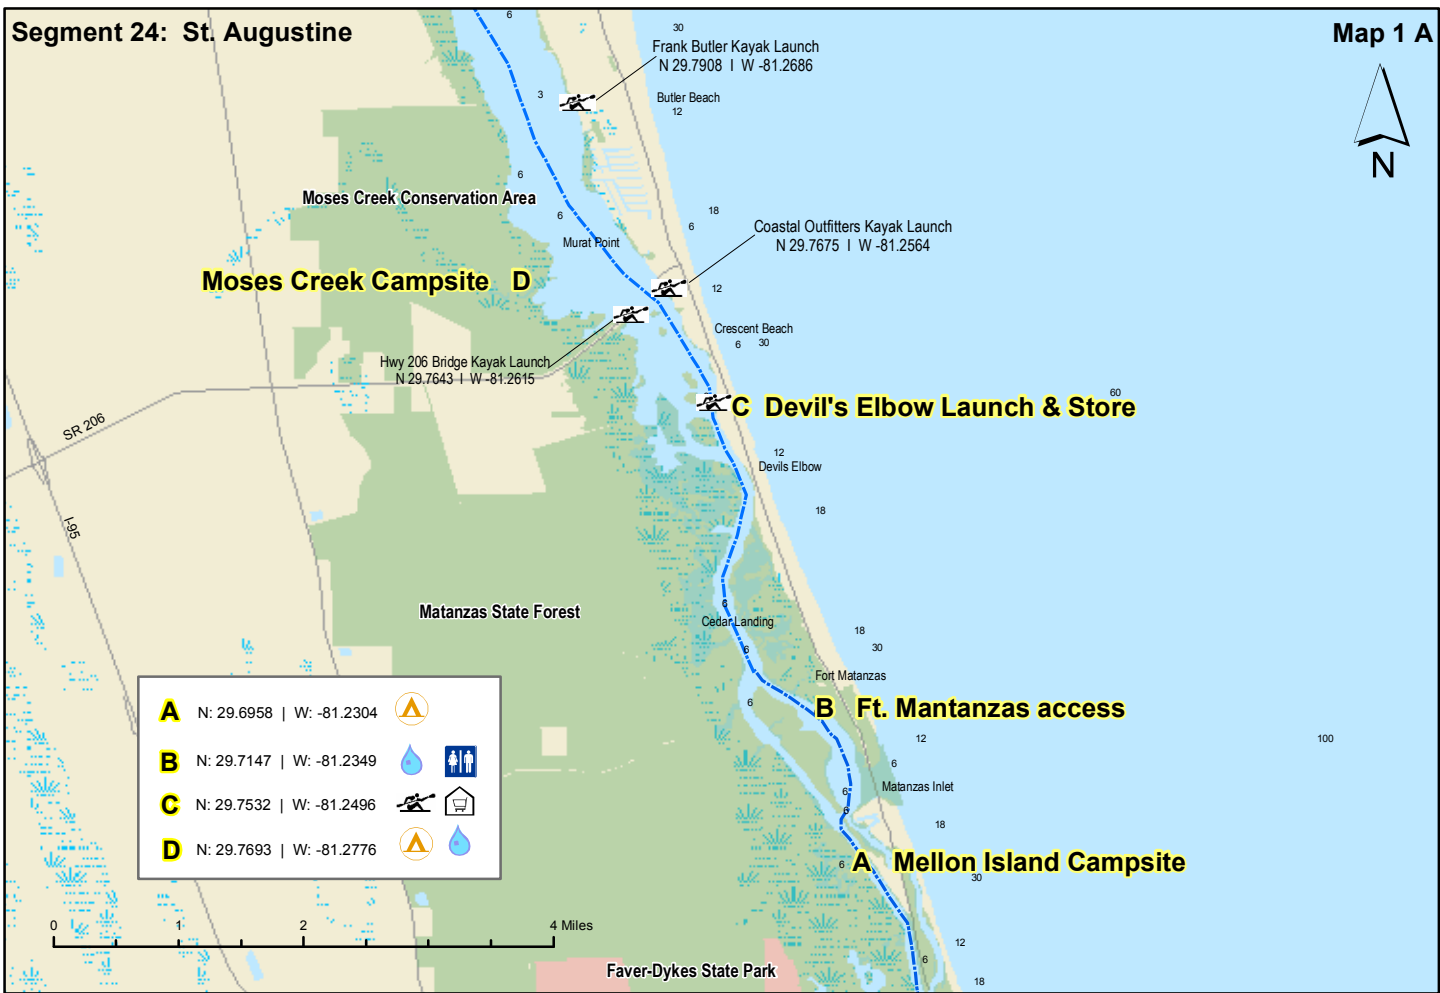

# Florida Circumnavigation Saltwater Paddling Trail Segment 24

## St. Augustine Saltwater Paddling Trail

-  Drinking Water
-  Camping
-  Kayak Launch
-  Shower Facility
-  Restroom
-  Restaurant
-  Grocery Store
-  Point of Interest

*Disclaimer: This guide is intended as an aid to navigation only. A Global Positioning System (GPS) unit is required, and persons are encouraged to supplement these maps with NOAA charts or other maps.*

Segment 24: St. Augustine

Map 2 B

Segment 24: St. Augustine

Map 2 A