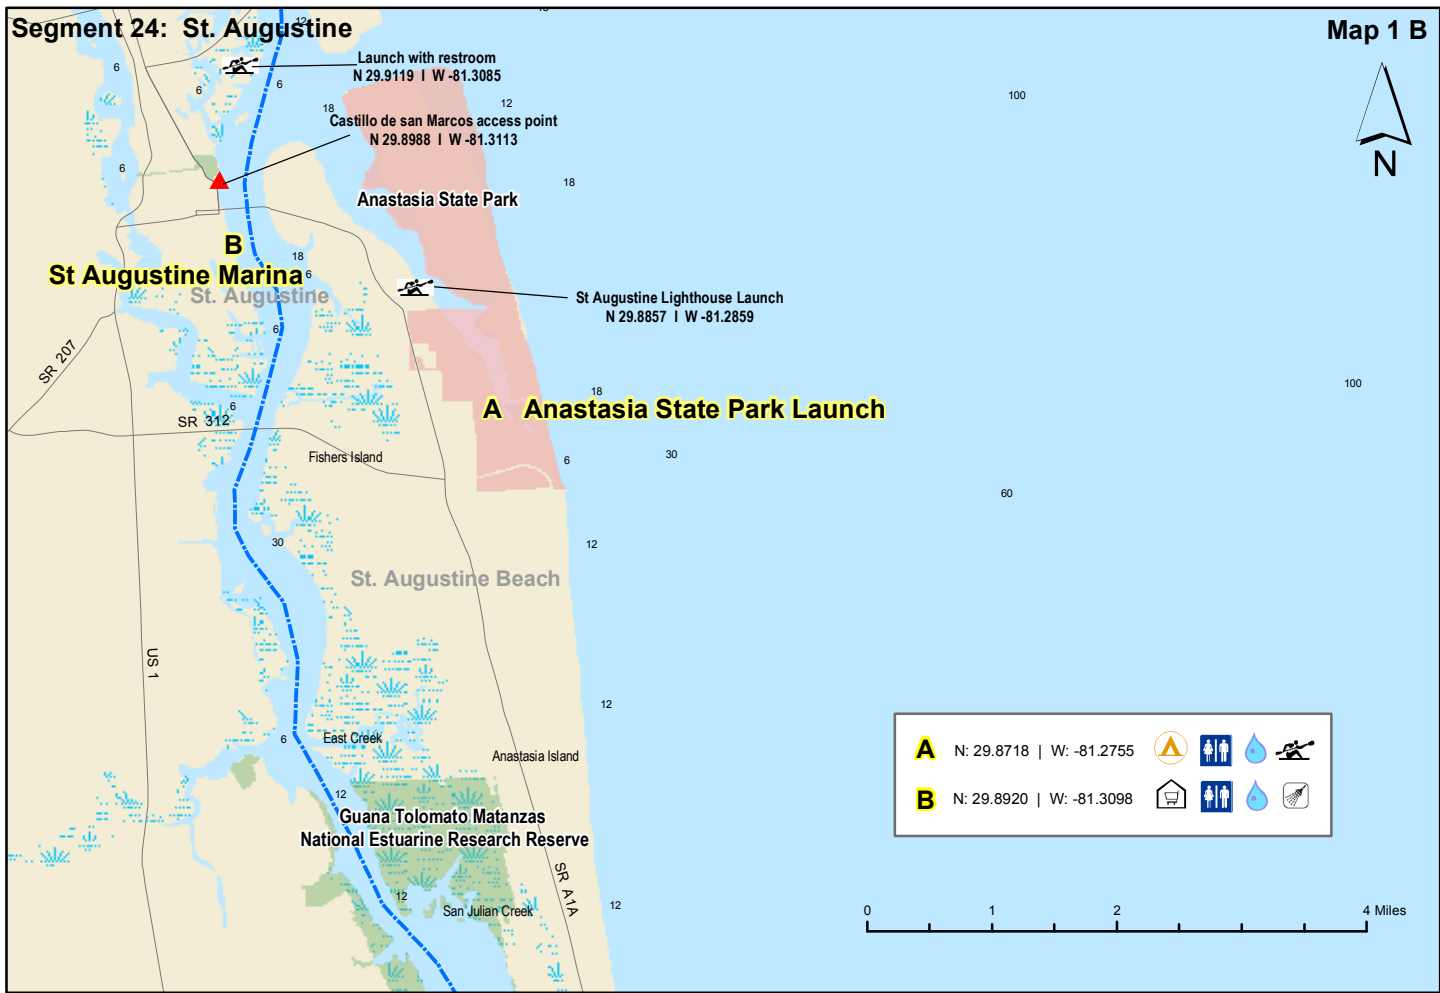

# Florida Circumnavigation Saltwater Paddling Trail Segment 24

## St. Augustine Saltwater Paddling Trail

-  Drinking Water
-  Camping
-  Kayak Launch
-  Shower Facility
-  Restroom
-  Restaurant
-  Grocery Store
-  Point of Interest

*Disclaimer: This guide is intended as an aid to navigation only. A Global Positioning System (GPS) unit is required, and persons are encouraged to supplement these maps with NOAA charts or other maps.*