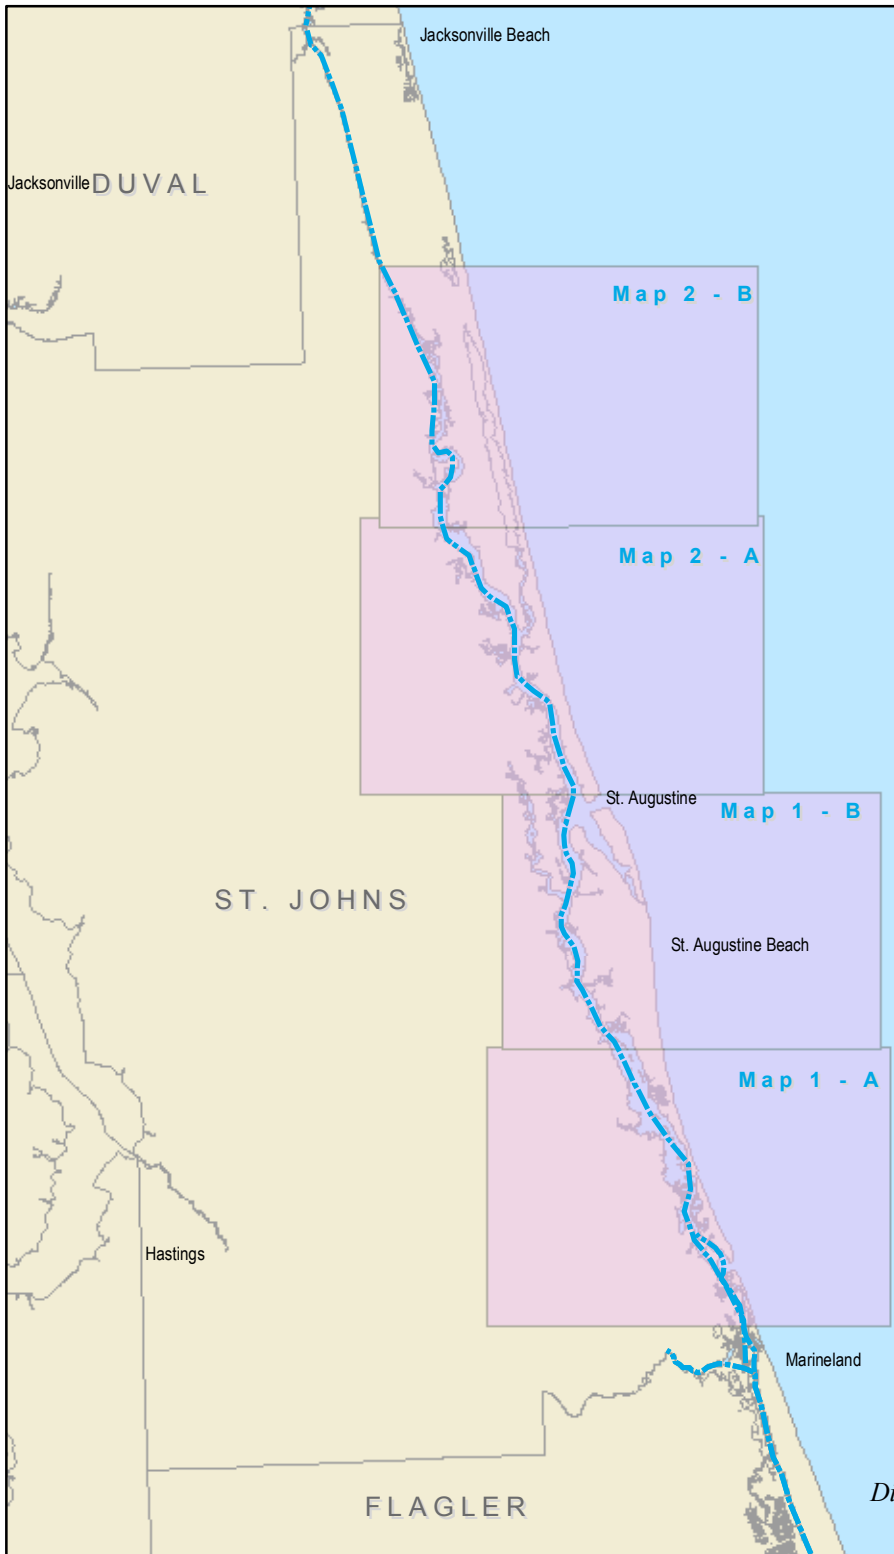

# Florida Circumnavigation Saltwater Paddling Trail Segment 24

## St. Augustine Saltwater Paddling Trail

-  Drinking Water
-  Camping
-  Kayak Launch
-  Shower Facility
-  Restroom
-  Restaurant
-  Grocery Store
-  Point of Interest

*Disclaimer: This guide is intended as an aid to navigation only. A Global Positioning System (GPS) unit is required, and persons are encouraged to supplement these maps with NOAA charts or other maps.*

Segment 24: St. Augustine

Map 2 B

Segment 24: St. Augustine

Map 2 A