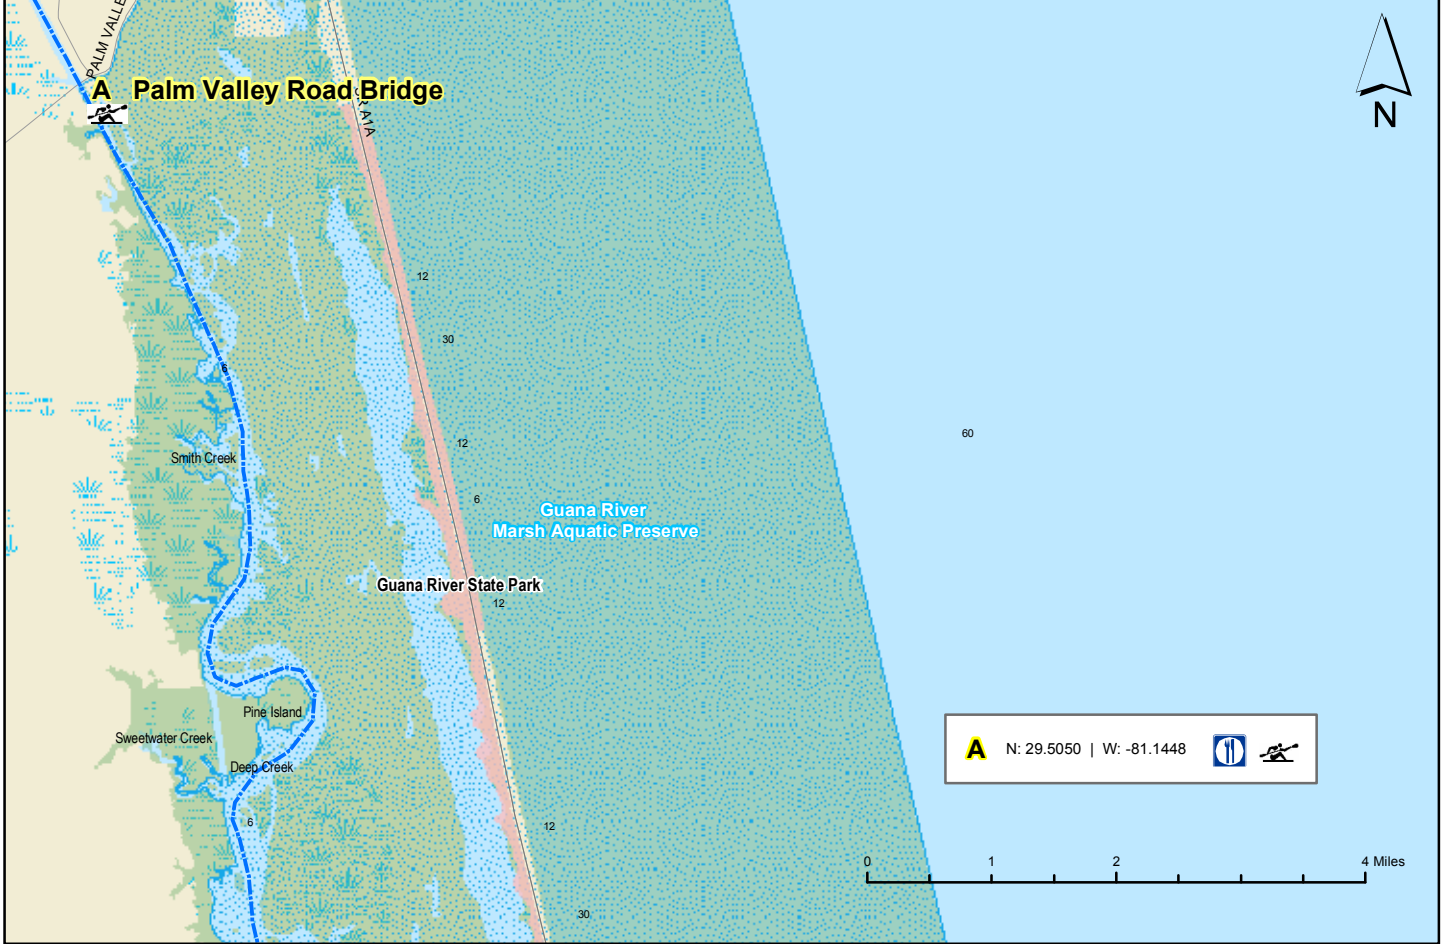

# Florida Circumnavigation Saltwater Paddling Trail Segment 24

## St. Augustine Saltwater Paddling Trail

-  Drinking Water
-  Camping
-  Kayak Launch
-  Shower Facility
-  Restroom
-  Restaurant
-  Grocery Store
-  Point of Interest

*Disclaimer: This guide is intended as an aid to navigation only. A Global Positioning System (GPS) unit is required, and persons are encouraged to supplement these maps with NOAA charts or other maps.*

Segment 24: St. Augustine

Map 2 B

Segment 24: St. Augustine

Map 2 A