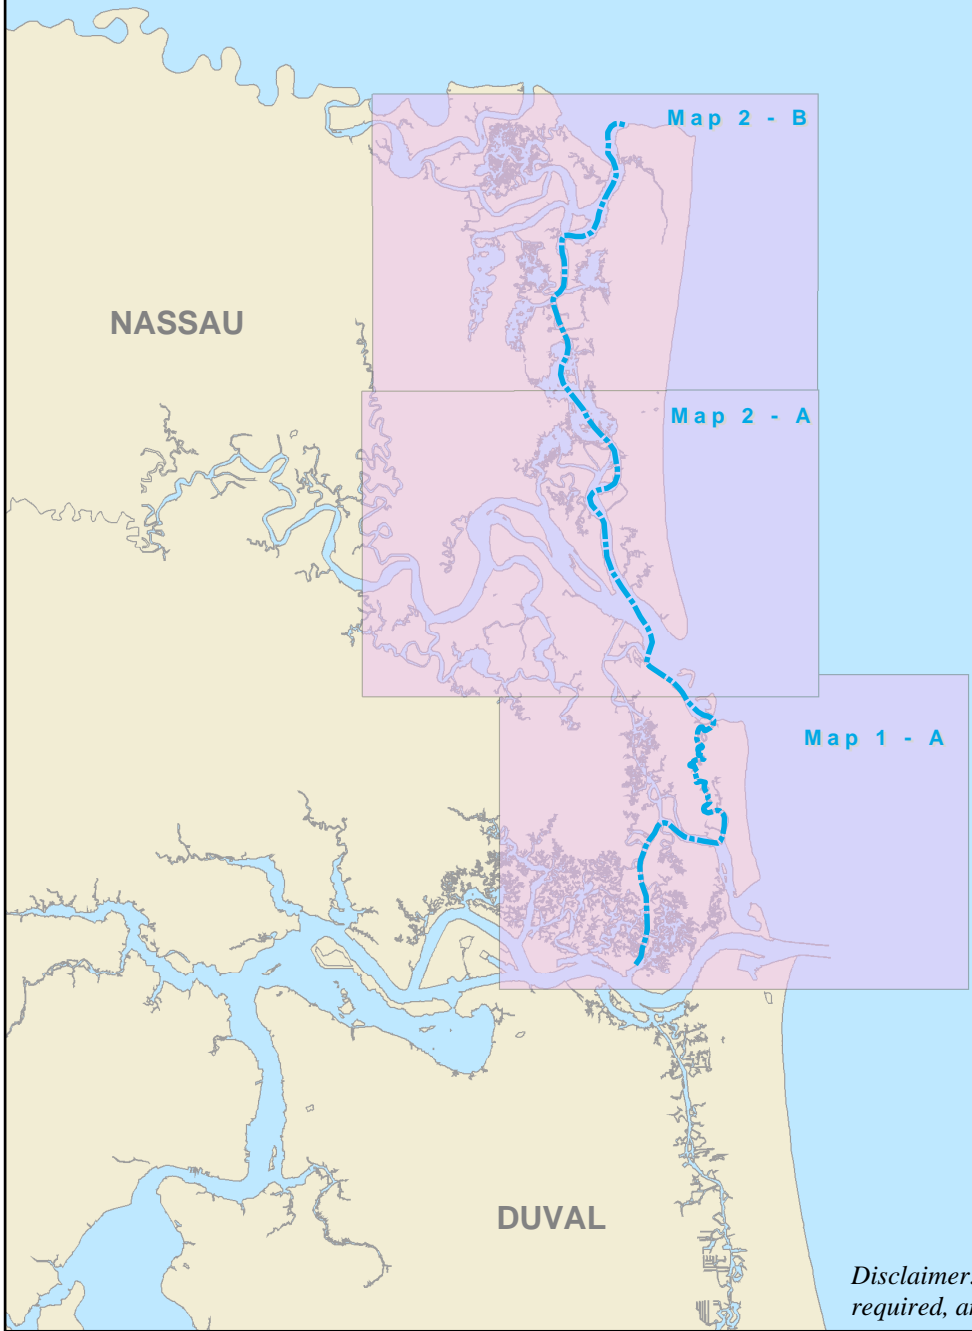

# Florida Circumnavigation Saltwater Paddling Trail Segment 26

## Nassau / Fort Clinch Saltwater Paddling Trail

-  Drinking Water
-  Camping
-  Kayak Launch
-  Shower Facility
-  Restroom
-  Restaurant
-  Grocery Store
-  Point of Interest

*Disclaimer: This guide is intended as an aid to navigation only. A Global Positioning System (GPS) unit is required, and persons are encouraged to supplement these maps with NOAA charts or other maps.*

# Segment 26: Nassau / Fort Clinch Saltwater Paddling Trail

Map 1 A

**Segment 26: Nassau / Fort Clinch Saltwater Paddling Trail**

**Map 2 B**

**Segment 26: Nassau / Fort Clinch Saltwater Paddling Trail**

**Map 2 A**