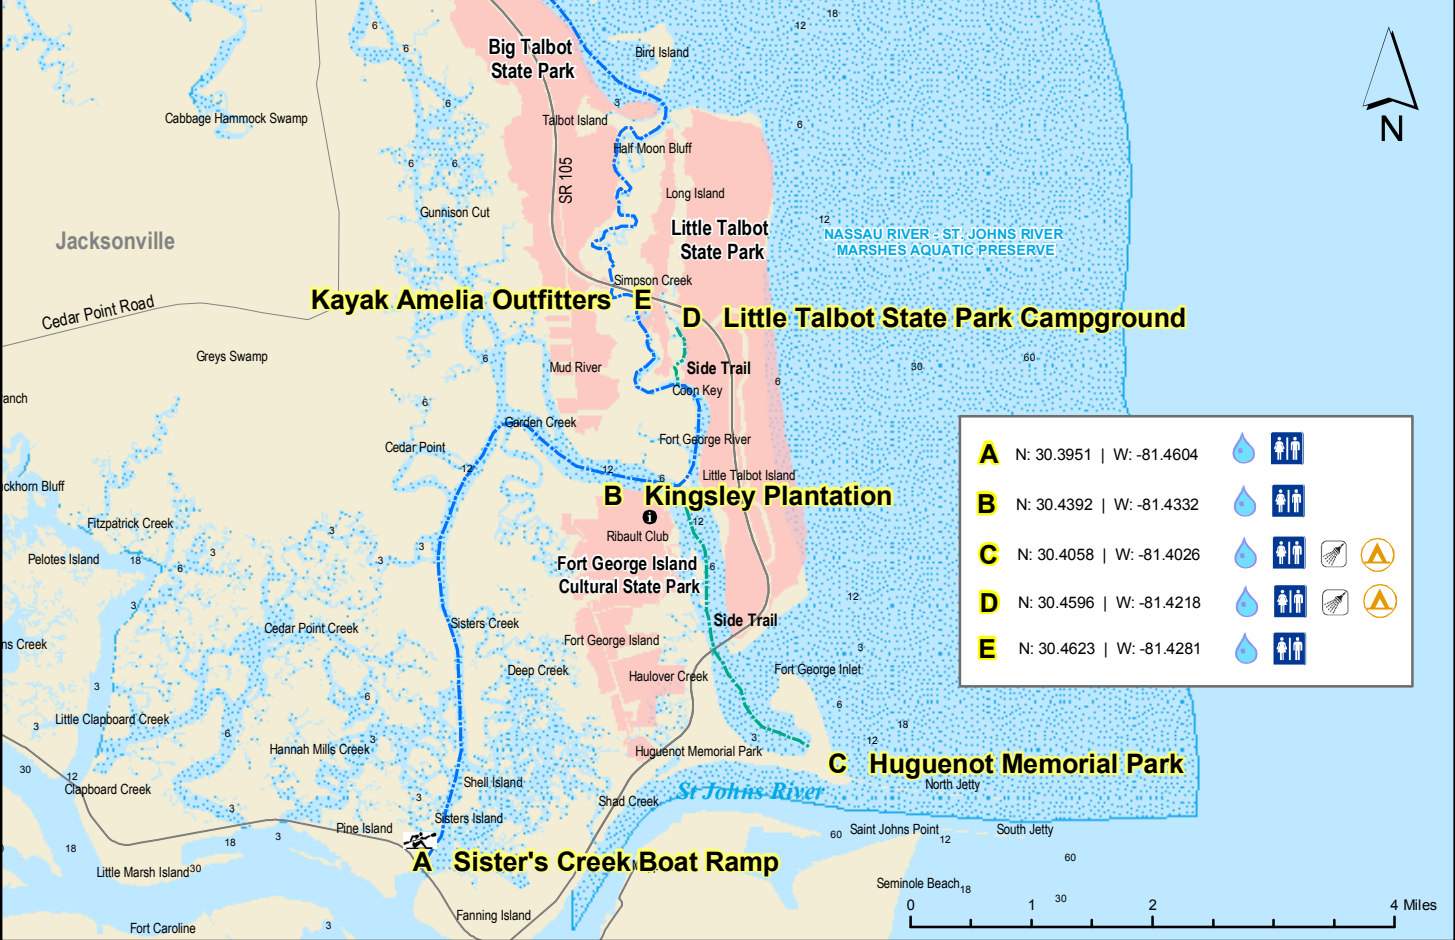

# Florida Circumnavigation Saltwater Paddling Trail Segment 26

## Nassau / Fort Clinch Saltwater Paddling Trail

-  Drinking Water
-  Camping
-  Kayak Launch
-  Shower Facility
-  Restroom
-  Restaurant
-  Grocery Store
-  Point of Interest

*Disclaimer: This guide is intended as an aid to navigation only. A Global Positioning System (GPS) unit is required, and persons are encouraged to supplement these maps with NOAA charts or other maps.*

# Segment 26: Nassau / Fort Clinch Saltwater Paddling Trail

Map 1 A

**Segment 26: Nassau / Fort Clinch Saltwater Paddling Trail**

**Map 2 B**

**Segment 26: Nassau / Fort Clinch Saltwater Paddling Trail**

**Map 2 A**