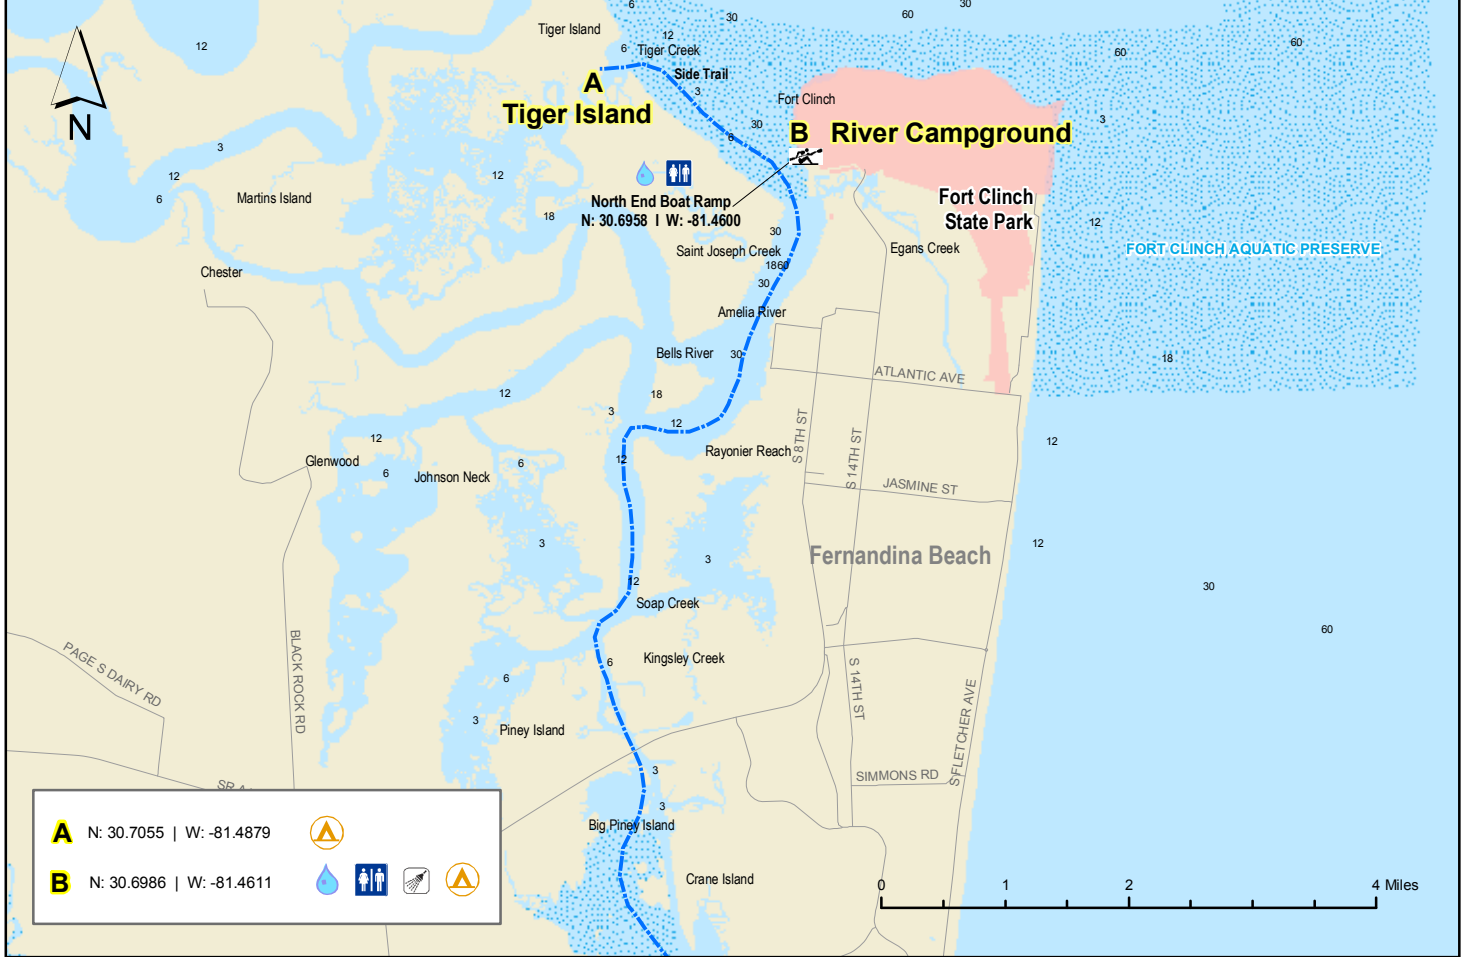

# Florida Circumnavigation Saltwater Paddling Trail Segment 26

## Nassau / Fort Clinch Saltwater Paddling Trail

-  Drinking Water
-  Camping
-  Kayak Launch
-  Shower Facility
-  Restroom
-  Restaurant
-  Grocery Store
-  Point of Interest

*Disclaimer: This guide is intended as an aid to navigation only. A Global Positioning System (GPS) unit is required, and persons are encouraged to supplement these maps with NOAA charts or other maps.*

# Segment 26: Nassau / Fort Clinch Saltwater Paddling Trail

Map 1 A

**Segment 26: Nassau / Fort Clinch Saltwater Paddling Trail**

**Map 2 B**

**Segment 26: Nassau / Fort Clinch Saltwater Paddling Trail**

**Map 2 A**