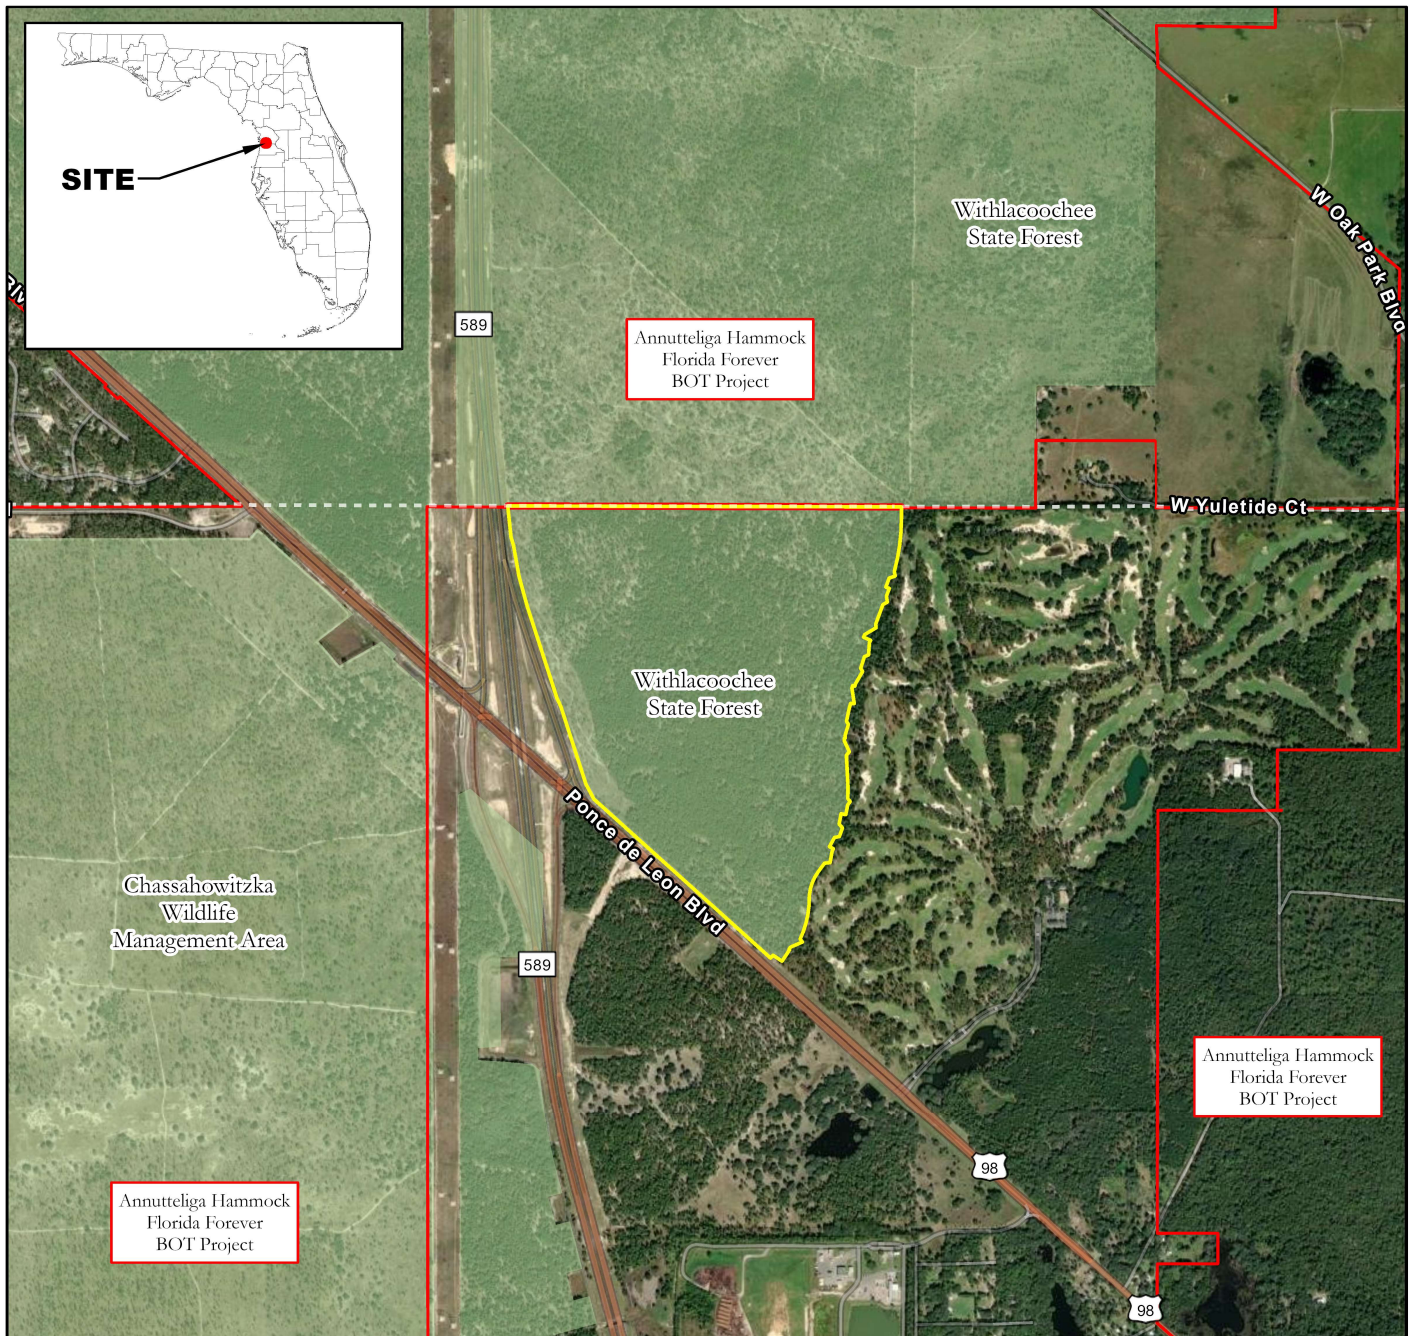

-  Subject Parcel
-  Florida Forever Project Boundaries
-  State Managed Conservation Lands
-  Federal Managed Conservation Lands
-  City/County Managed Conservation Lands

**Owner: Board of Trustees of the Internal Improvement Trust Fund of the State of Florida
Hernando County, Florida**

File Location: \\FLDEP\W\Counties_GIS\Hernando\A49376
Date Saved: 6/11/2024 11:59 AM
Map Created By: T. Barnes

- Subject Parcel
- Florida Forever Project Boundaries
- State Managed Conservation Lands

**Owner: Board of Trustees of the Internal Improvement Trust Fund of the State of Florida
Hernando County, Florida**

File Location: \\FLDEP1\W\Counties_GIS\Hernando\A49376
Date Saved: 6/11/2024 11:59 AM
Map Created By: T. Barnes

Lower Suwannee
National Wildlife
Refuge

Waccasassa Watershed
Florida Forever
BOT Project

24

Owner: JTMR Timber, LLC
Levy County, Florida

- Subject Parcels
- Florida Forever Project Boundaries
- State Managed Conservation Lands

Owner: JTMR Timber, LLC
 Levy County, Florida

File Location: \\FLDEP1\W\Counties_GIS\Levy\JTMR Timber
 Date Saved: 6/11/2024 12:55 PM
 Map Created By: T. Barnes