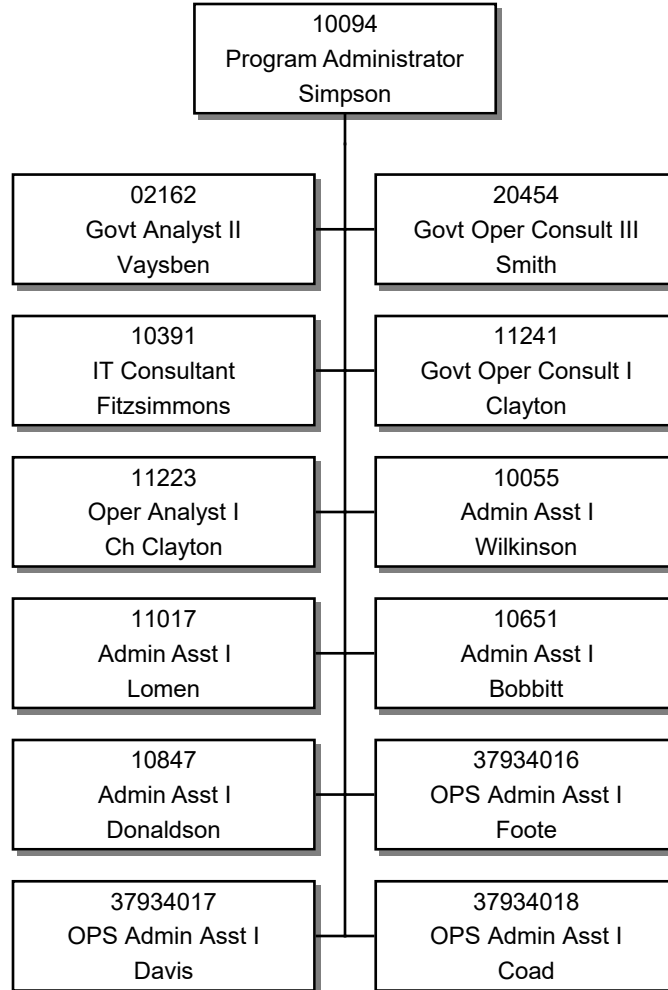

Northeast District

FTE 92.0
Vacancies 4.0
Fillable Vacancies 1.0

Business Planning

Compliance Assurance

Permitting