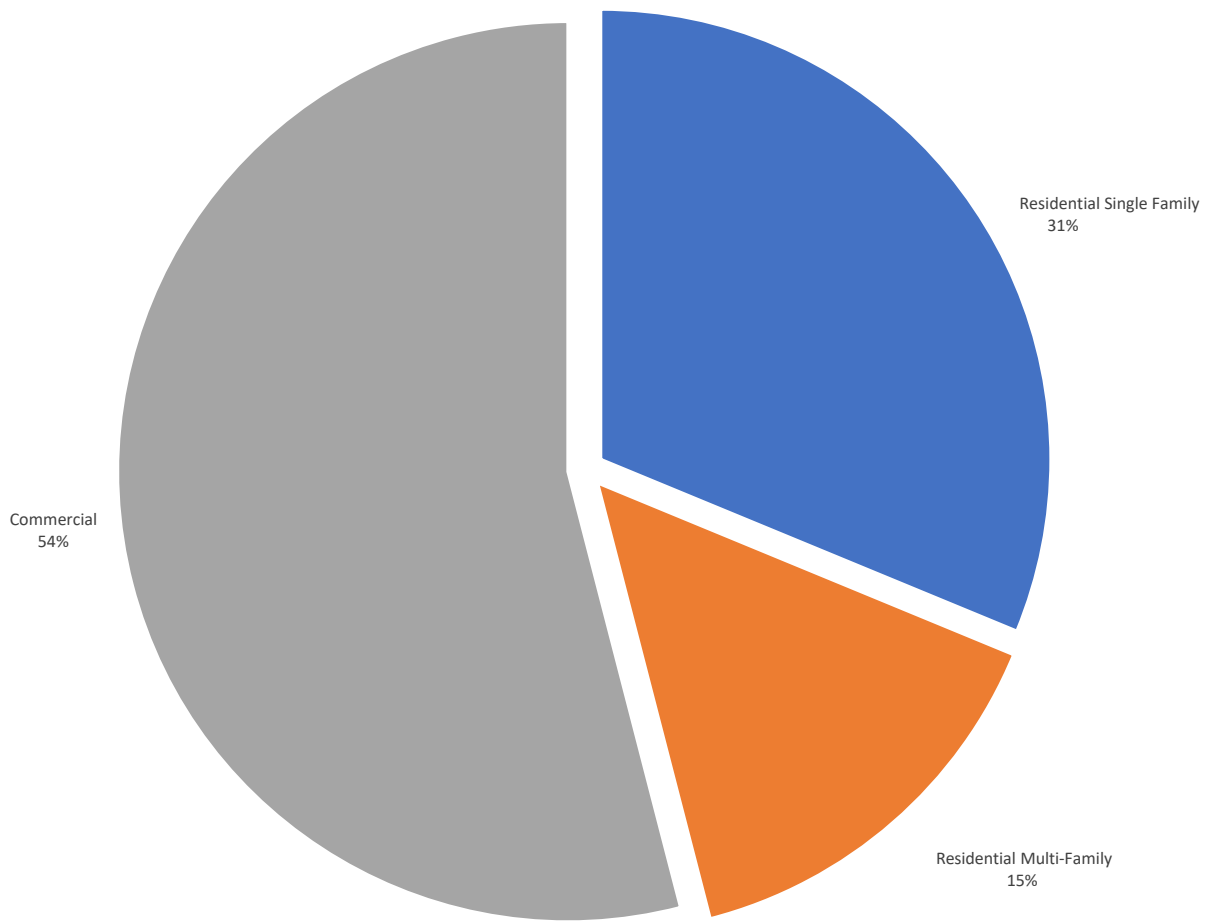

2019  
MSW Collected by Generator Type in Florida

MSW Generated in Tons By:

Residential Single Family	14,545,226
Residential Multi-Family	6,866,319
Commercial	25,160,688
Total	46,572,233