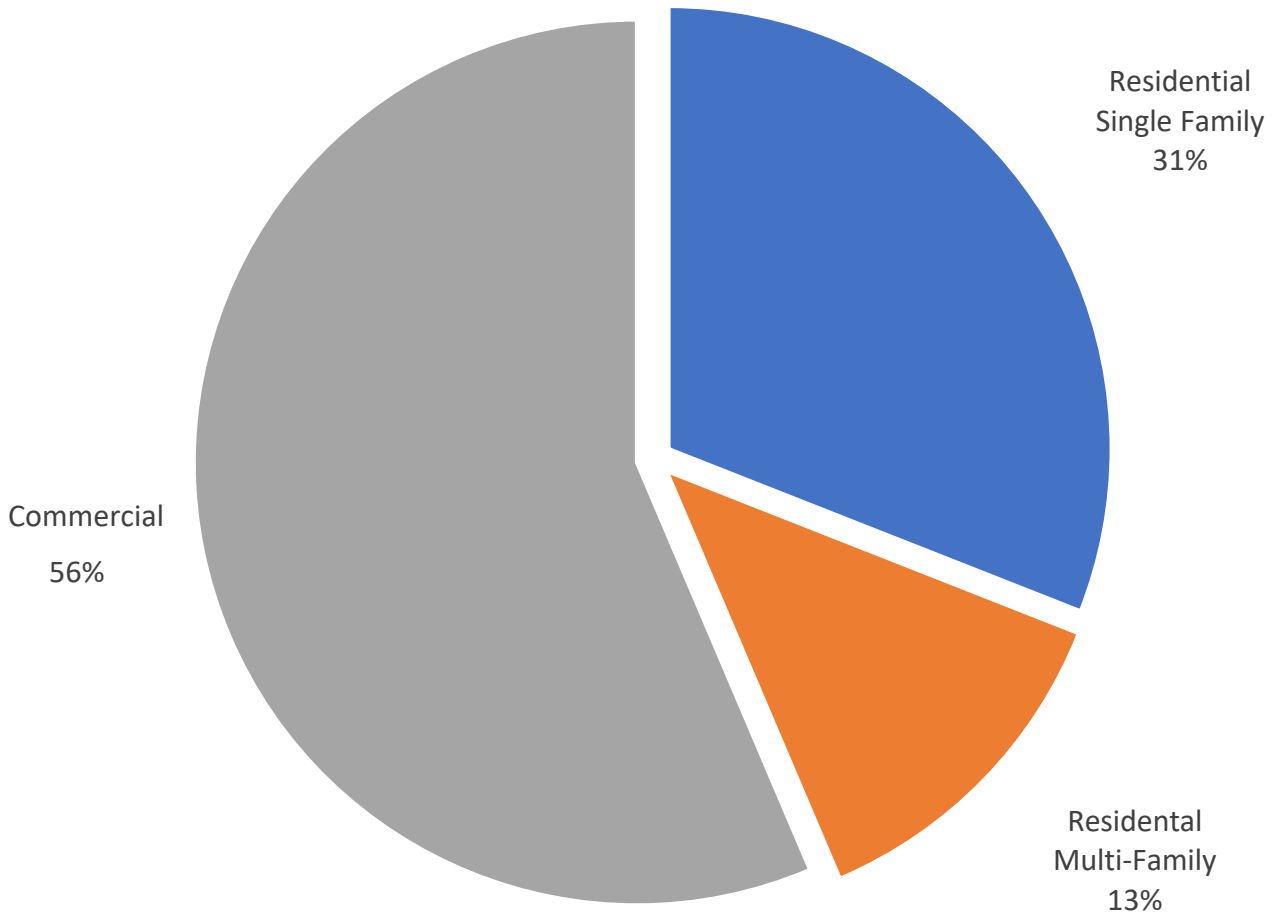

2020 MSW Collected by Generator Type
in Florida

Total Tons Collected: 47,064,583

Residential Single Family Tons: 14,574,848

Residential Multi-Family Tons: 5,939,465

Commercial Tons: 26,550,270