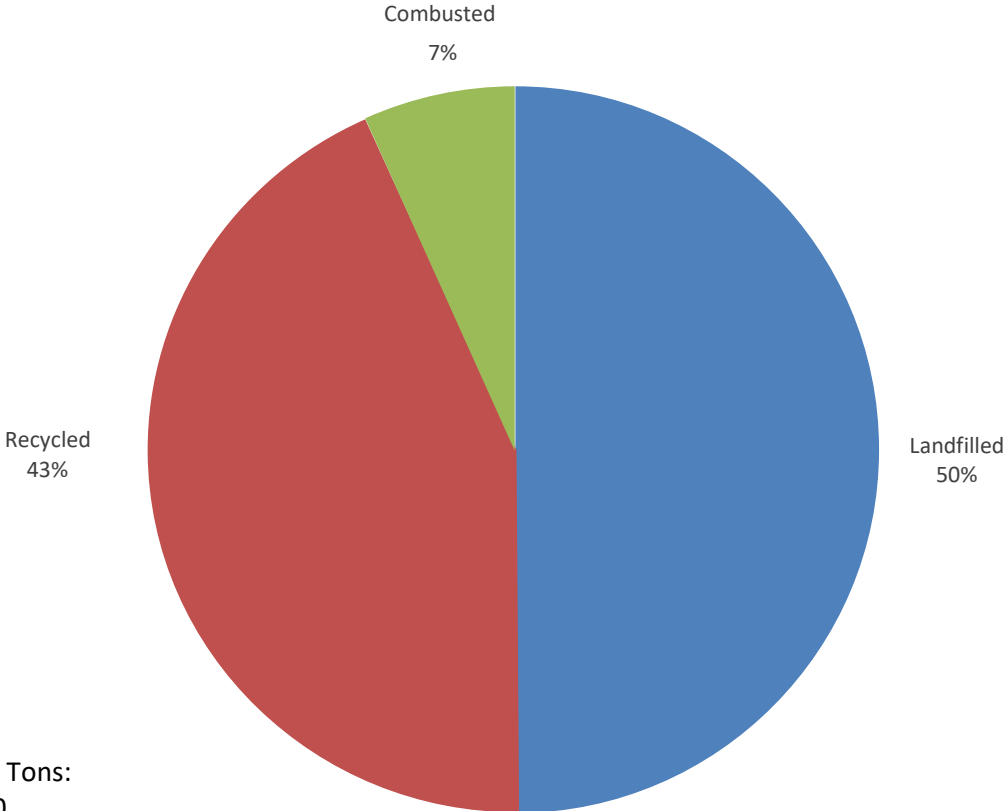

2025
Florida Municipal Solid Waste Management

Landfilled Tons:
27,202,400

Recycled Tons:
23,657,714

Combusted Tons:
3,667,830