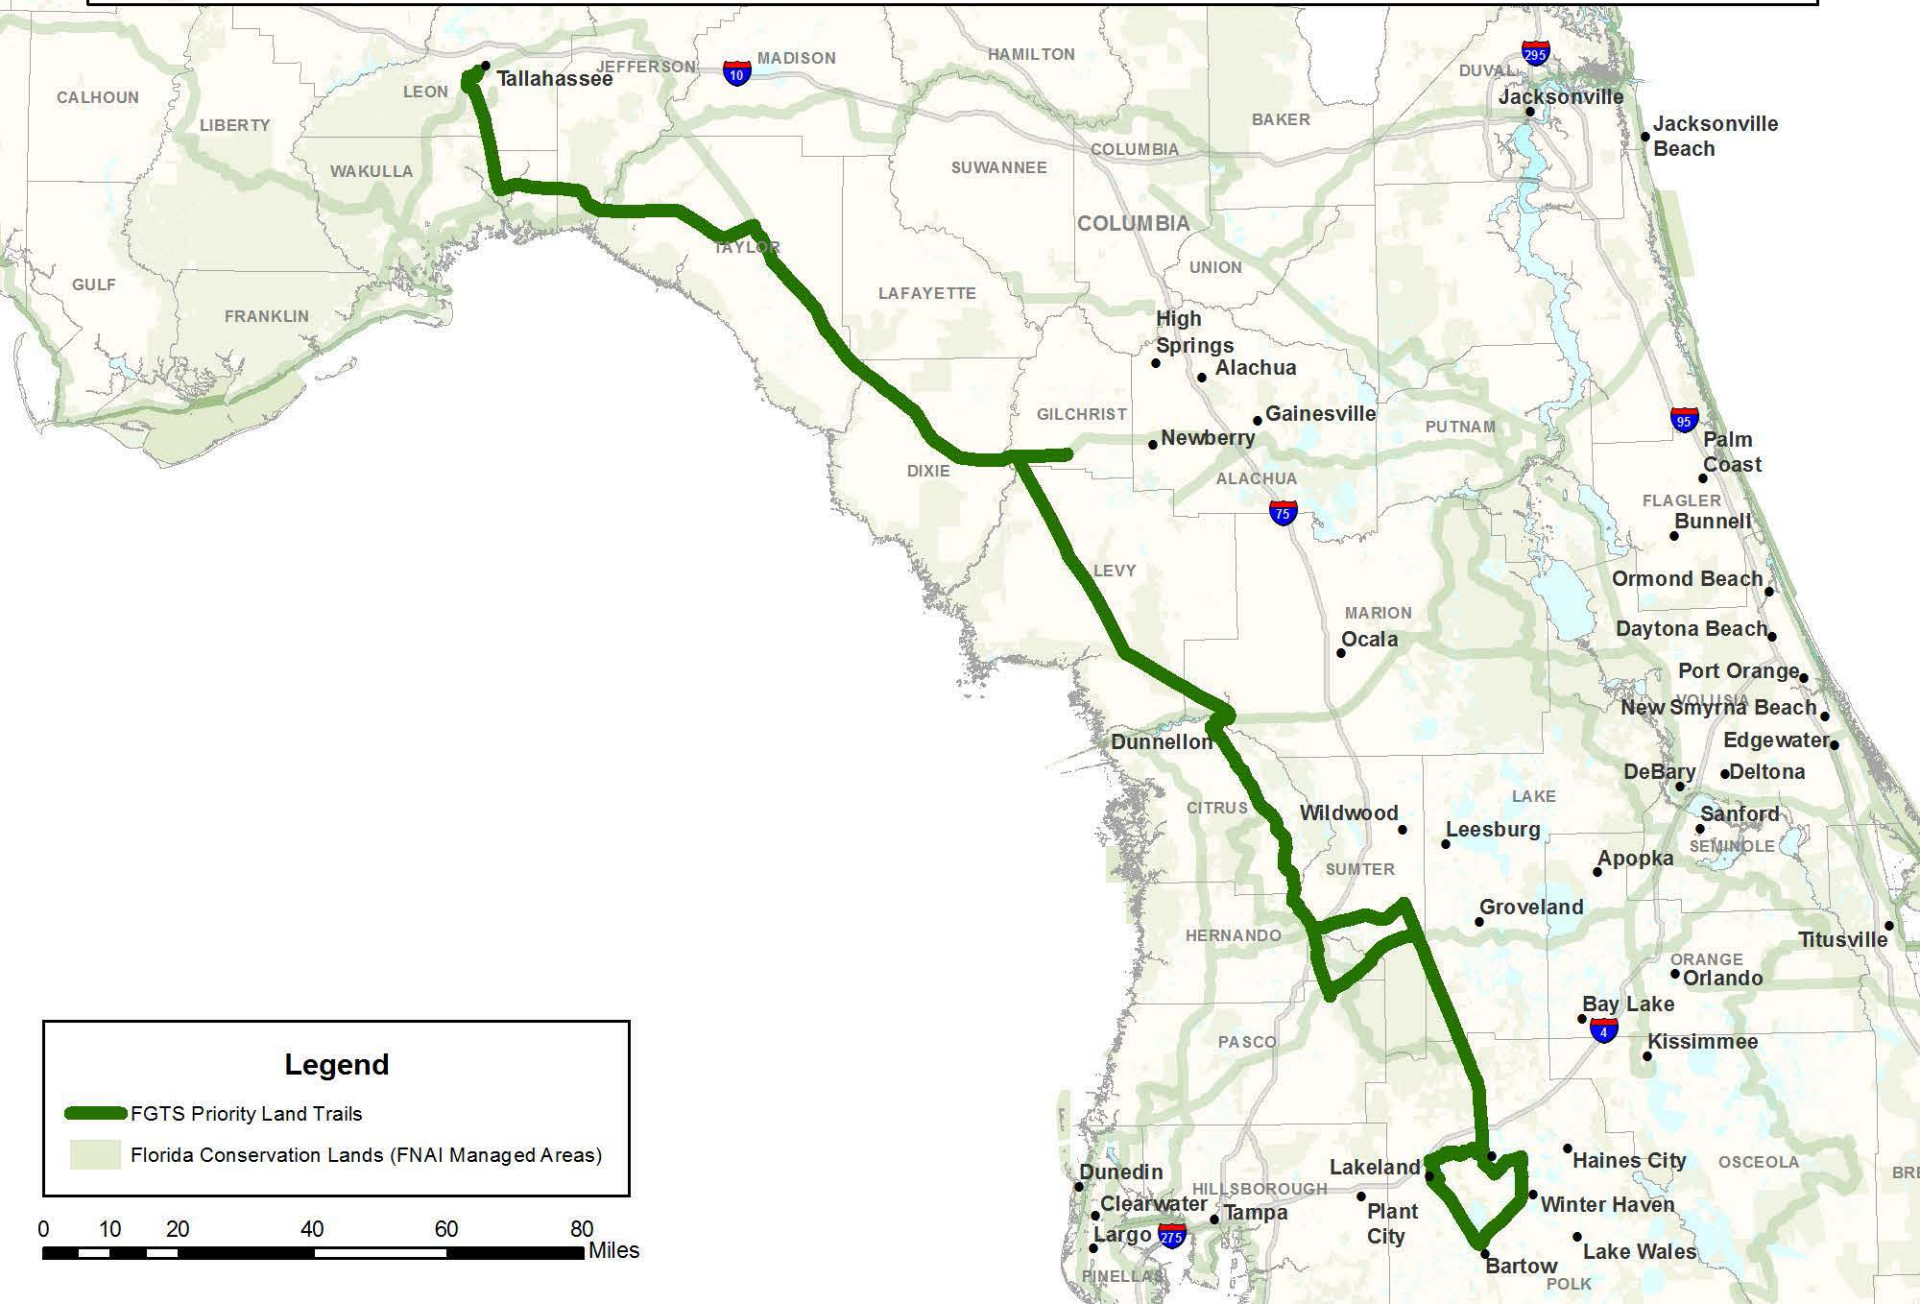

# Nature Coast to Peace River Greenway Connector