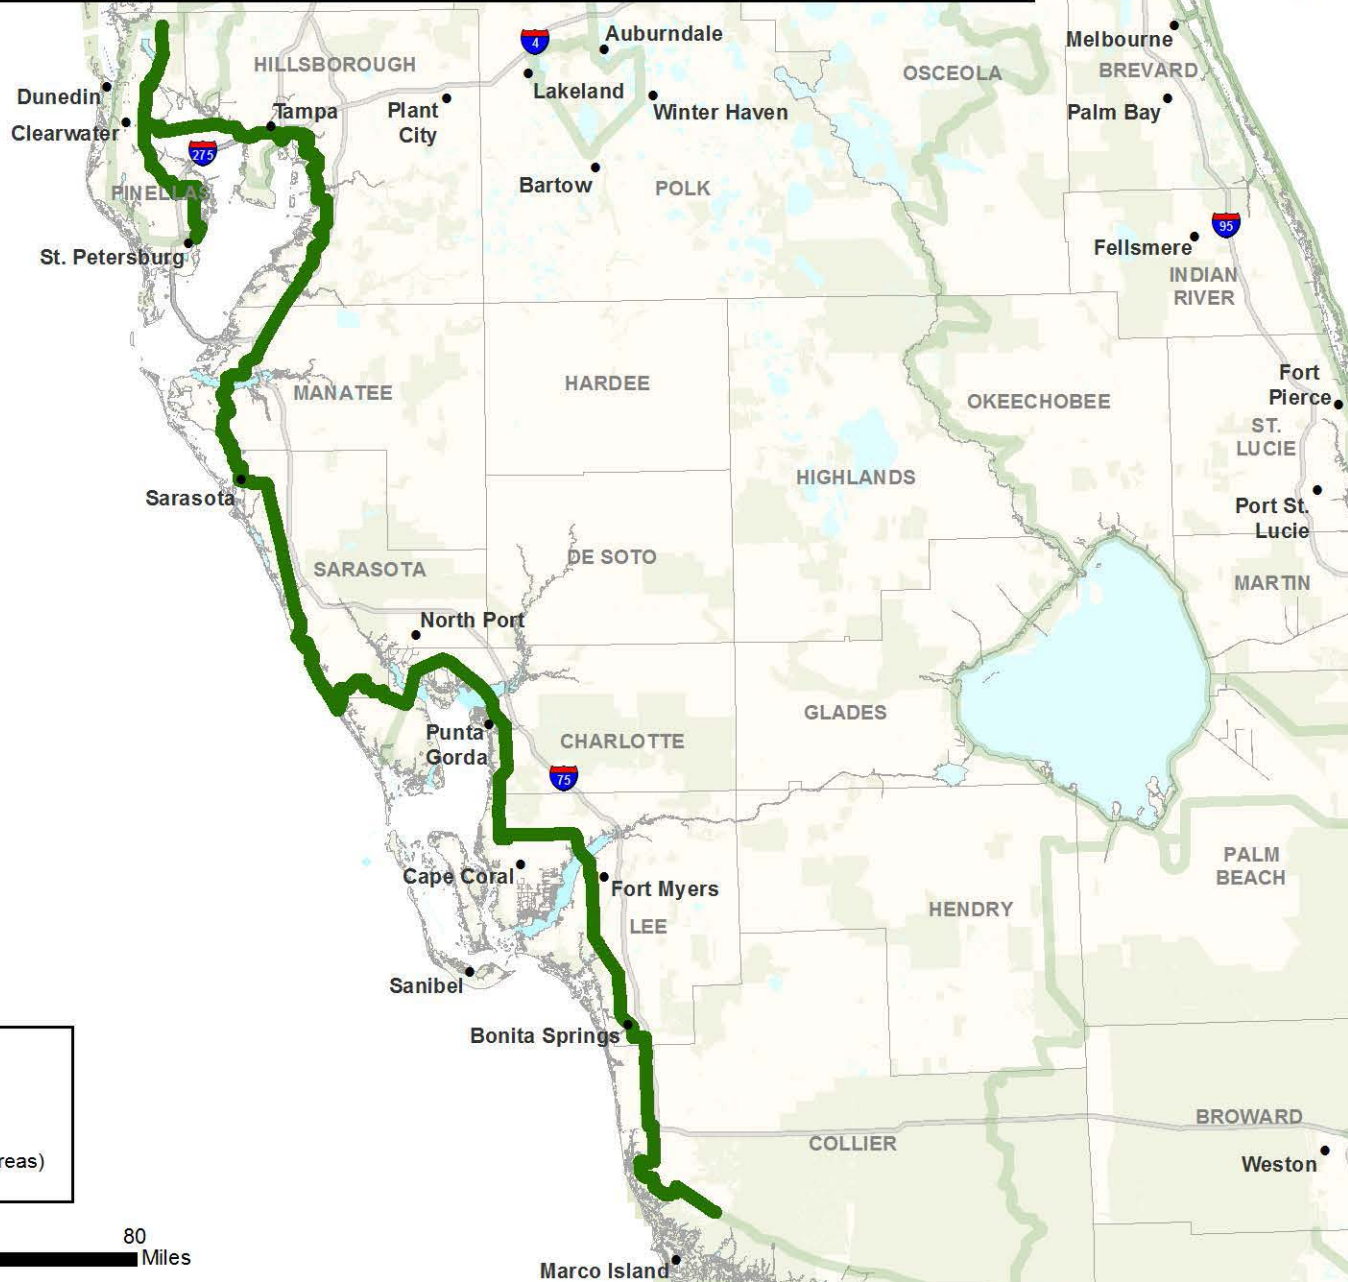

New Smyrna Beach

Edgewater

**LAKE**

Deltona

DeBary

**CITRUS**

Wildwood

Leesburg

Sanford

Apopka

**SEMINOLE**

**ORANGE**

Orlando

Titusville

# Southwest Coastal Regional Trail

New Smyrna Beach

VOLUSIA

Edgewater

Dunnellon

Deltona

CITRUS

LAKE

DeBary