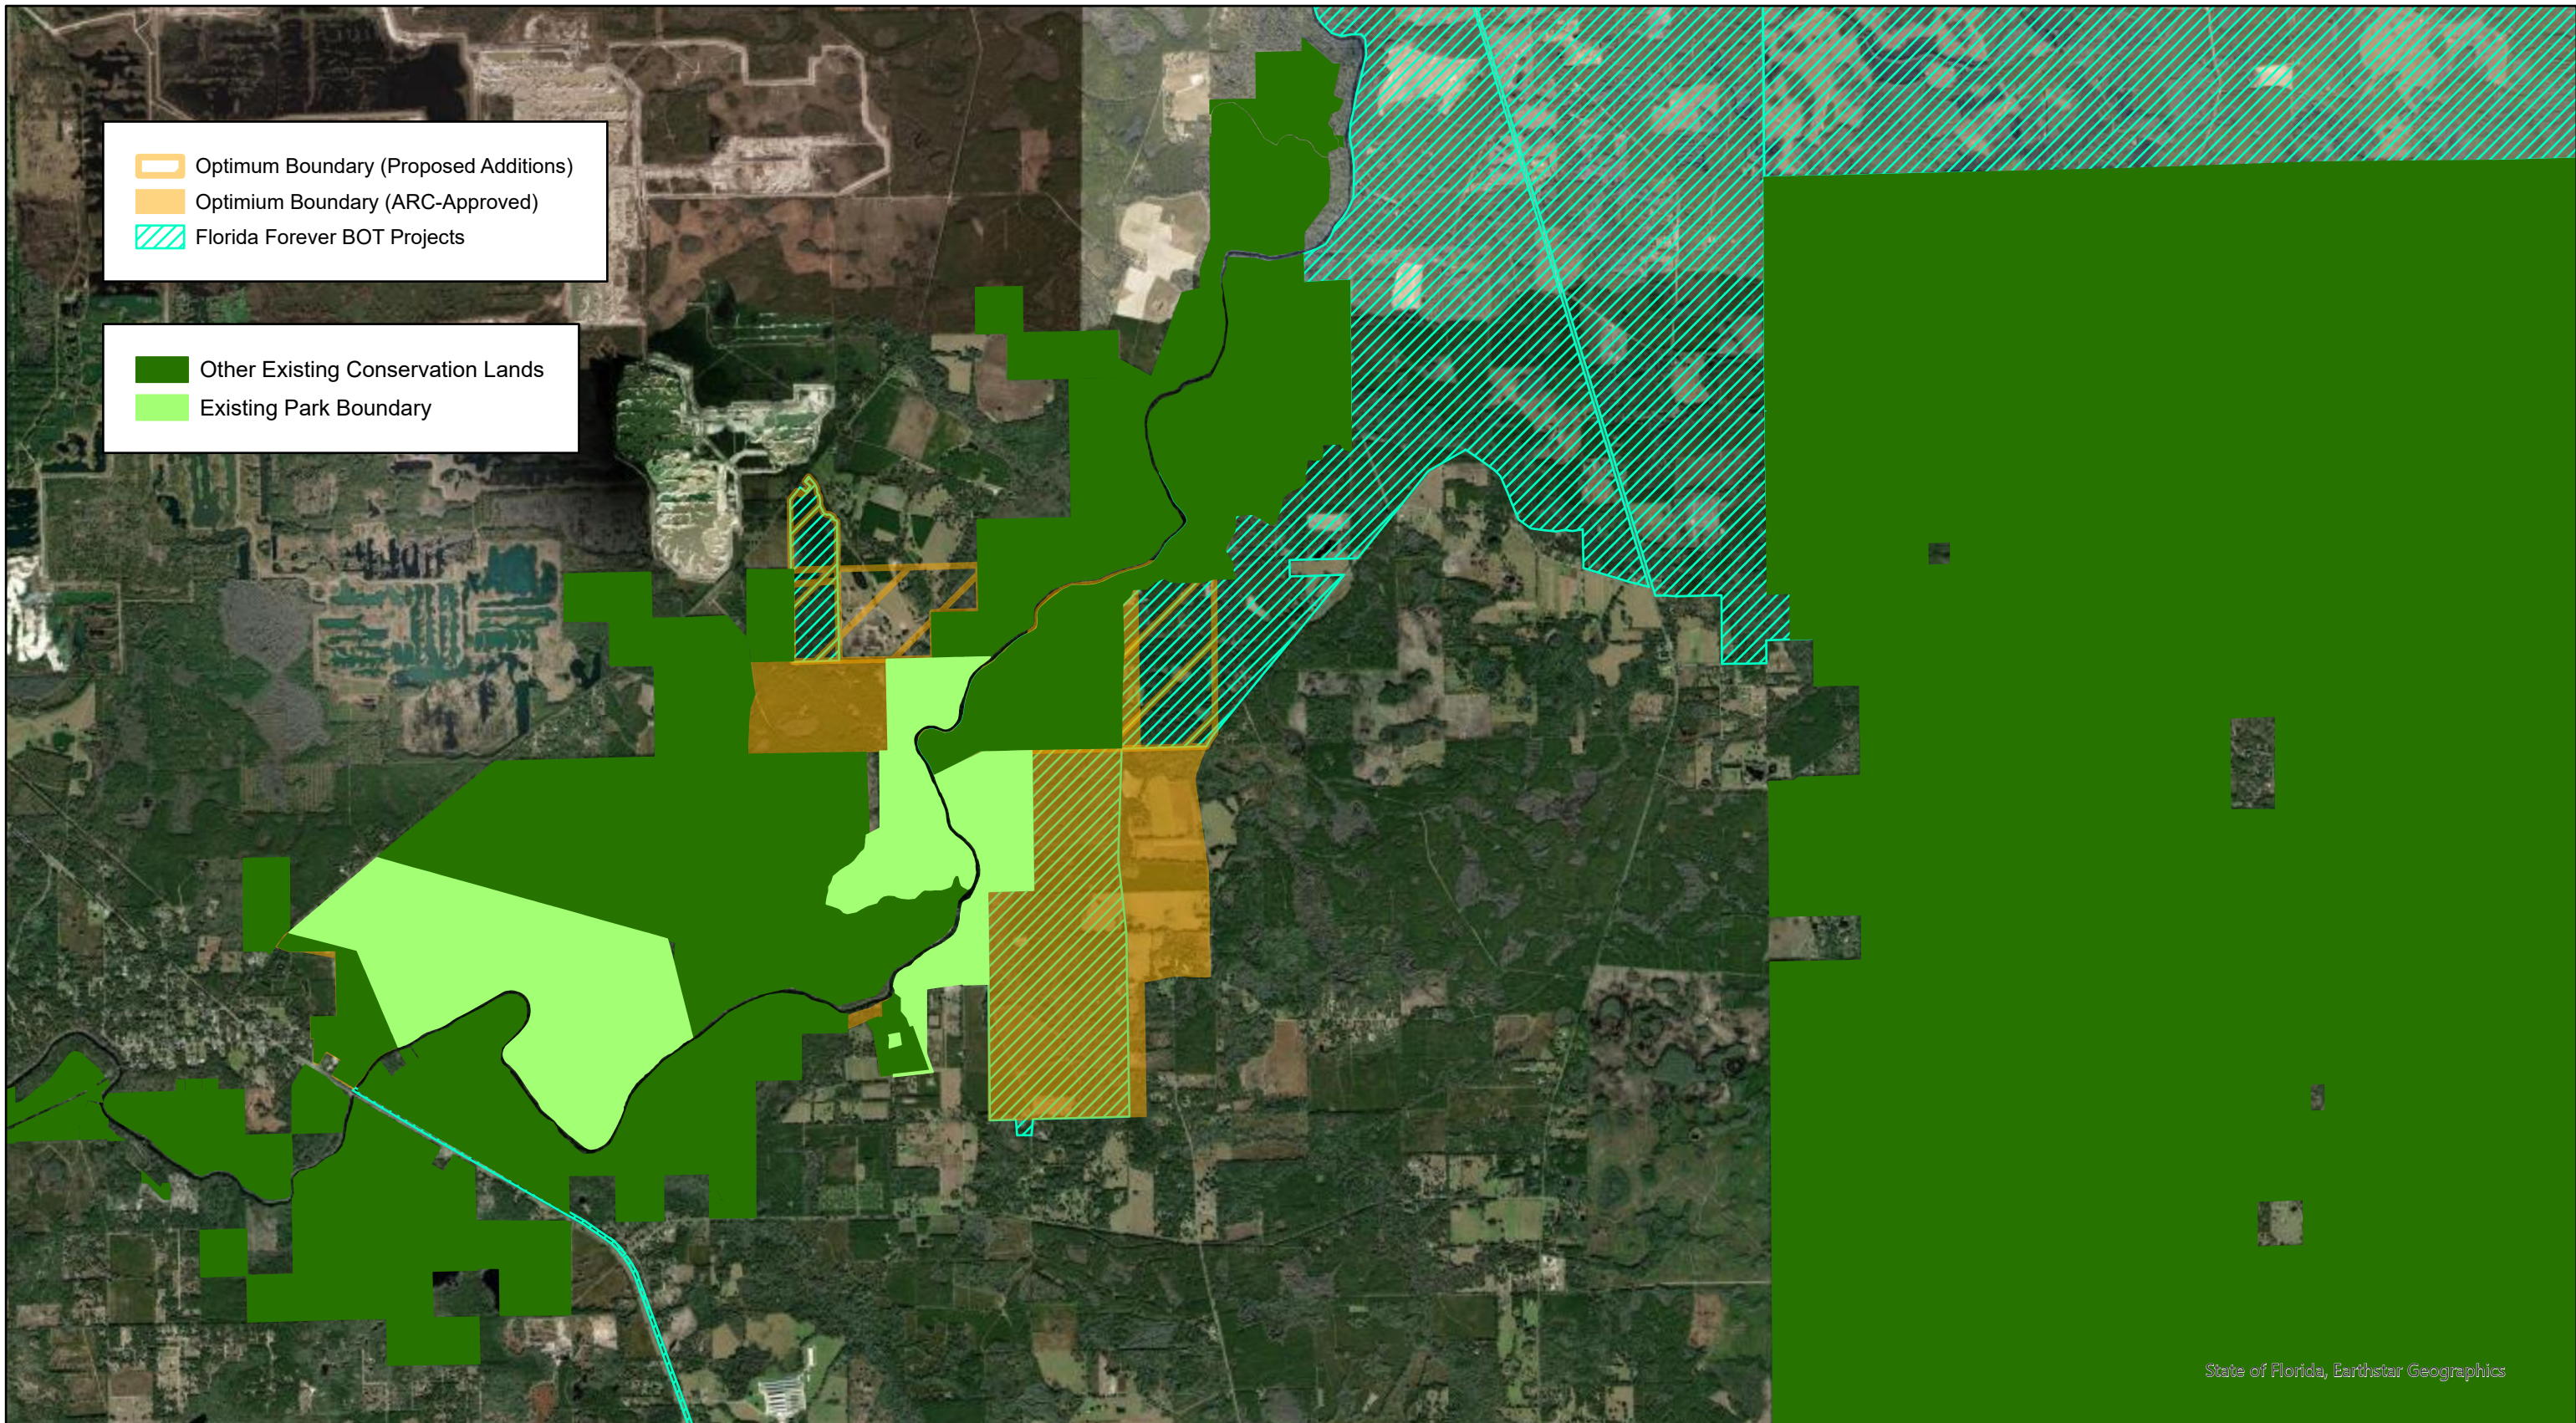

State of Florida, Earthstar Geographics

Big Shoals State Park

Optimum Boundary