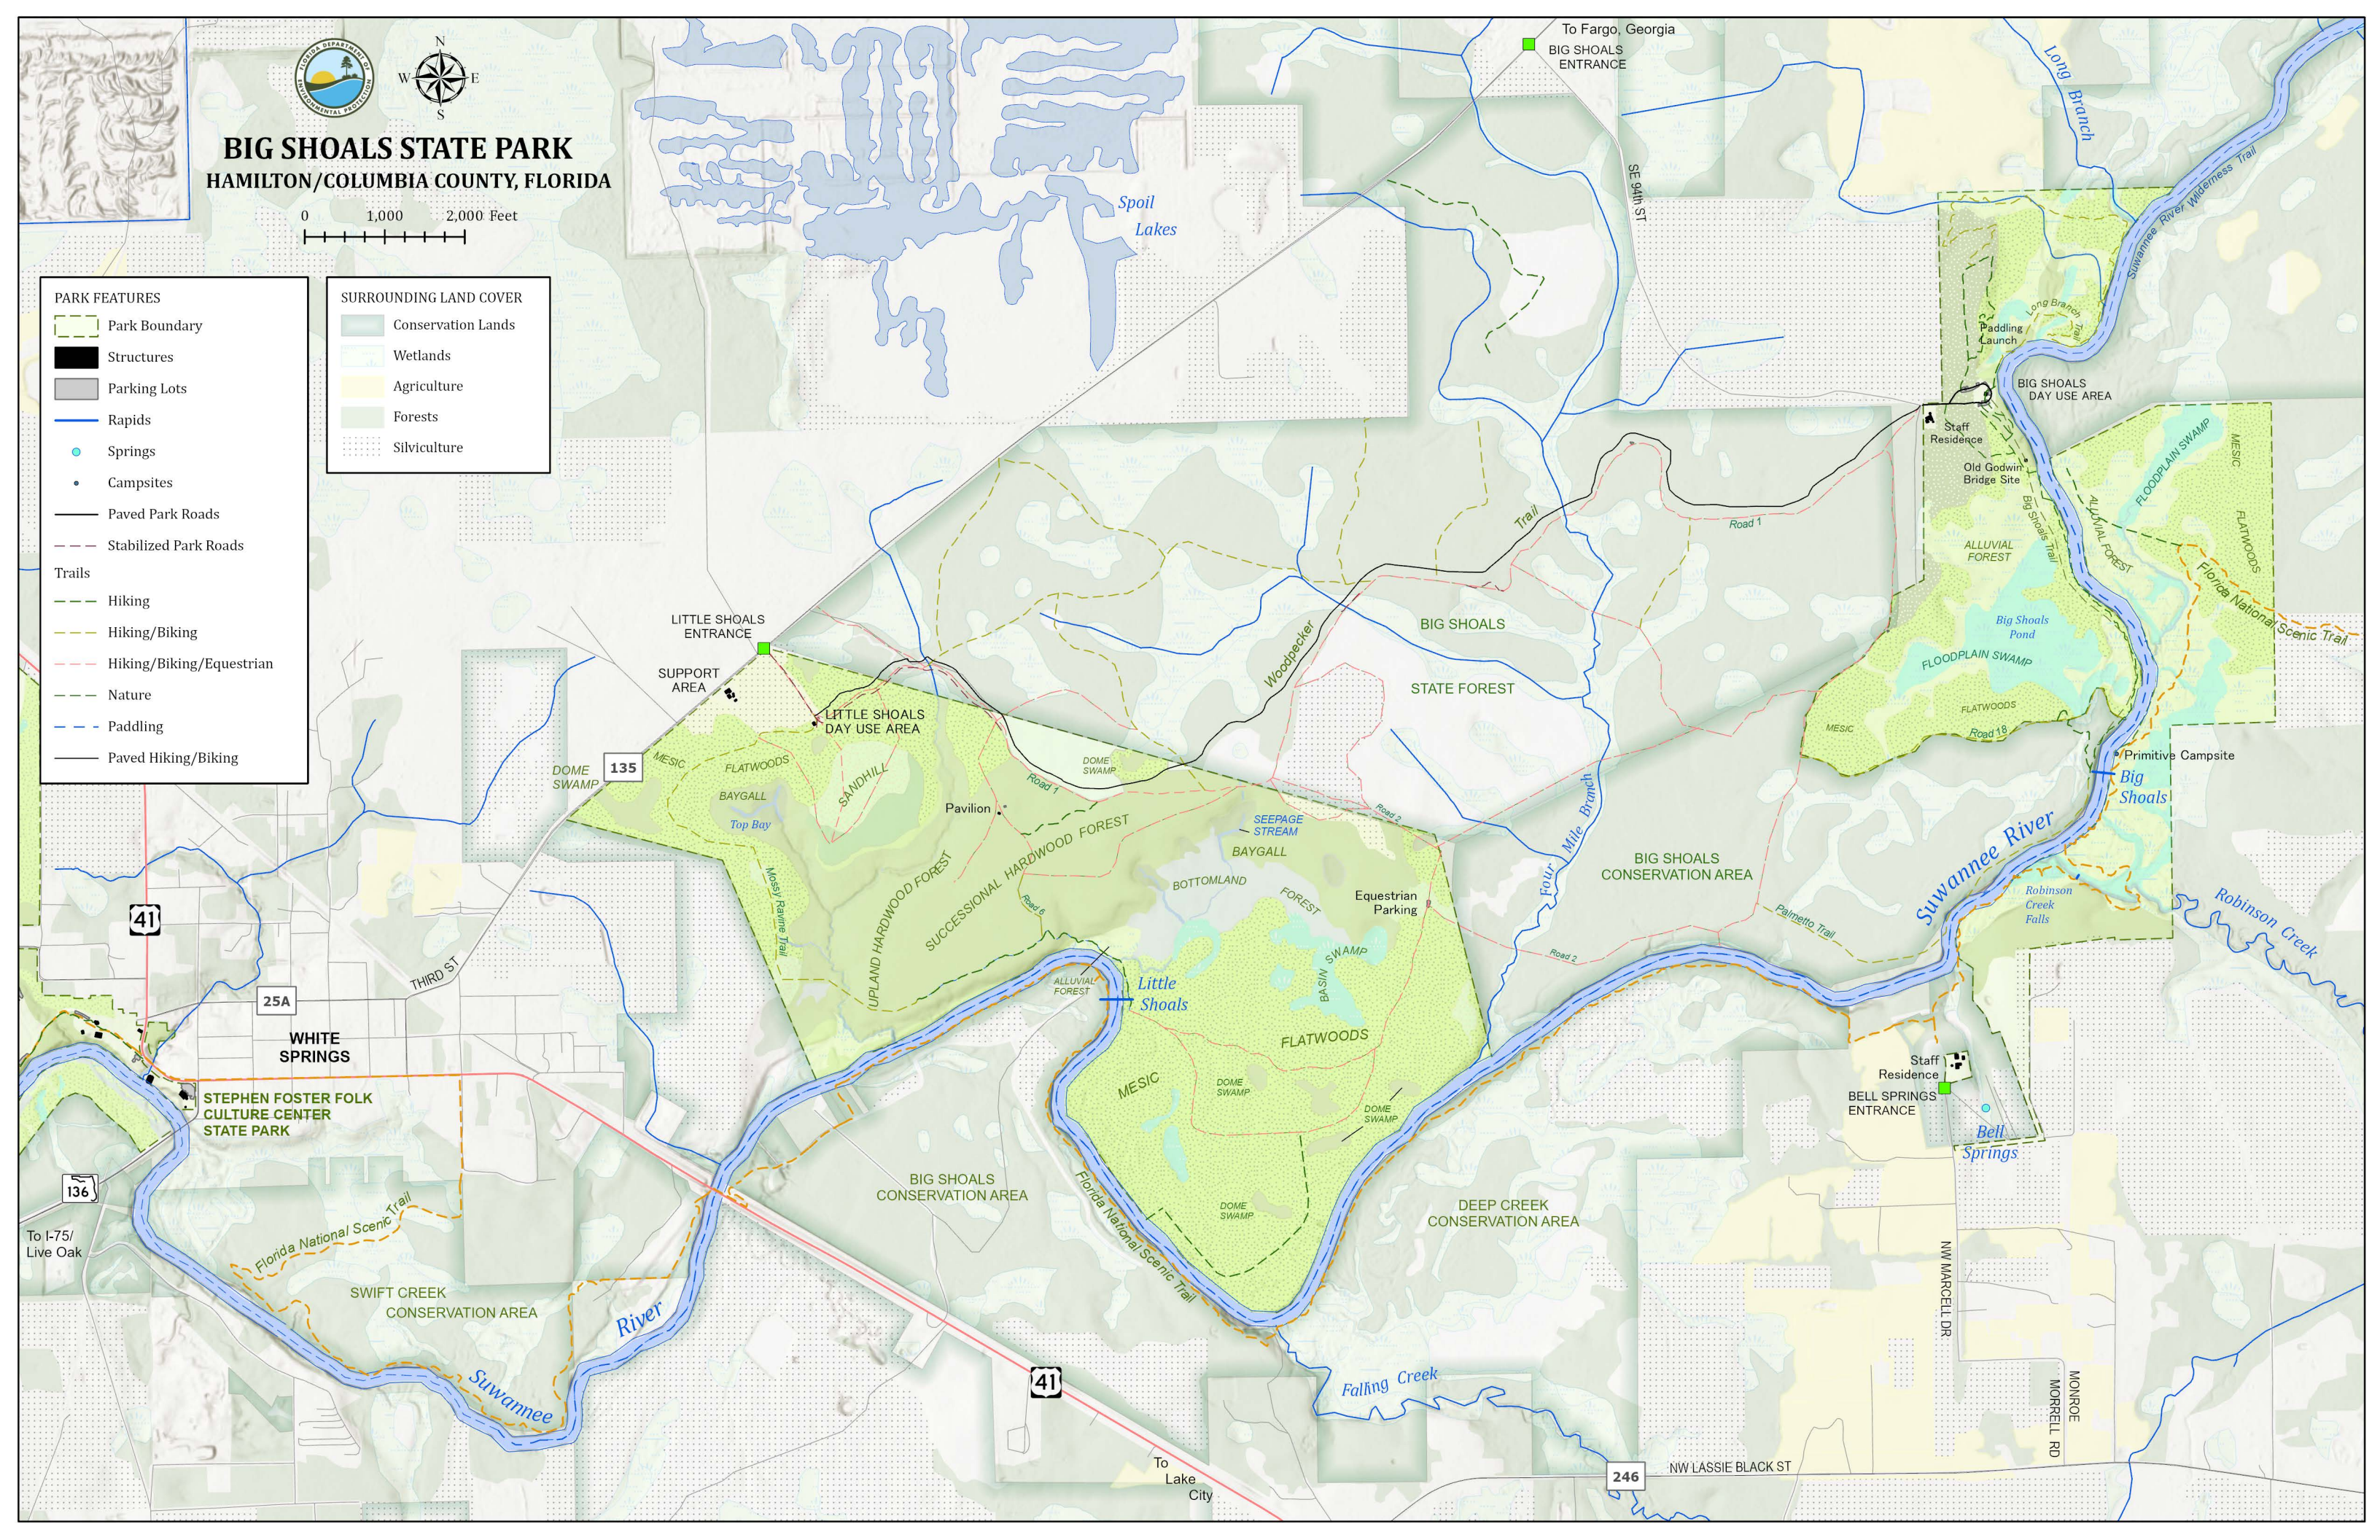

BIG SHOALS STATE PARK

HAMILTON/COLUMBIA COUNTY, FLORIDA

PARK FEATURES

- Park Boundary
- Structures
- Parking Lots
- Rapids
- Springs
- Campsites
- Paved Park Roads
- Stabilized Park Roads
- Trails
- Hiking
- Hiking/Biking
- Hiking/Biking/Equestrian
- Nature
- Paddling
- Paved Hiking/Biking

SURROUNDING LAND COVER

- Conservation Lands
- Wetlands
- Agriculture
- Forests
- Silviculture

To Fargo, Georgia
BIG SHOALS ENTRANCE

LITTLE SHOALS ENTRANCE

SUPPORT AREA

LITTLE SHOALS DAY USE AREA

BIG SHOALS

STATE FOREST

Florida National Scenic Trail

Spoil Lakes

Little Shoals

Big Shoals

Falling Creek

Suwannee River

River

Bell Springs