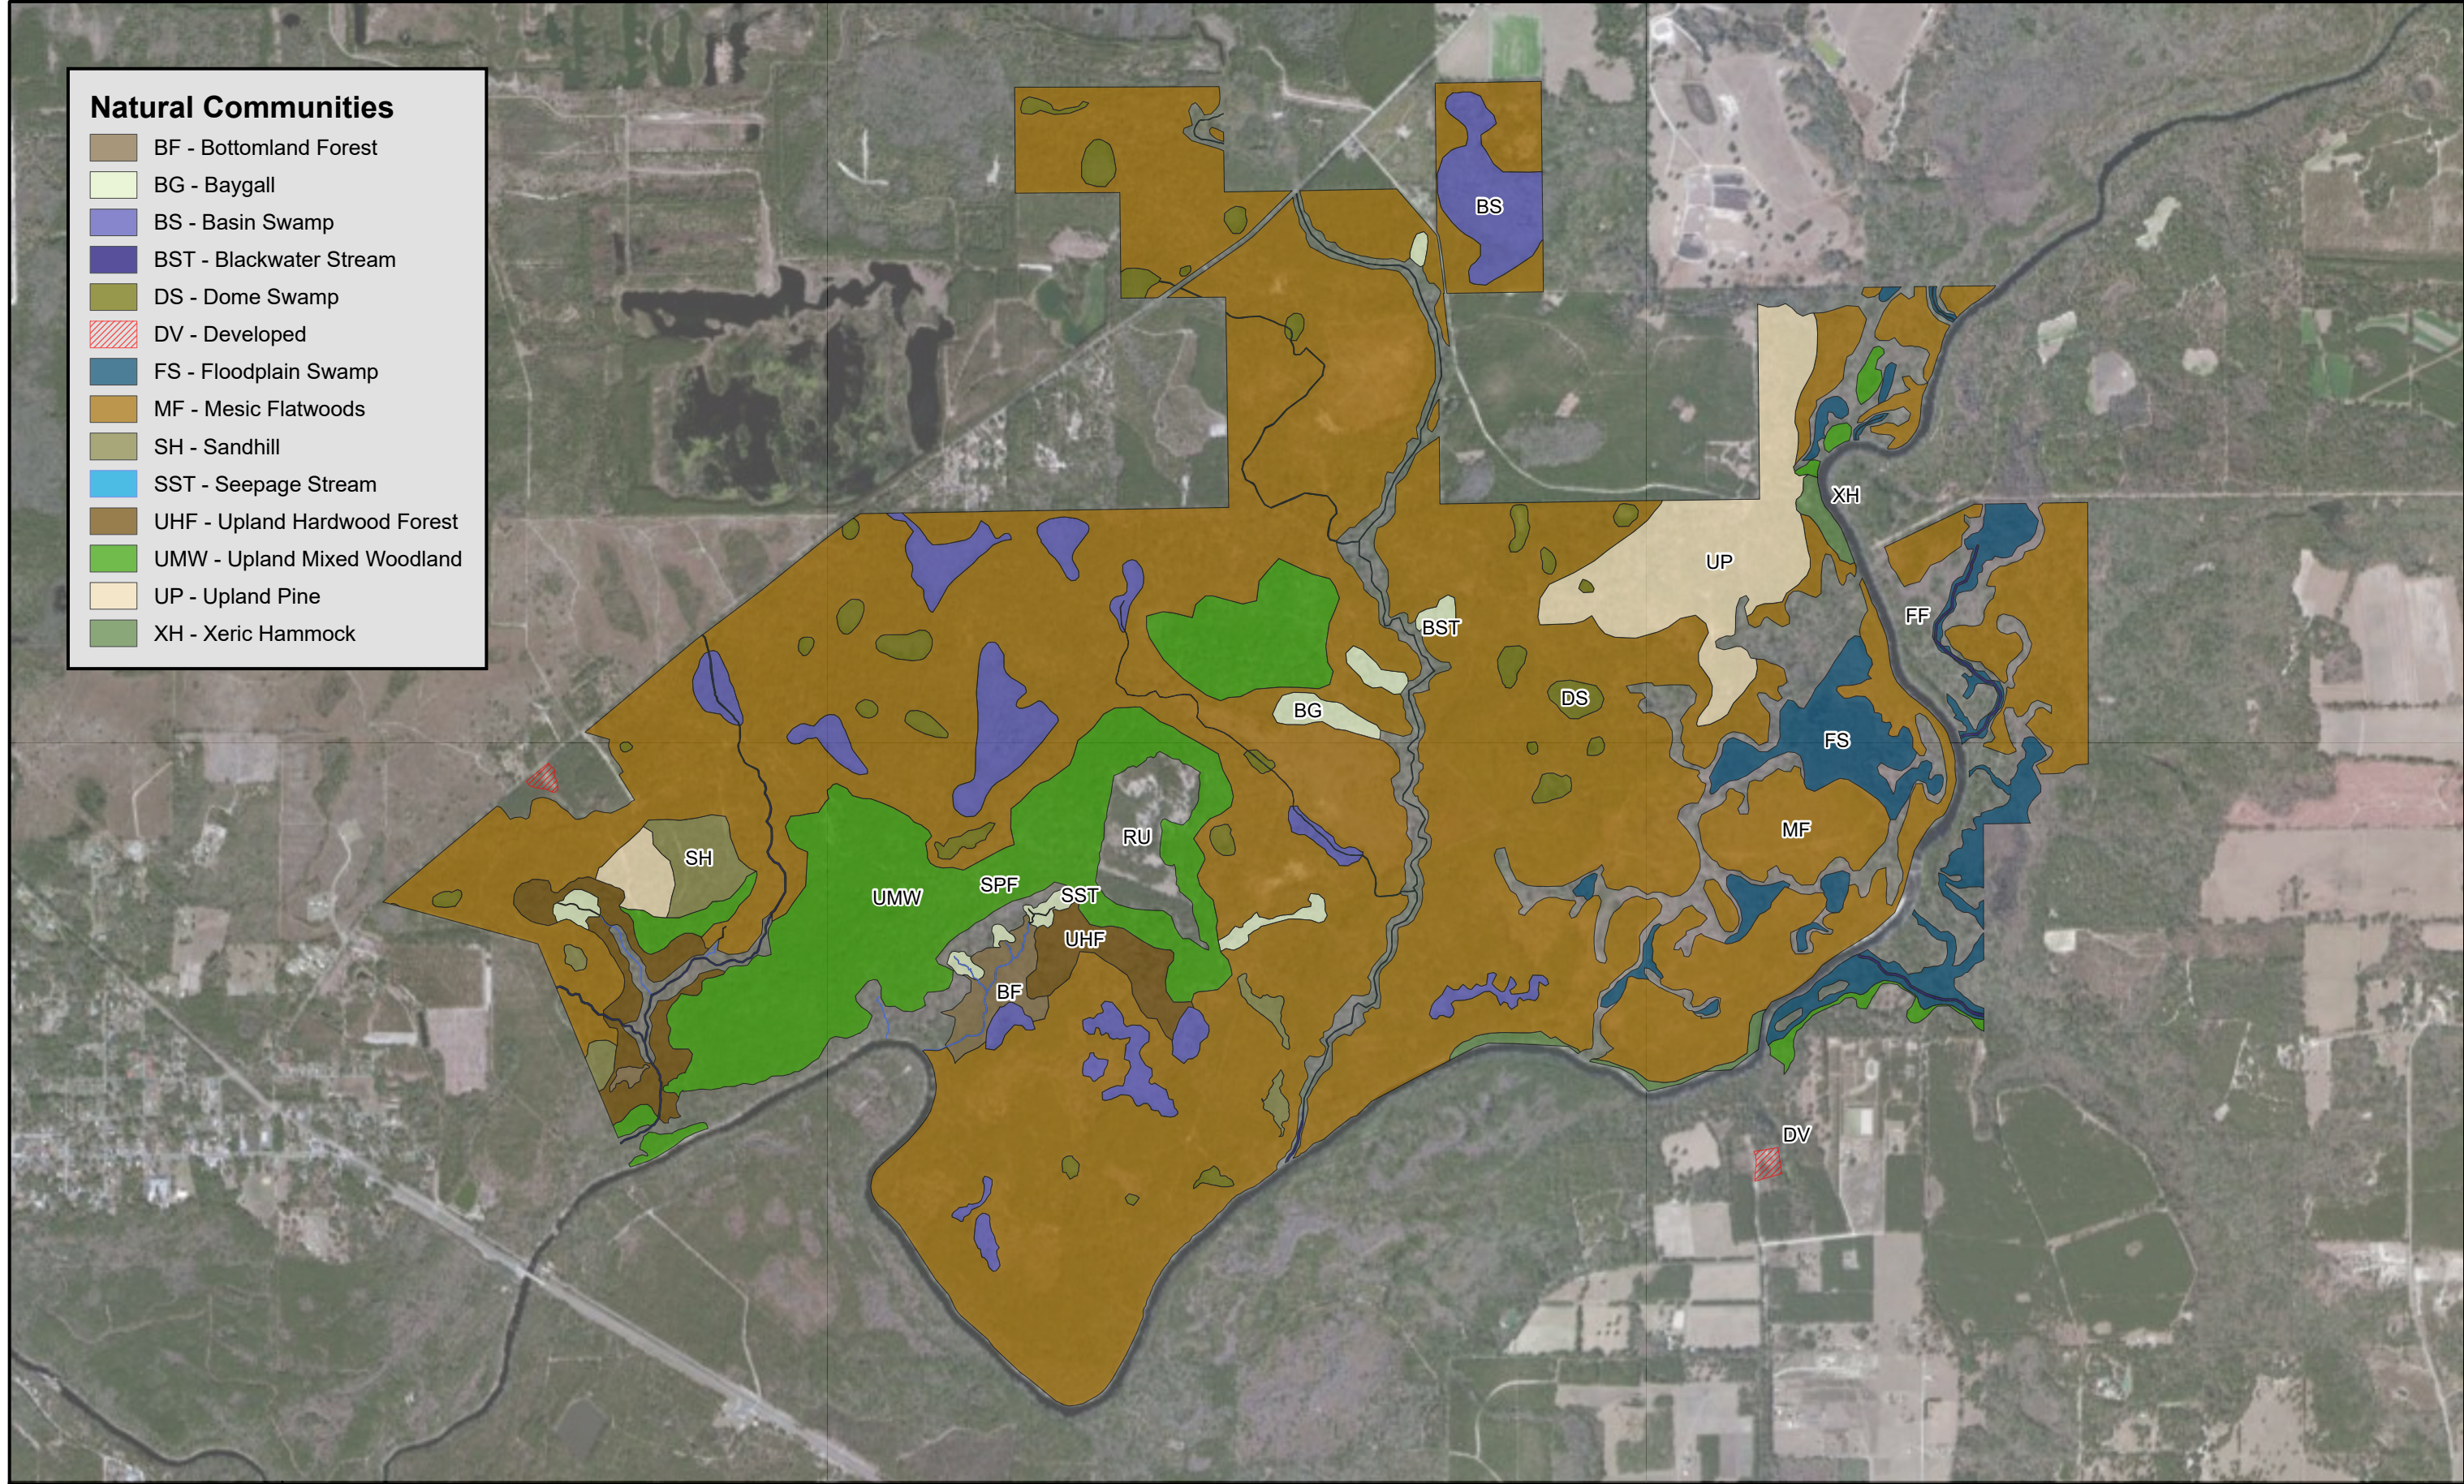

Natural Communities

- BF - Bottomland Forest
- BG - Baygall
- BS - Basin Swamp
- BST - Blackwater Stream
- DS - Dome Swamp
- DV - Developed
- FS - Floodplain Swamp
- MF - Mesic Flatwoods
- SH - Sandhill
- SST - Seepage Stream
- UHF - Upland Hardwood Forest
- UMW - Upland Mixed Woodland
- UP - Upland Pine
- XH - Xeric Hammock

BIG SHOALS STATE PARK Natural Communities - Desired Future Conditions

0   2,000   4,000
Feet

Sources: ESRI; Florida Department of Environmental Protection
This graphical representation is provided for informational purposes and should not be considered authoritative for navigational, engineering, legal, and other uses.