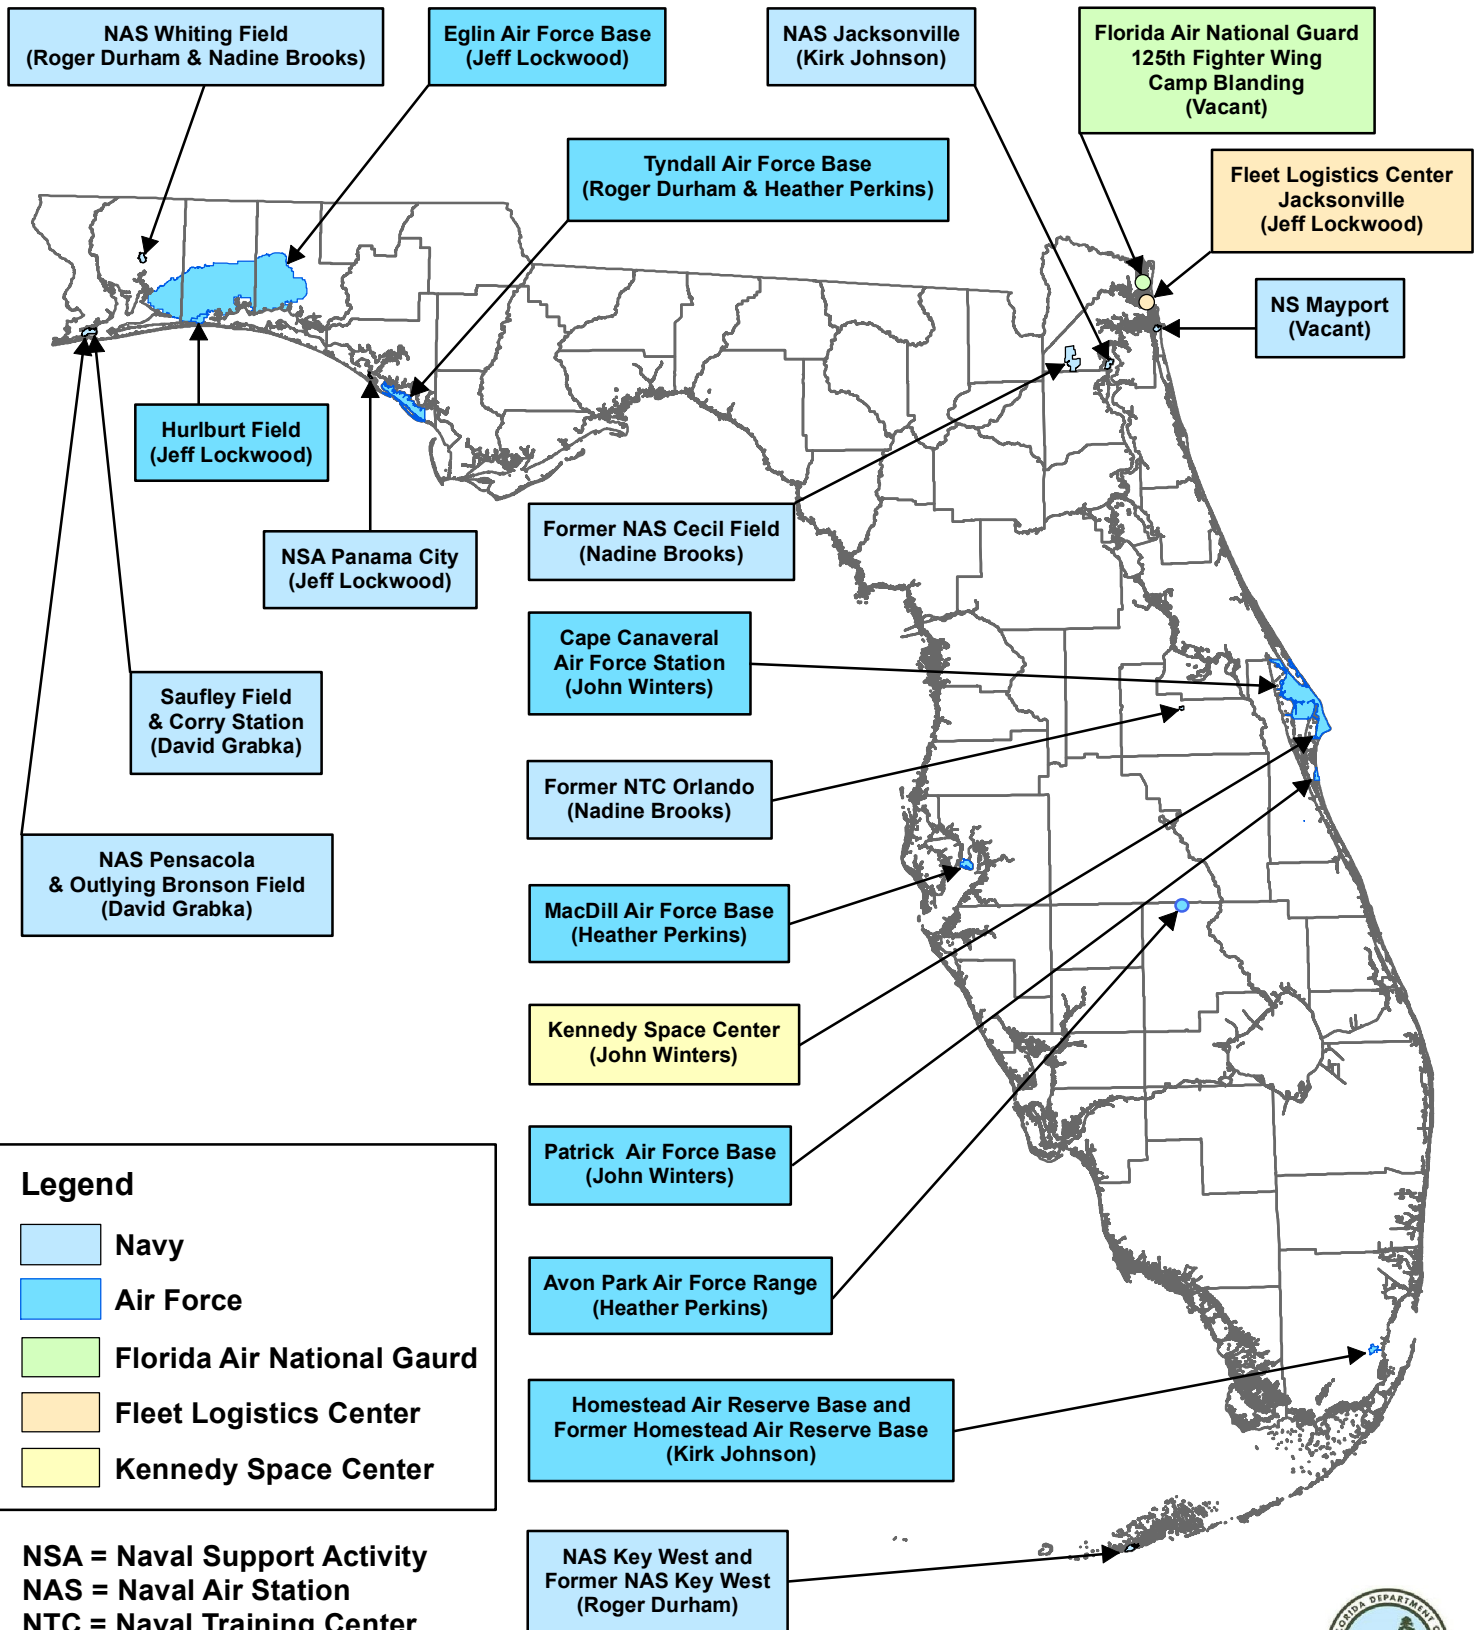

Environmental Restoration Federal Facilities in Florida

Legend

- Navy
- Air Force
- Florida Air National Gaurd
- Fleet Logistics Center
- Kennedy Space Center

NSA = Naval Support Activity
 NAS = Naval Air Station
 NTC = Naval Training Center
 NS = Naval Station

Former = This is a base that is now in the Base Realignment and Closure (BRAC) Program