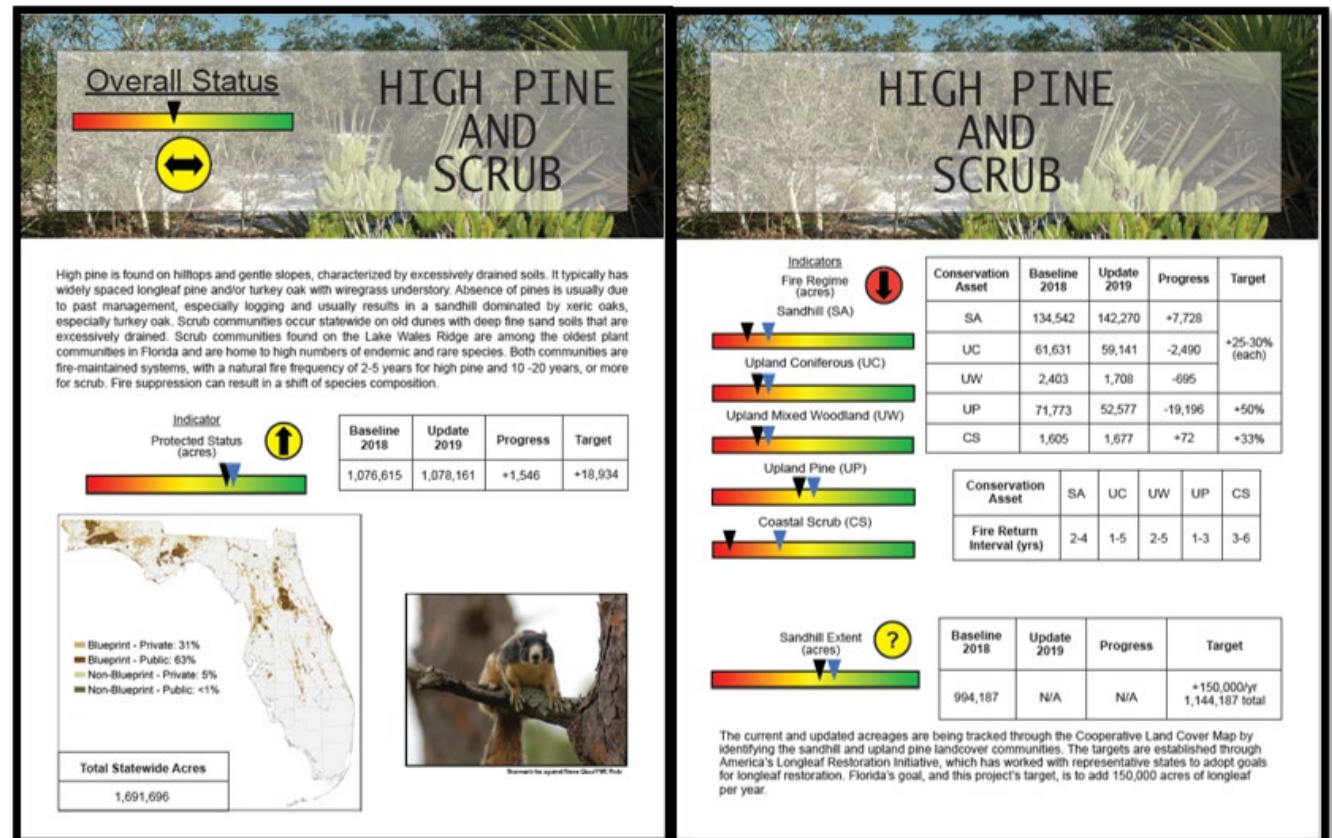

Florida Ecological Report Card

Indicators, metrics and targets developed through partner workshops

- Version 1.0 – Completed
  - Living document