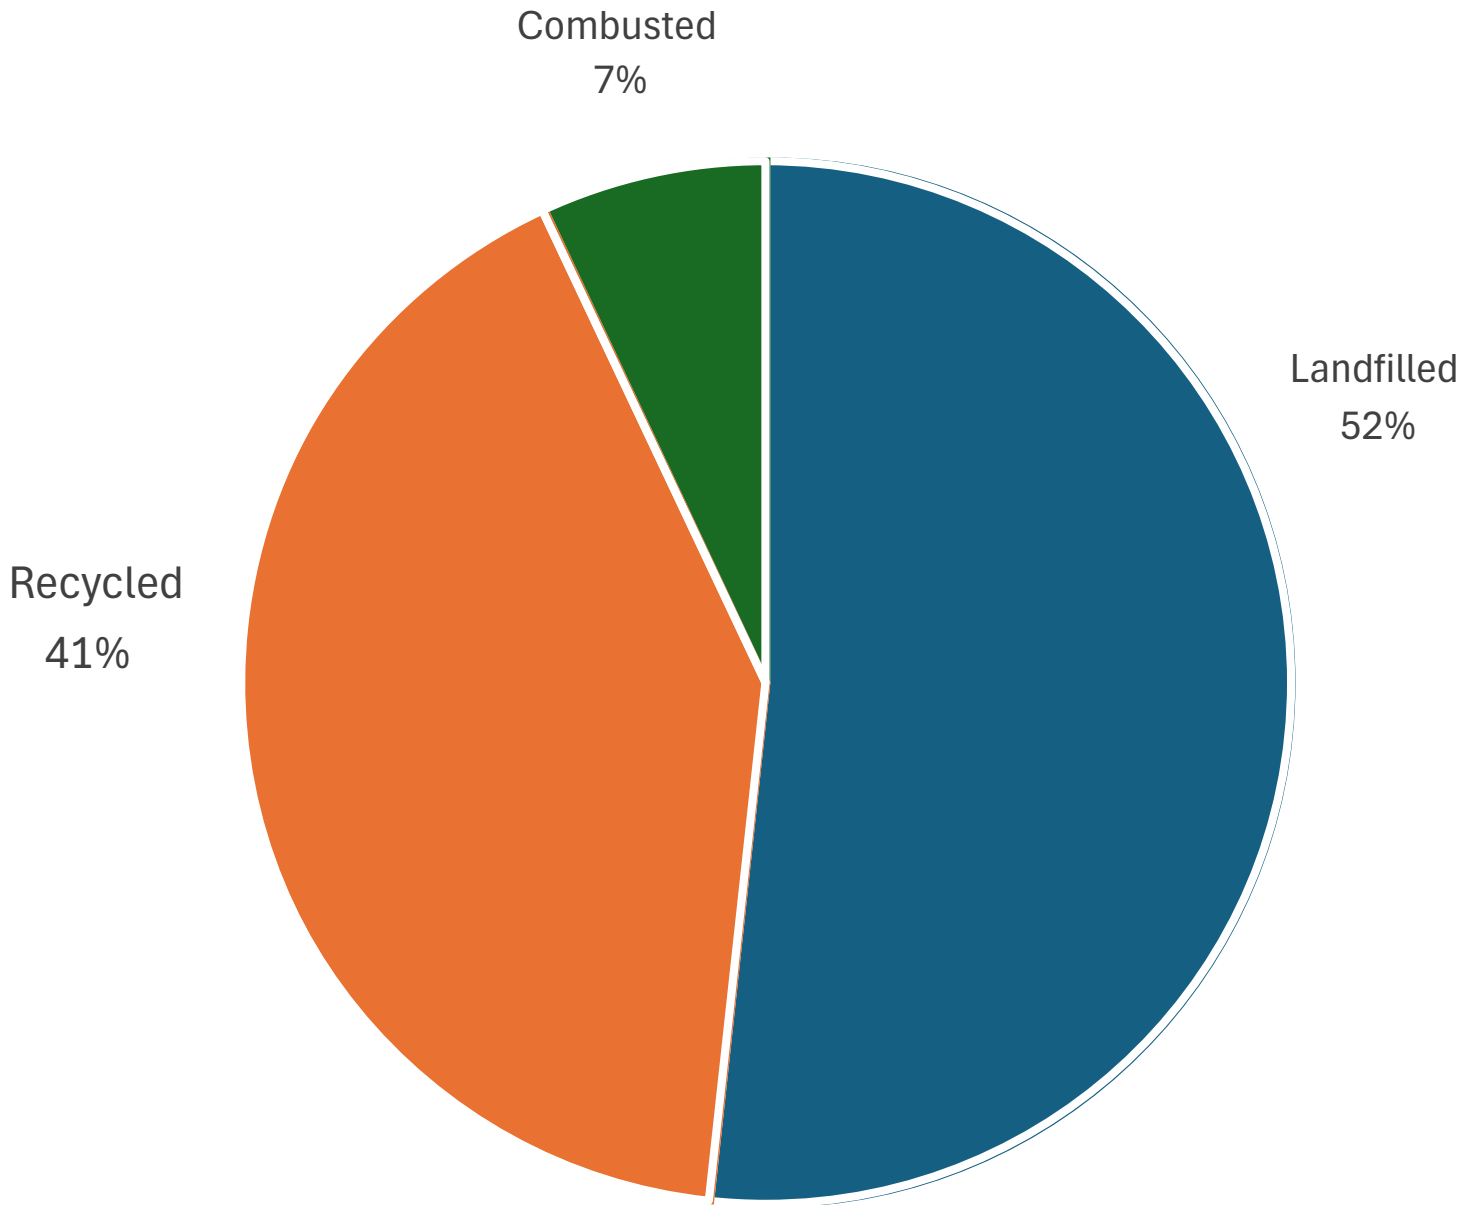

2023 Florida Municipal Solid Waste Management

Landfilled Tons	Recycled Tons	Combusted Tons
27,535,588	21,991,454	3,714,215