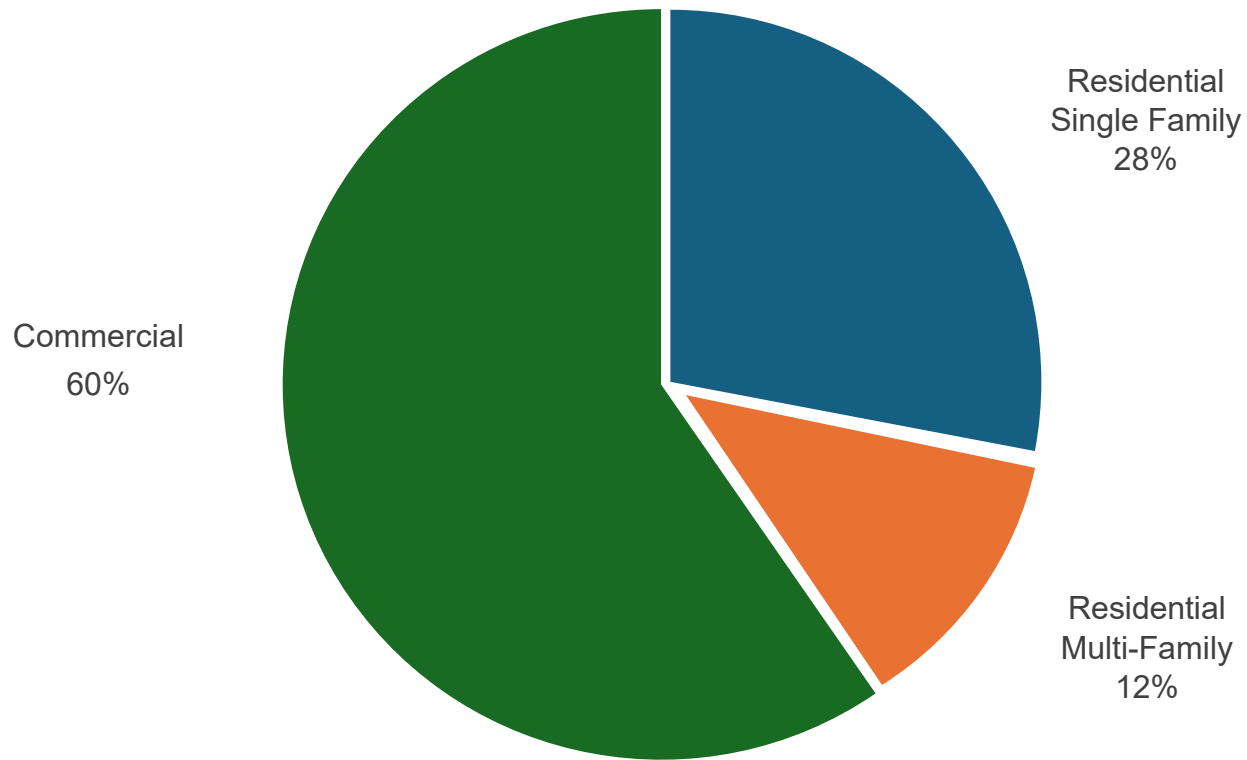

# 2023 MSW Collected by Generator Type in Florida

Total Tons: 53,241,257

Residential Single Family

14,896,239  
Tons

Residential Multi-Family

6,613,540  
Tons

Commercial

31,731,478  
Tons