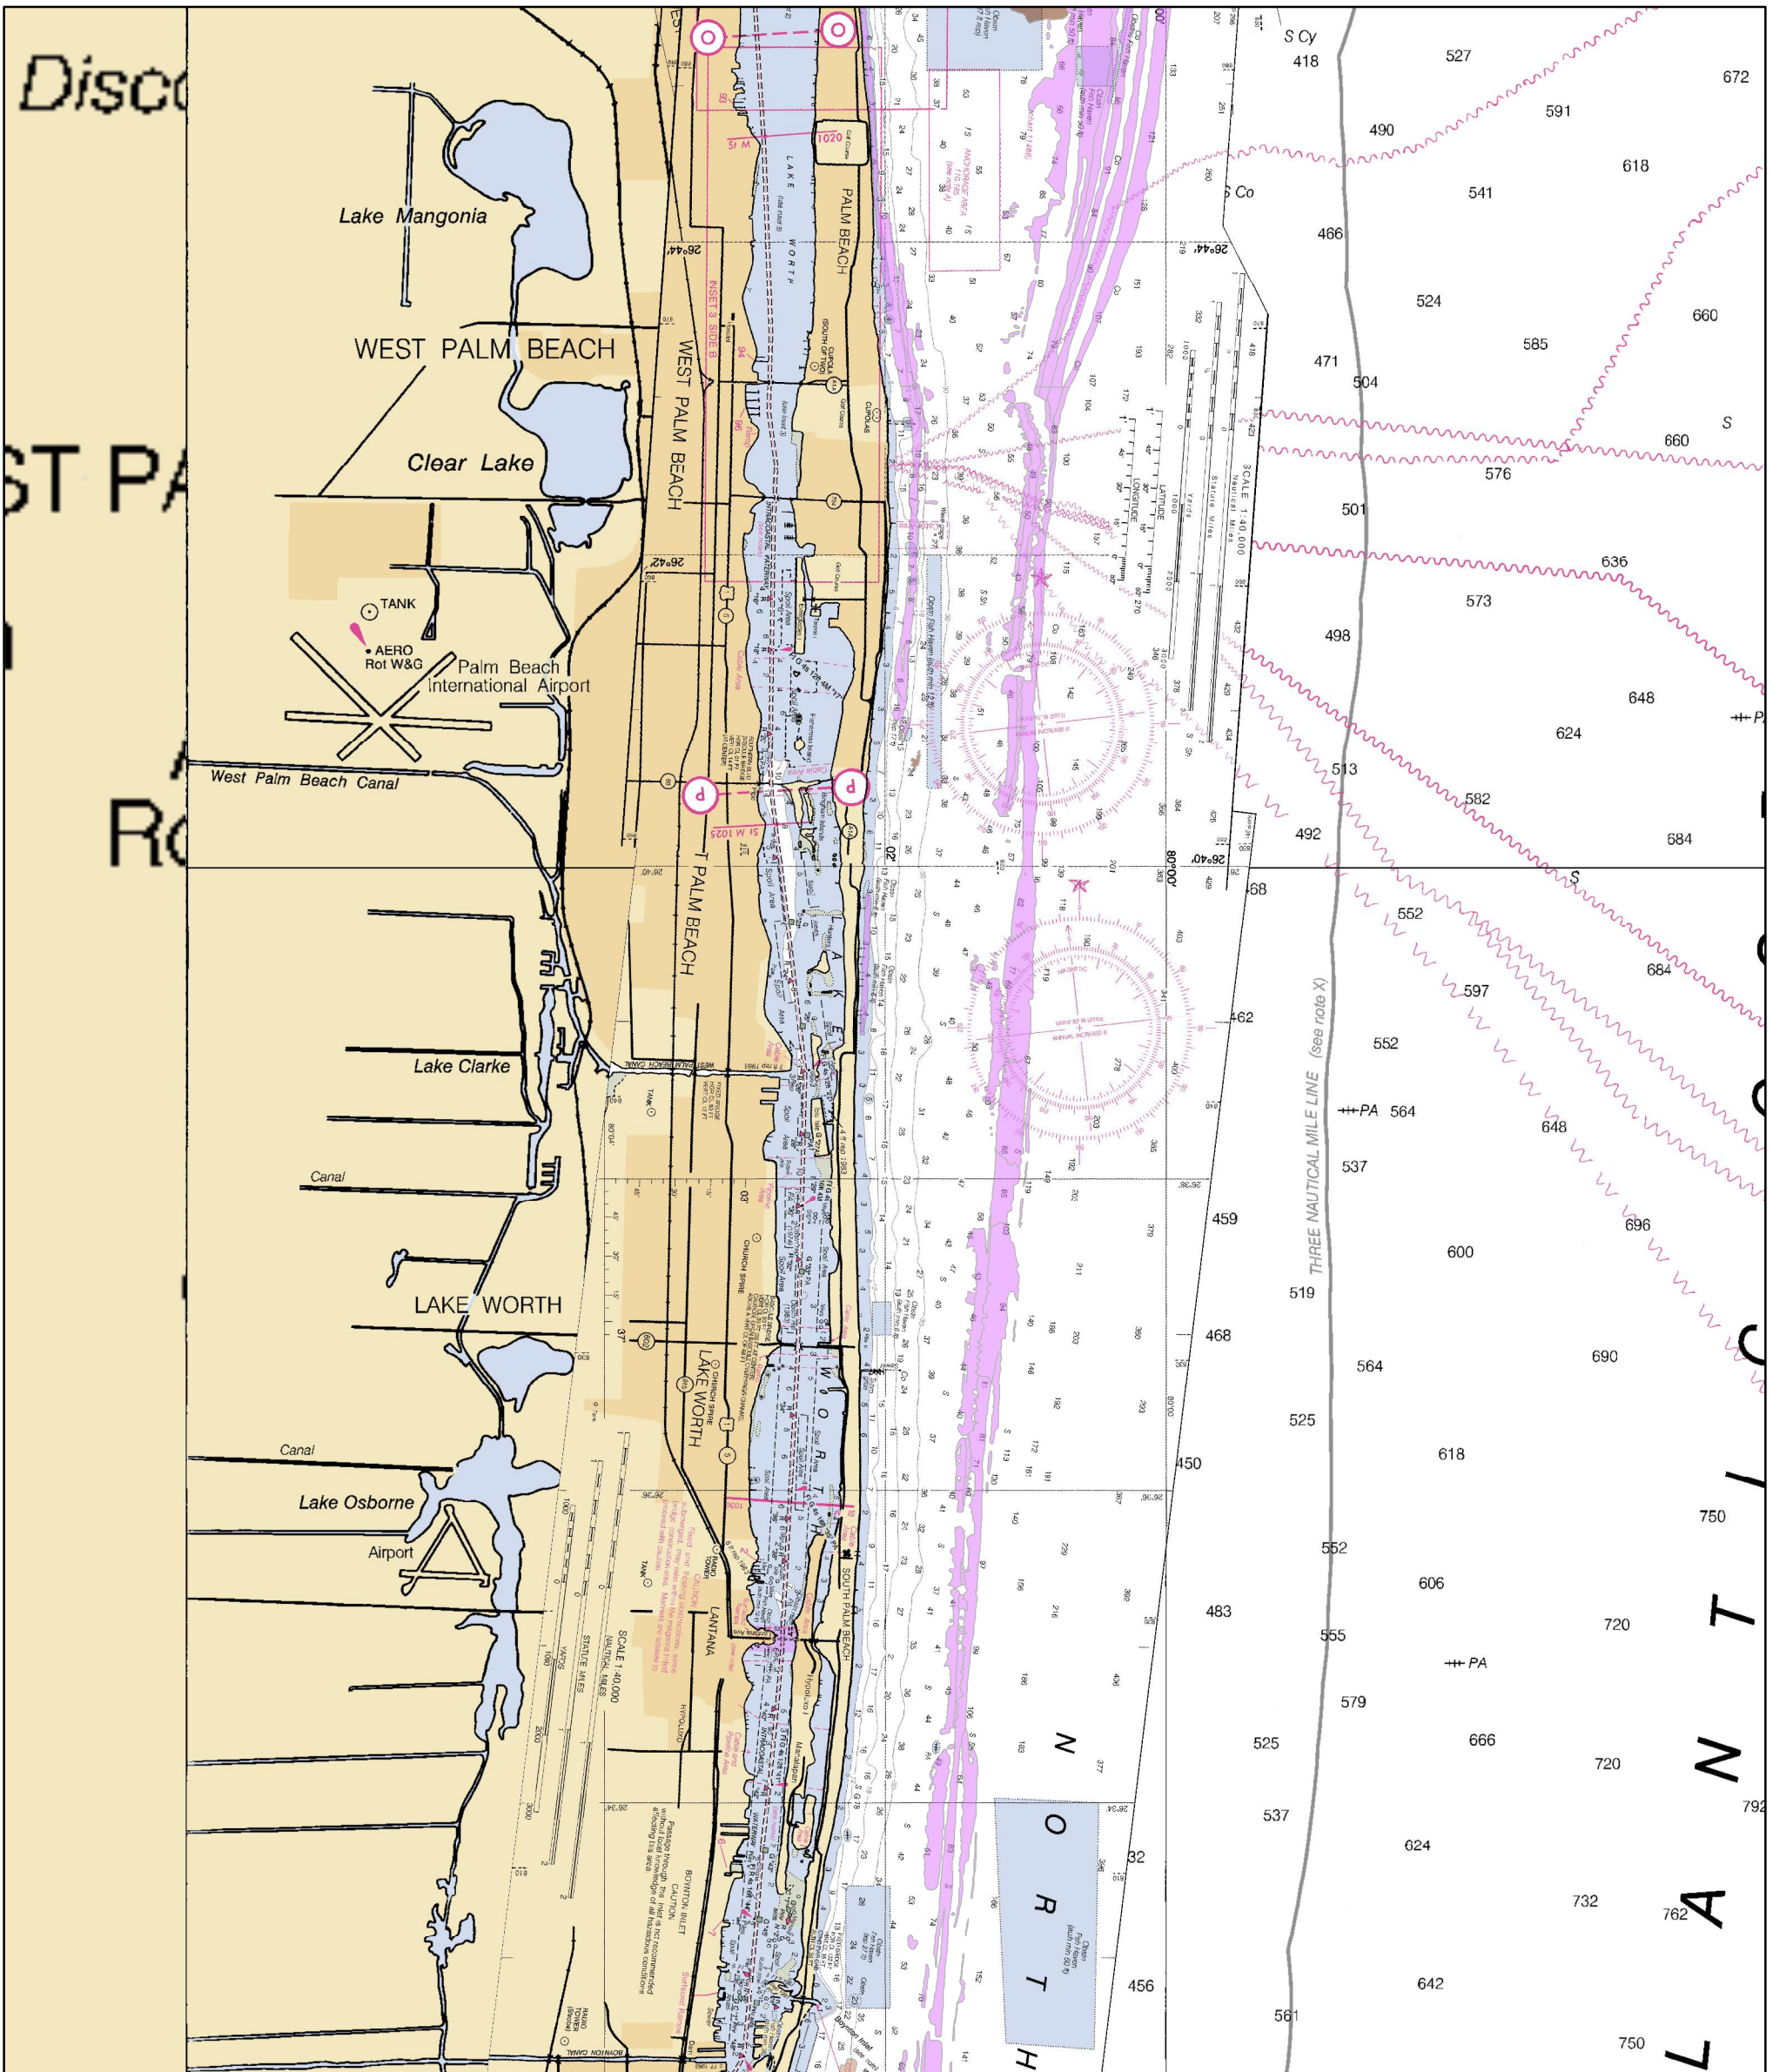

Palm Beach County Central

Legend

- Natural Reef and Hard Bottom
- Artificial Habitat
- Dredged/Excavated

WARNING: Your use of this map is at your own risk. This map is not intended to be used for navigational purposes and is not intended to be relied upon in situations where precise location information is needed or where erroneous, inaccurate, or incomplete location data may lead to death, personal injury, property or environmental damage. Neither the Florida Department of Environmental Protection (FDEP), Board of Trustees (BOT) of the Internal Improvement Trust Fund of the State of Florida nor any content providers, guarantees the accuracy, completeness, or reliability of displayed data. In no event will the FDEP or BOT of the Internal Improvement Trust Fund of the State of Florida be liable for any damages whatsoever (including, but not limited to, incidental, exemplary, and consequential damages, lost profits, or damages resulting from lost data or business interruption) resulting from the use or inability to use this information, whether based on warranty, contract, tort, or any other legal theory, and whether or not the FDEP or BOT of the Internal Improvement Trust Fund of the State of Florida are advised of the possibility of such damages.