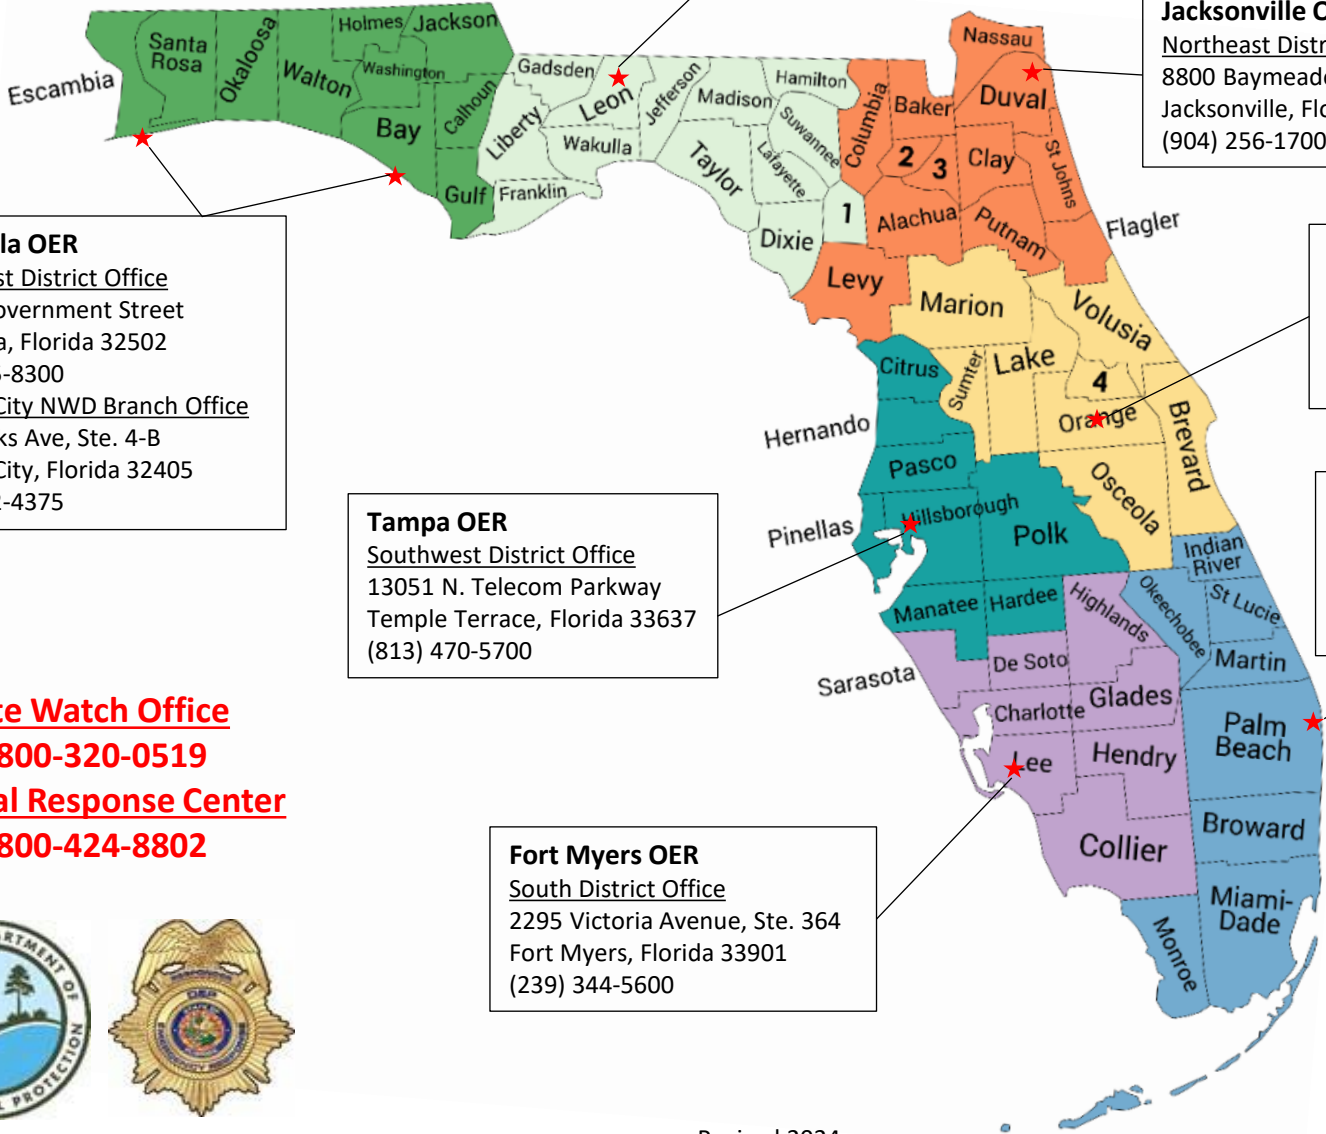

DEP Office of Emergency Response

Response Area Map

Tallahassee OER
Division HQ Office
3900 Commonwealth Blvd., MS 659
Tallahassee, Florida 32399
(850) 245-2010

Jacksonville OER
Northeast District Office
8800 Baymeadows Way, Ste. 100
Jacksonville, Florida 32256
(904) 256-1700

Orlando OER
Central District Office
3319 Maguire Blvd., Ste.232
Orlando, Florida 32803
(407) 897-4100

West Palm OER
Southeast District Office
3301 Gun Club Rd MSC7210-1
West Palm Beach, FL 33406
(561) 681-6767

Pensacola OER
Northwest District Office
160 W Government Street
Pensacola, Florida 32502
(850) 595-8300
Panama City NWD Branch Office
2420 Jenks Ave, Ste. 4-B
Panama City, Florida 32405
(850) 872-4375

Tampa OER
Southwest District Office
13051 N. Telecom Parkway
Temple Terrace, Florida 33637
(813) 470-5700

Fort Myers OER
South District Office
2295 Victoria Avenue, Ste. 364
Fort Myers, Florida 33901
(239) 344-5600