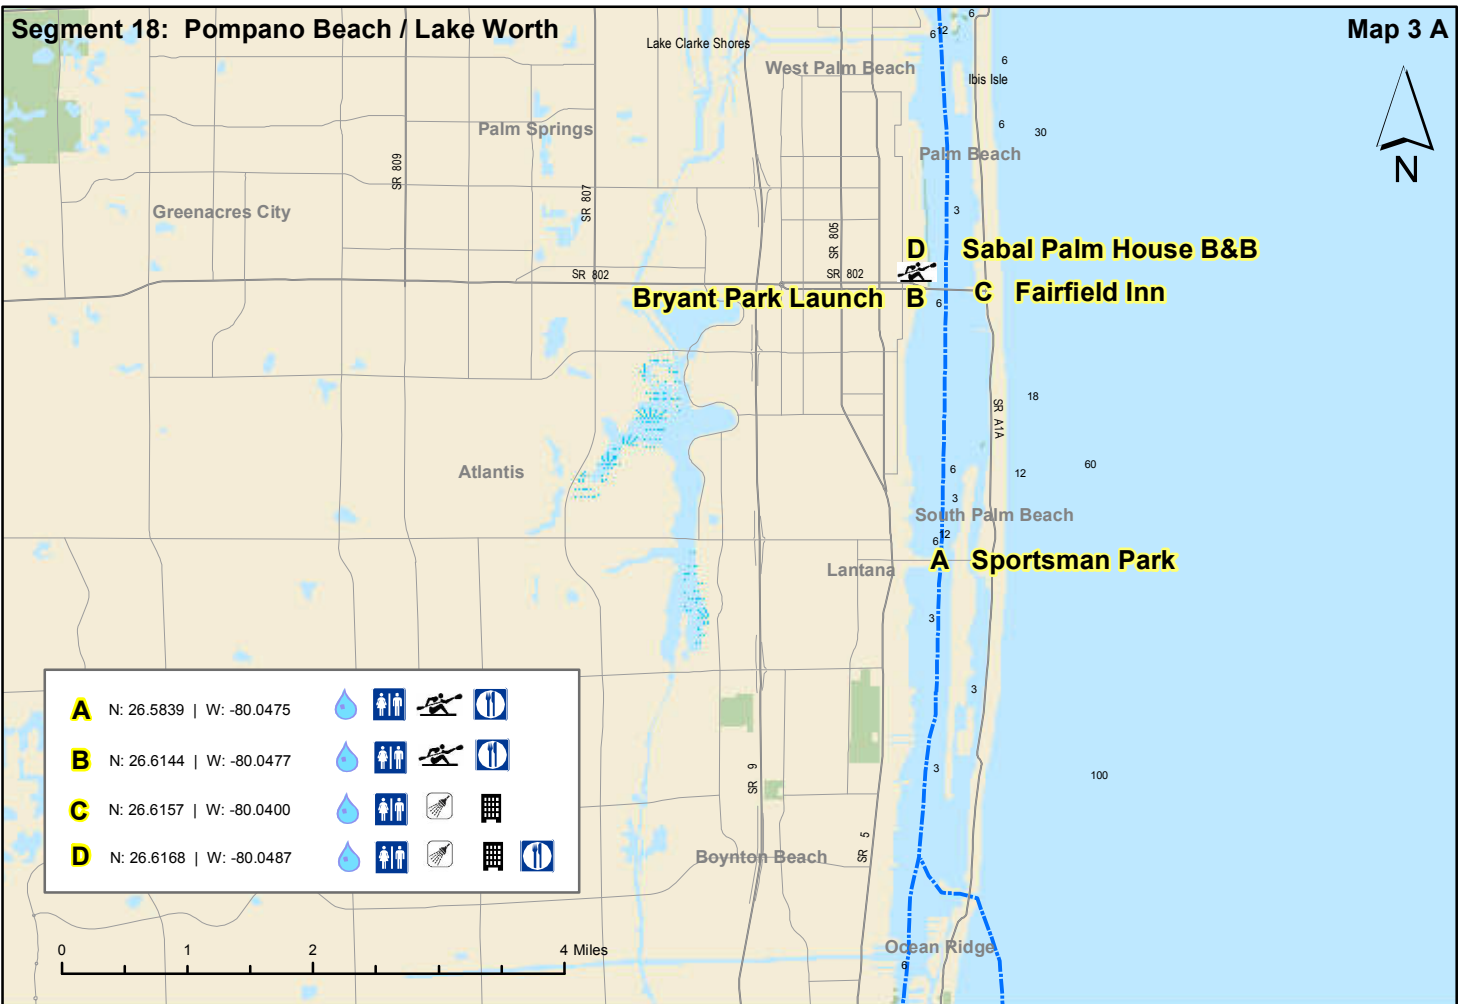

PALM BEACH

BROWARD

West Palm Beach

Palm Beach

Map 3 - A

Lake Worth

Map 2 - B

Boynton Beach

Map 2 - A

Delray Beach

Boca Raton

Map 1 - B

Deerfield Beach

Coral Springs

Pompano Beach

Ft. Lauderdale

Segment 18: Pompano Beach / Lake Worth

Map 1 B

Segment 18: Pompano Beach / Lake Worth

Map 1 A

Segment 18: Pompano Beach / Lake Worth

Map 2 B

Segment 18: Pompano Beach / Lake Worth

Map 2 A

Segment 18: Pompano Beach / Lake Worth

Map 3 A

A	N: 26.5839 W: -80.0475				
B	N: 26.6144 W: -80.0477				
C	N: 26.6157 W: -80.0400				
D	N: 26.6168 W: -80.0487				