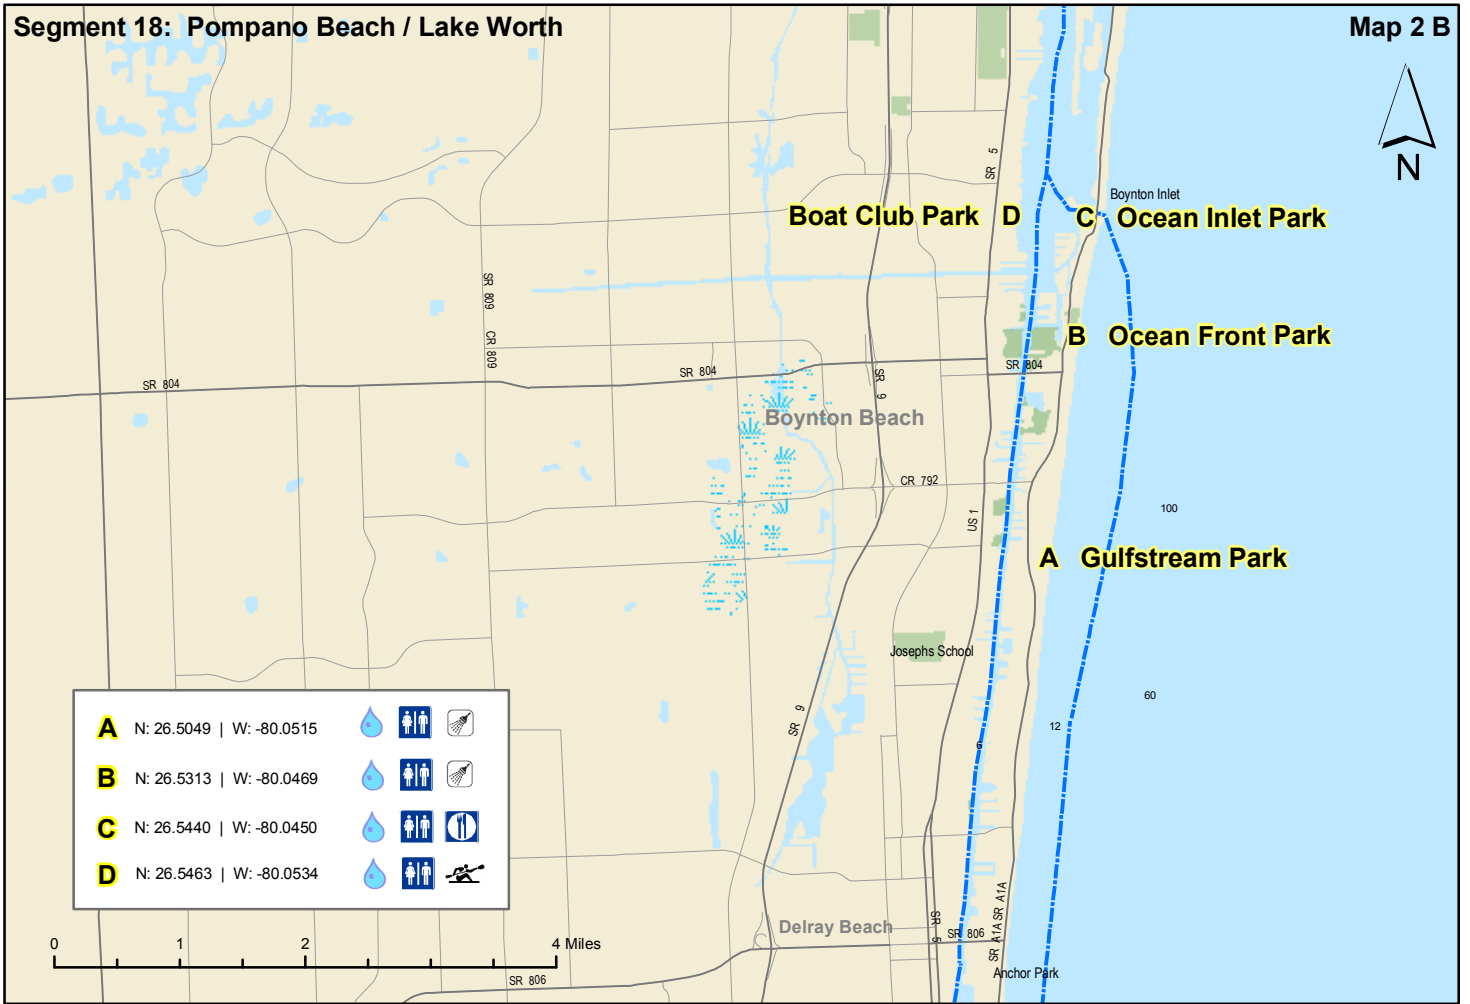

PALM BEACH

BROWARD

West Palm Beach

Palm Beach

Map 3 - A

Lake Worth

Map 2 - B

Boynton Beach

Map 2 - A

Delray Beach

Boca Raton

Map 1 - B

Deerfield Beach

Coral Springs

Pompano Beach

Ft. Lauderdale

Segment 18: Pompano Beach / Lake Worth

Map 1 B

Segment 18: Pompano Beach / Lake Worth

Map 1 A

Segment 18: Pompano Beach / Lake Worth

Map 2 B

Segment 18: Pompano Beach / Lake Worth

Map 2 A

Segment 18: Pompano Beach / Lake Worth

Map 3 A

A	N: 26.5839 W: -80.0475				
B	N: 26.6144 W: -80.0477				
C	N: 26.6157 W: -80.0400				
D	N: 26.6168 W: -80.0487				