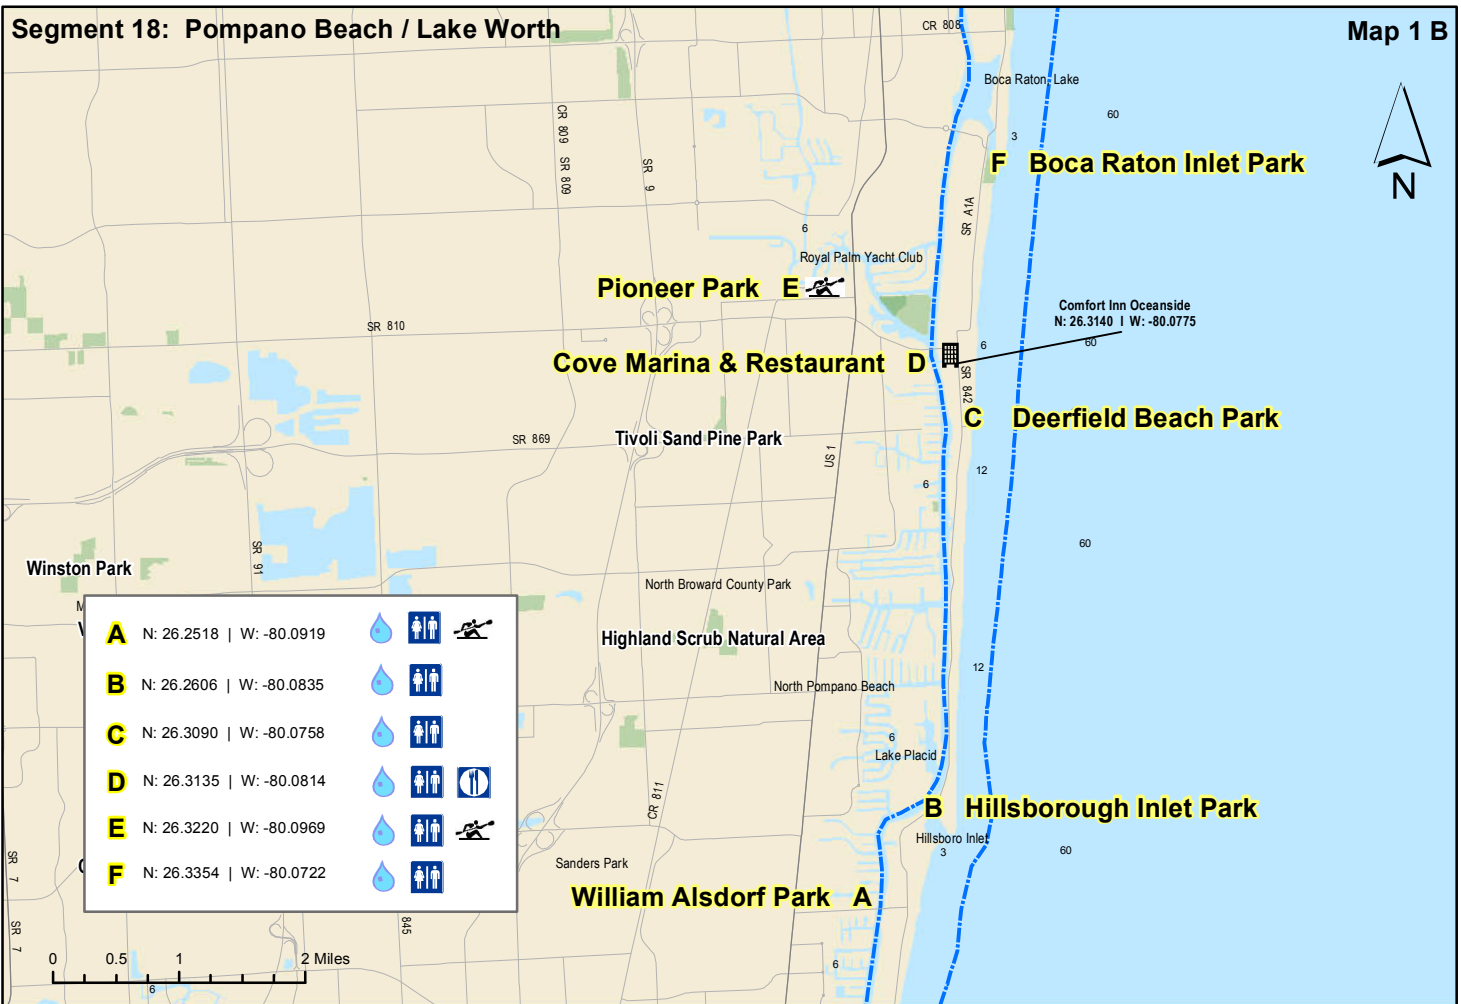

PALM BEACH

BROWARD

West Palm Beach

Palm Beach

Map 3 - A

Lake Worth

Map 2 - B

Boynton Beach

Map 2 - A

Delray Beach

Boca Raton

Map 1 - B

Deerfield Beach

Coral Springs

Pompano Beach

Ft. Lauderdale

Map 1 - A

Hollywood

Florida Circumnavigational Saltwater Paddling Trail Segment 18

Pompano Beach / Lake Worth

	Drinking Water
	Camping
	Kayak Launch
	Shower Facility
	Restroom
	Restaurant
	Grocery Store
	Point of Interest
	Hotel / Motel

Segment 18: Pompano Beach / Lake Worth

Map 1 B

Segment 18: Pompano Beach / Lake Worth

Map 1 A

Segment 18: Pompano Beach / Lake Worth

Map 2 B

Segment 18: Pompano Beach / Lake Worth

Map 2 A