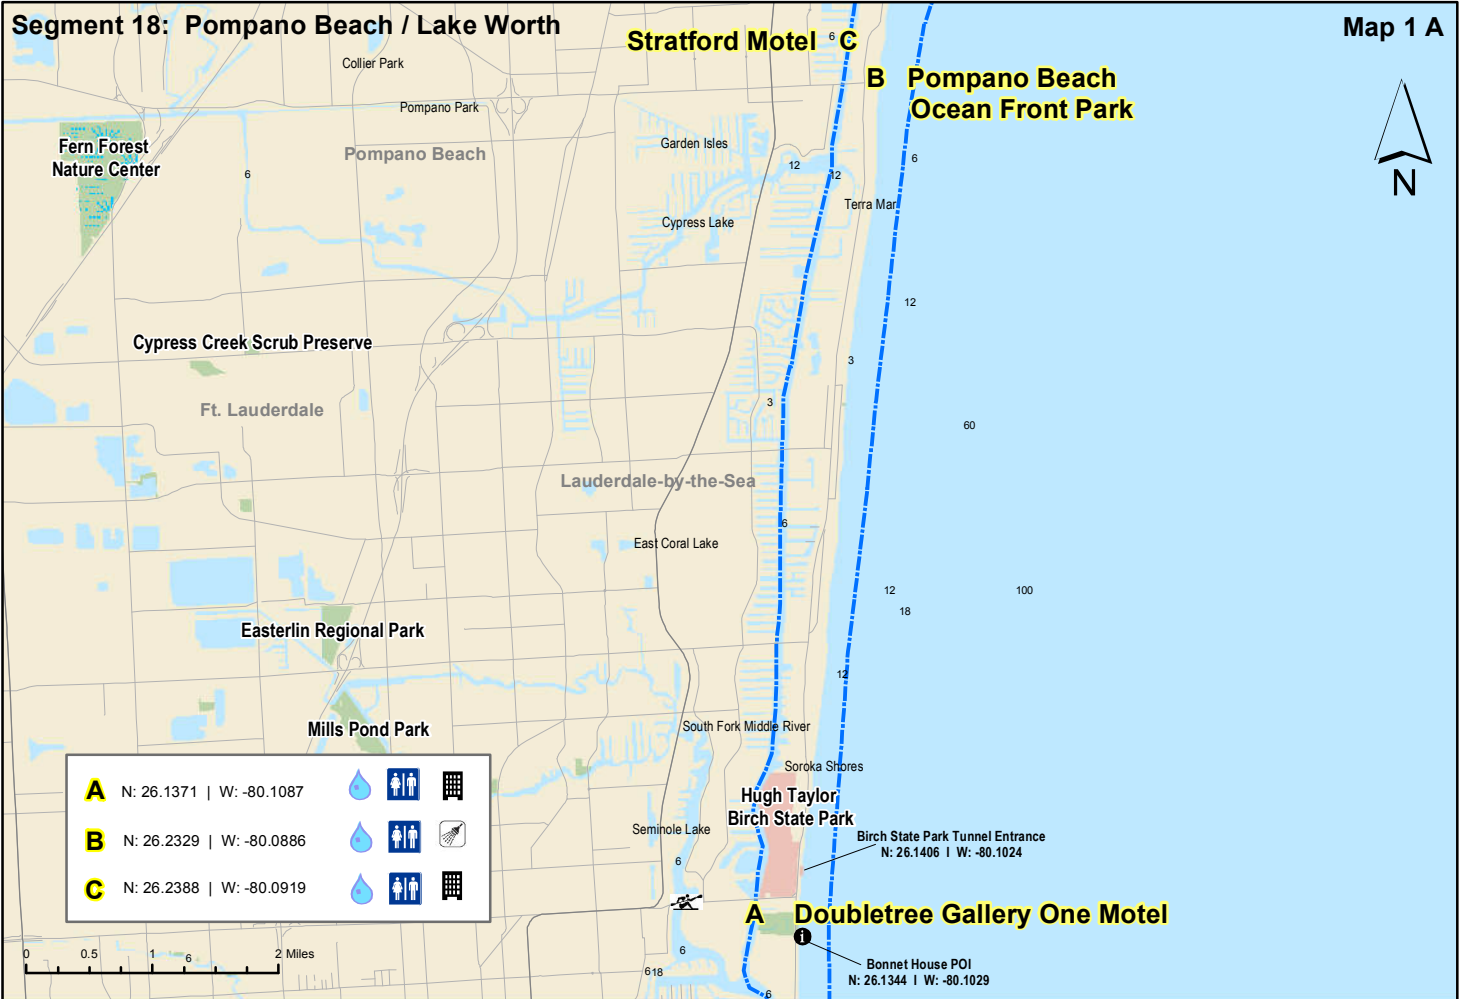

PALM BEACH

BROWARD

West Palm Beach

Palm Beach

Map 3 - A

Lake Worth

Map 2 - B

Boynton Beach

Map 2 - A

Delray Beach

Boca Raton

Map 1 - B

Deerfield Beach

Coral Springs

Pompano Beach

Ft. Lauderdale

Segment 18: Pompano Beach / Lake Worth

Map 1 B

Segment 18: Pompano Beach / Lake Worth

Map 1 A

Segment 18: Pompano Beach / Lake Worth

Map 2 B

Segment 18: Pompano Beach / Lake Worth

Map 2 A

Segment 18: Pompano Beach / Lake Worth

Map 3 A

A	N: 26.5839 W: -80.0475				
B	N: 26.6144 W: -80.0477				
C	N: 26.6157 W: -80.0400				
D	N: 26.6168 W: -80.0487				