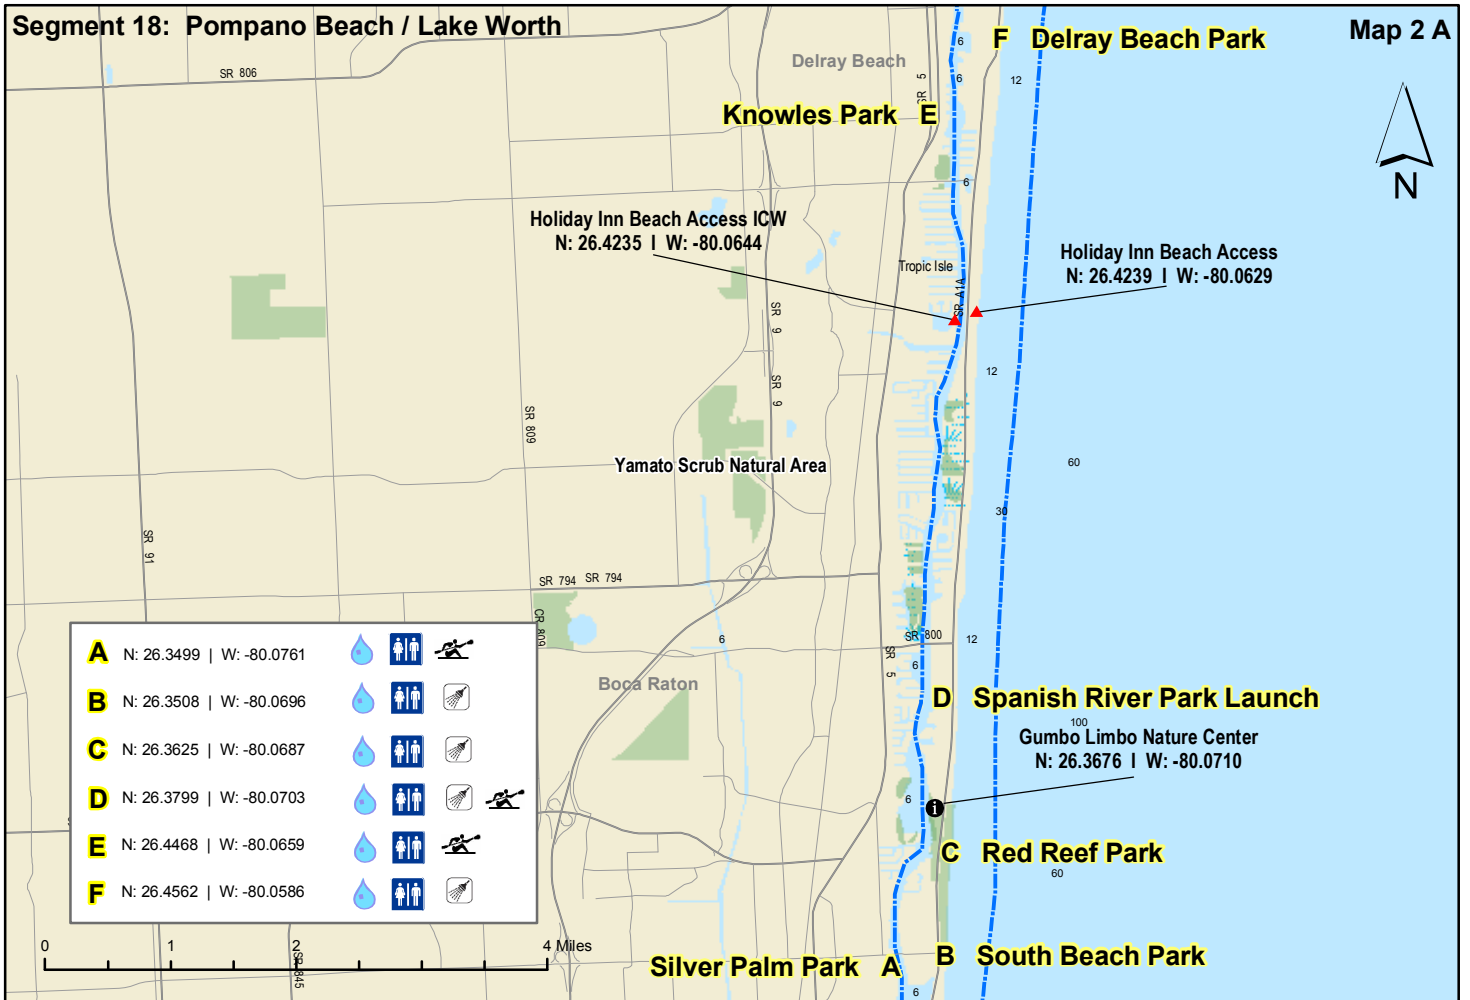

PALM BEACH

BROWARD

West Palm Beach

Palm Beach

Map 3 - A

Lake Worth

Map 2 - B

Boynton Beach

Map 2 - A

Delray Beach

Boca Raton

Map 1 - B

Deerfield Beach

Coral Springs

Pompano Beach

Ft. Lauderdale

Segment 18: Pompano Beach / Lake Worth

Map 1 B

Segment 18: Pompano Beach / Lake Worth

Map 1 A

Segment 18: Pompano Beach / Lake Worth

Map 2 B

Segment 18: Pompano Beach / Lake Worth

Map 2 A

Segment 18: Pompano Beach / Lake Worth

Map 3 A

A	N: 26.5839 W: -80.0475				
B	N: 26.6144 W: -80.0477				
C	N: 26.6157 W: -80.0400				
D	N: 26.6168 W: -80.0487				