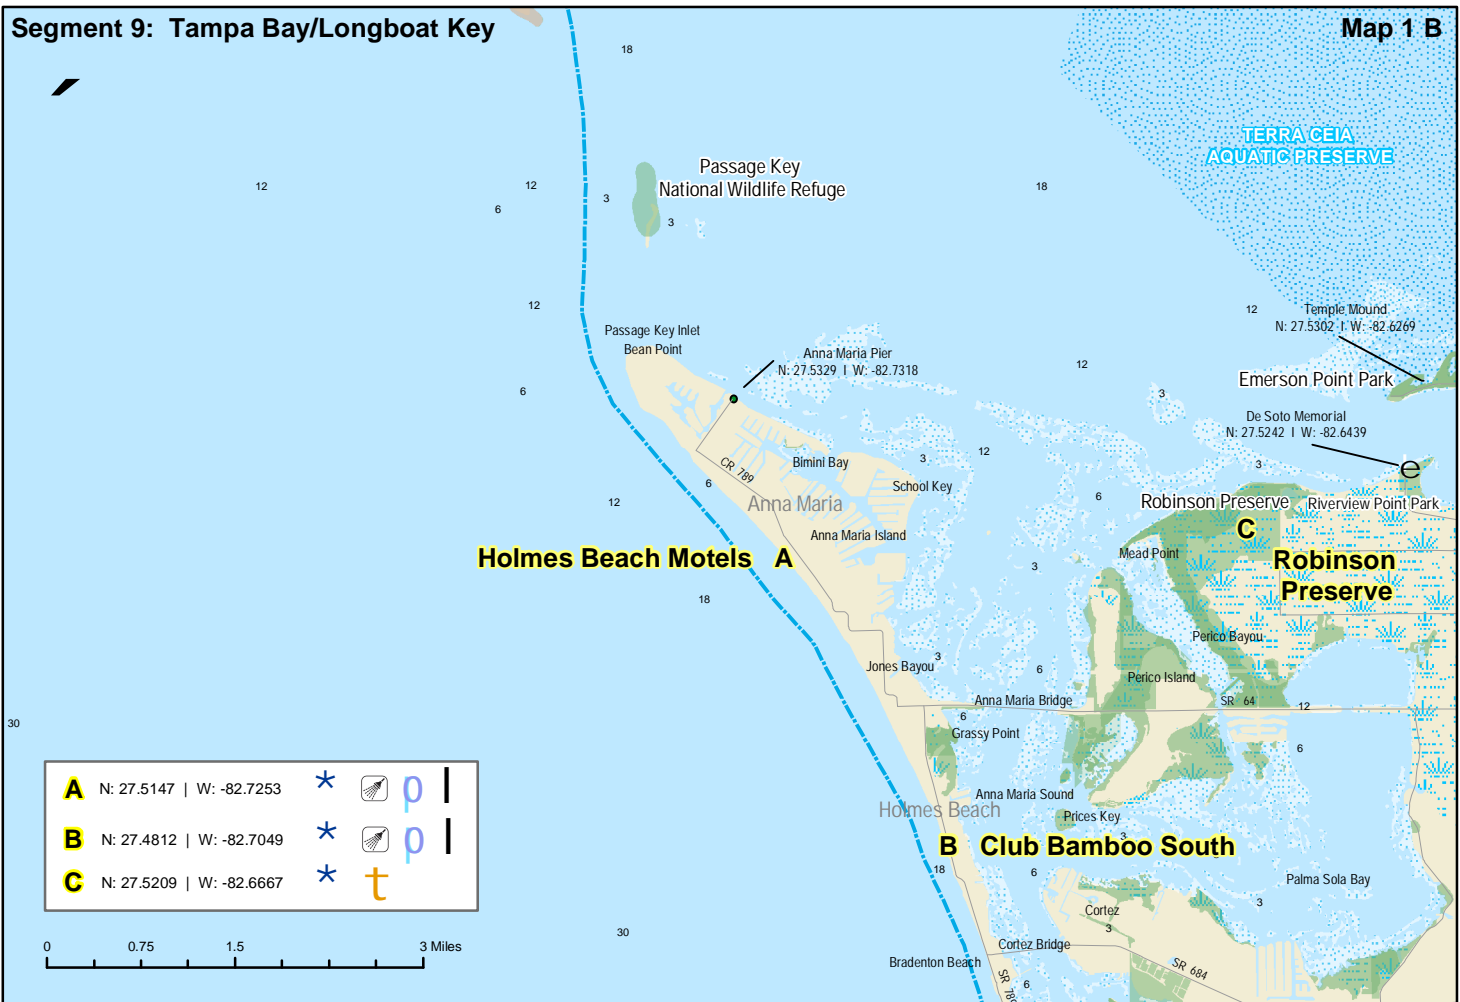

# Florida Circumnavigational Saltwater Paddling Trail Segment 9

*Disclaimer: This guide is intended as an aid to navigation only. A Global Positioning System (GPS) unit is required, and persons are encouraged to supplement these maps with NOAA charts or other maps.*

Segment 9: Tampa Bay/Longboat Key

Map 1 A

Segment 9: Tampa Bay/Longboat Key

Map 1 B

Segment 9: Tampa Bay/Longboat Key

Map 2 A

Segment 9: Tampa Bay/Longboat Key

Map 2 B