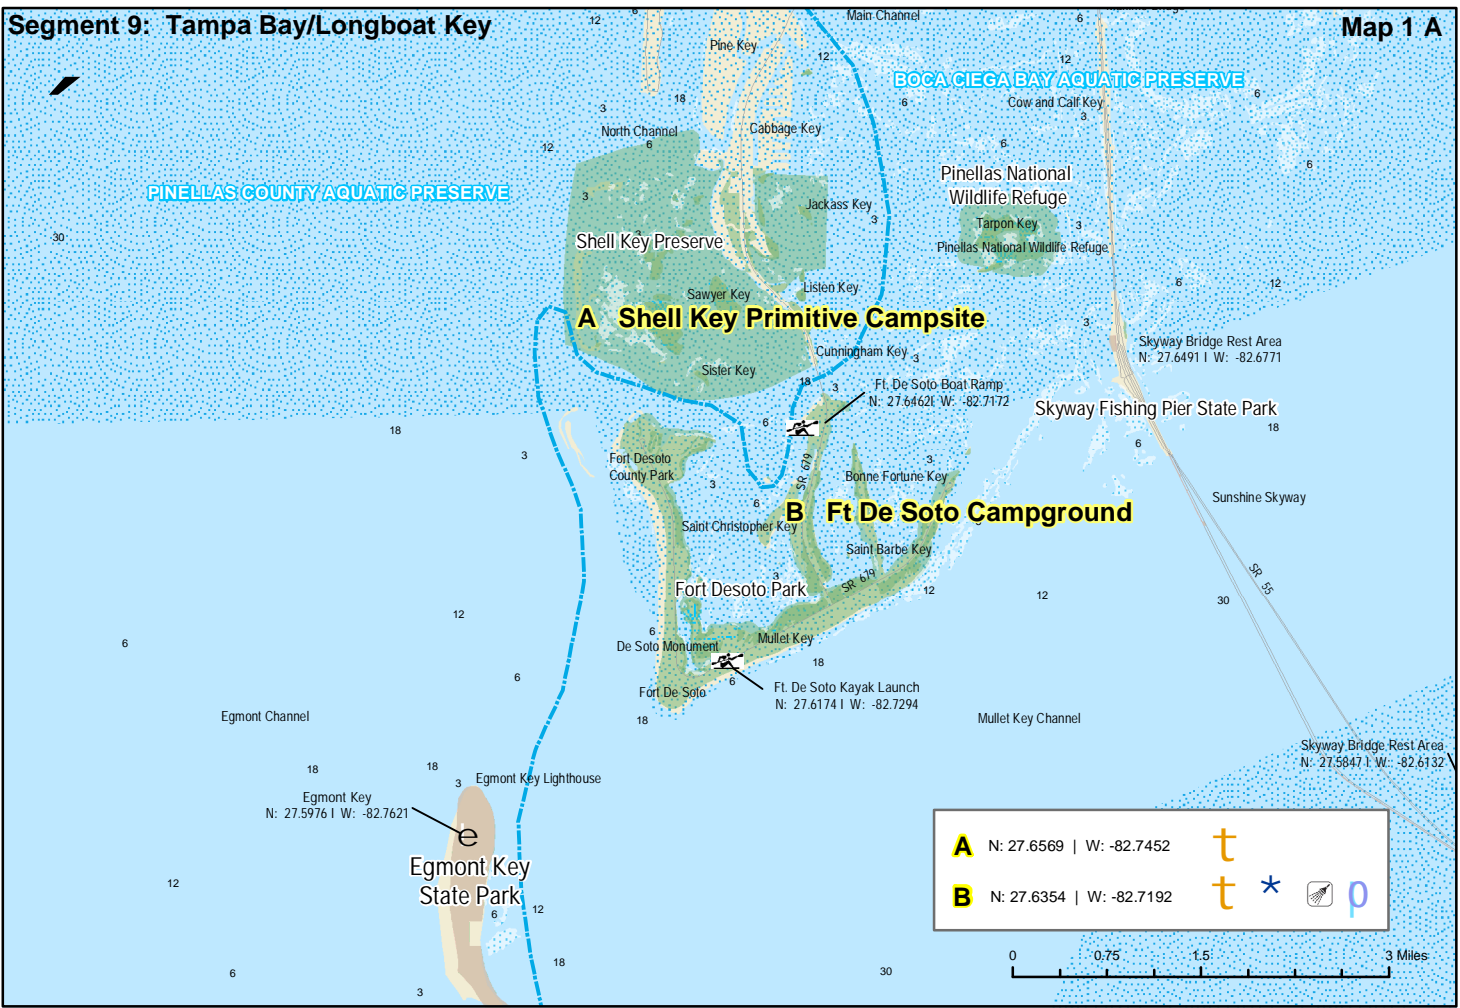

Segment 9: Tampa Bay/Longboat Key

Map 1 A