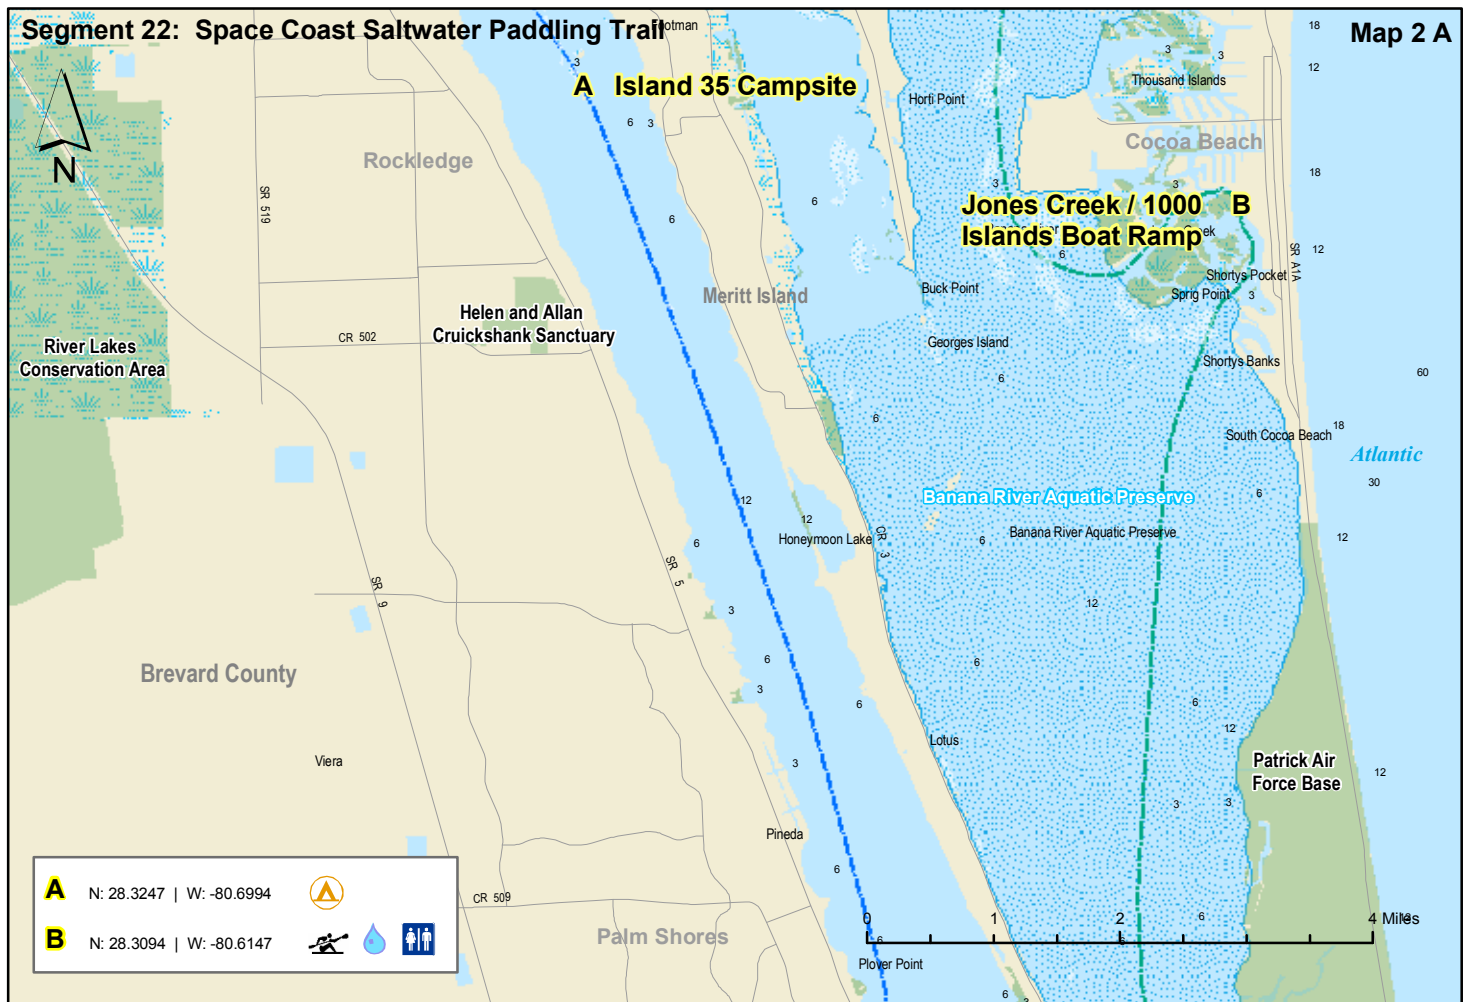

Florida Circumnavigation Saltwater Paddling Trail Segment 22

Space Coast Saltwater Paddling Trail

-  Drinking Water
-  Camping
-  Kayak Launch
-  Shower Facility
-  Restroom
-  Restaurant
-  Grocery Store
-  Point of Interest

Segment 22: Space Coast Saltwater Paddling Trail

Map 1 B

Segment 22: Space Coast Saltwater Paddling Trail

Map 1 A

Segment 22: Space Coast Saltwater Paddling Trail

Map 3 B

Segment 22: Space Coast Saltwater Paddling Trail

Map 3 A

Segment 22: Space Coast Saltwater Paddling Trail

Segment 22: Space Coast Saltwater Paddling Trail