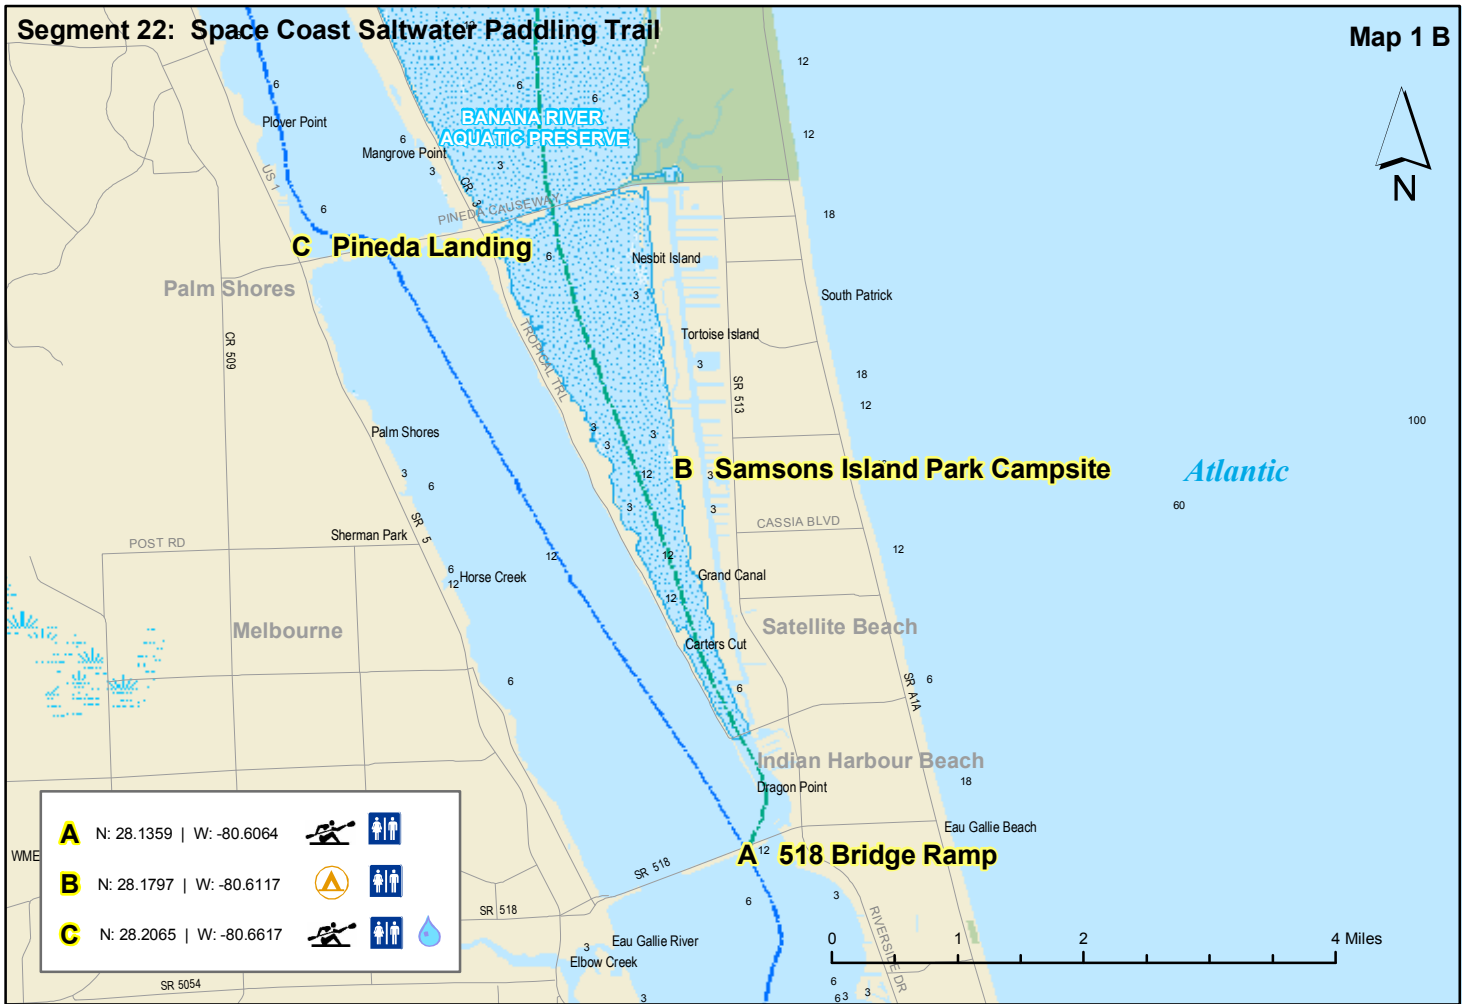

Segment 22: Space Coast Saltwater Paddling Trail

Map 1 B