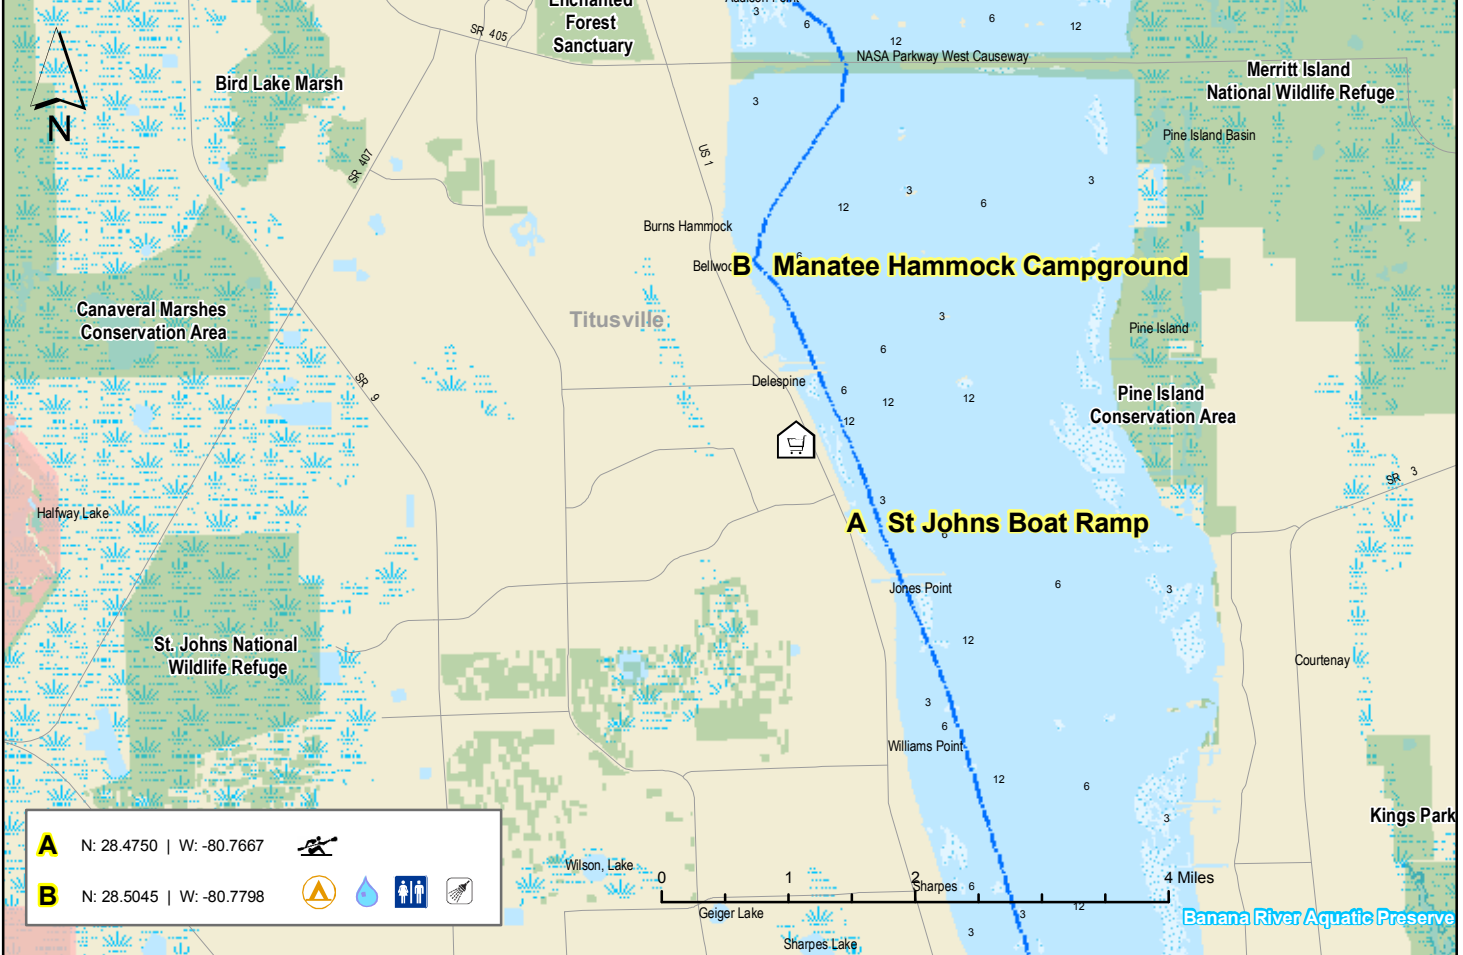

Florida Circumnavigation Saltwater Paddling Trail Segment 22

Space Coast Saltwater Paddling Trail

-  Drinking Water
-  Camping
-  Kayak Launch
-  Shower Facility
-  Restroom
-  Restaurant
-  Grocery Store
-  Point of Interest

Segment 22: Space Coast Saltwater Paddling Trail

Map 1 B

Segment 22: Space Coast Saltwater Paddling Trail

Map 1 A

Segment 22: Space Coast Saltwater Paddling Trail

Map 3 B

Segment 22: Space Coast Saltwater Paddling Trail

Map 3 A

Segment 22: Space Coast Saltwater Paddling Trail

Segment 22: Space Coast Saltwater Paddling Trail