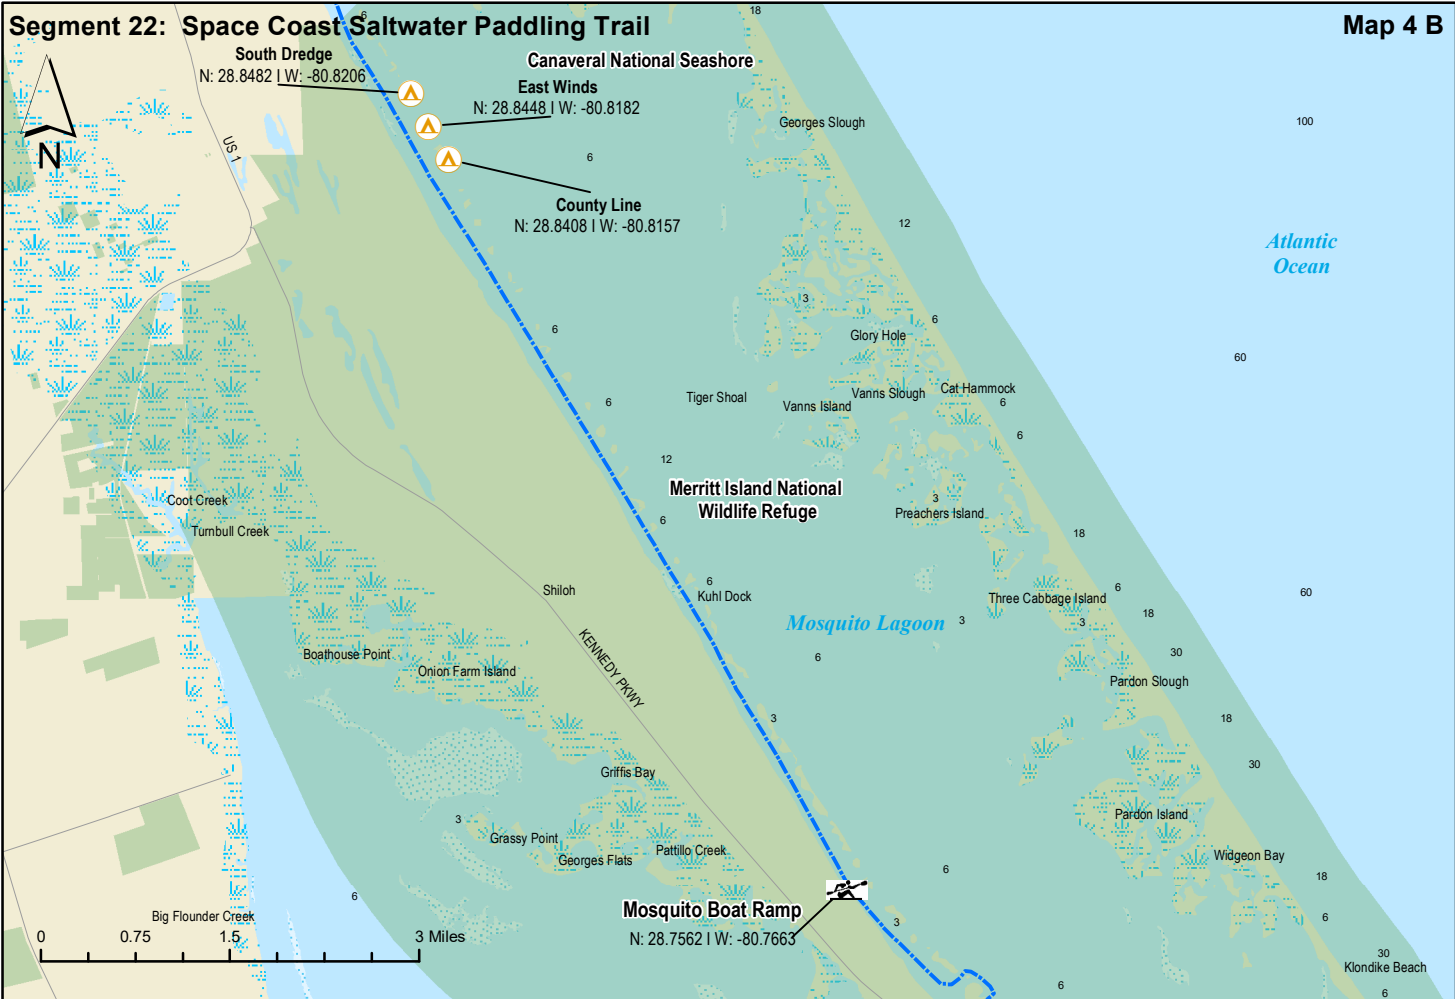

Florida Circumnavigation Saltwater Paddling Trail Segment 22

Space Coast Saltwater Paddling Trail

-  Drinking Water
-  Camping
-  Kayak Launch
-  Shower Facility
-  Restroom
-  Restaurant
-  Grocery Store
-  Point of Interest

Segment 22: Space Coast Saltwater Paddling Trail

Map 1 B

Segment 22: Space Coast Saltwater Paddling Trail

Map 1 A

Segment 22: Space Coast Saltwater Paddling Trail

Map 3 B

Segment 22: Space Coast Saltwater Paddling Trail

Map 3 A

Segment 22: Space Coast Saltwater Paddling Trail

Segment 22: Space Coast Saltwater Paddling Trail