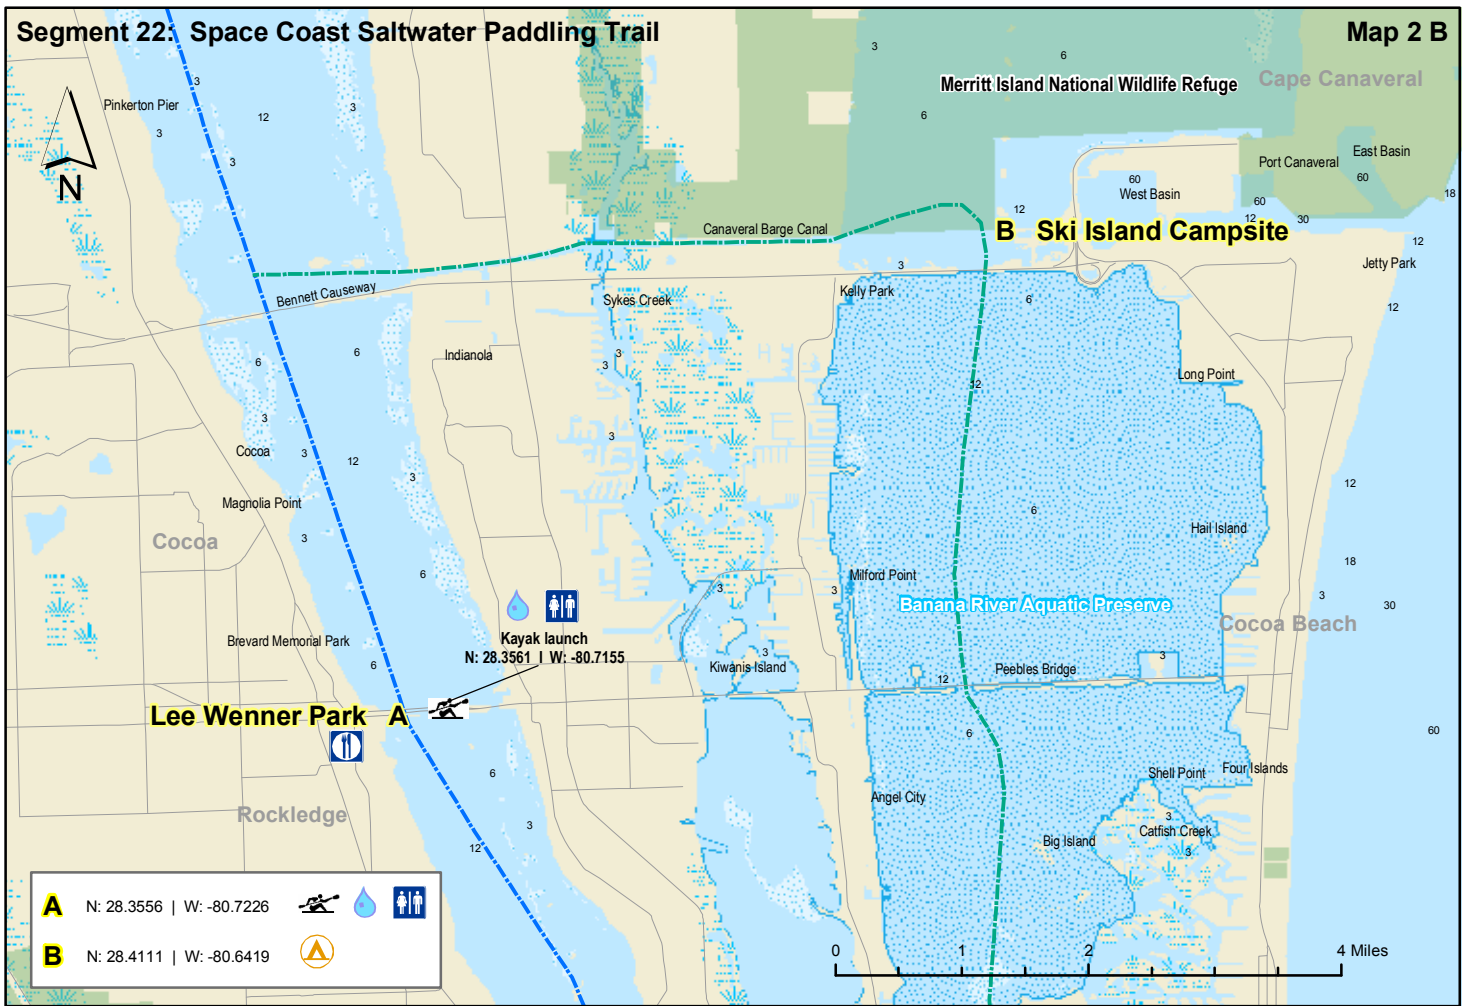

Florida Circumnavigation Saltwater Paddling Trail Segment 22

Space Coast Saltwater Paddling Trail

-  Drinking Water
-  Camping
-  Kayak Launch
-  Shower Facility
-  Restroom
-  Restaurant
-  Grocery Store
-  Point of Interest

Disclaimer: This guide is intended as an aid to navigation only. A Global Positioning System (GPS) unit is required, and persons are encouraged to supplement these maps with NOAA charts or other maps.

Segment 22: Space Coast Saltwater Paddling Trail

Map 1 B

Segment 22: Space Coast Saltwater Paddling Trail

Map 1 A

Segment 22: Space Coast Saltwater Paddling Trail

Map 3 B

Segment 22: Space Coast Saltwater Paddling Trail

Map 3 A

Segment 22: Space Coast Saltwater Paddling Trail

Segment 22: Space Coast Saltwater Paddling Trail