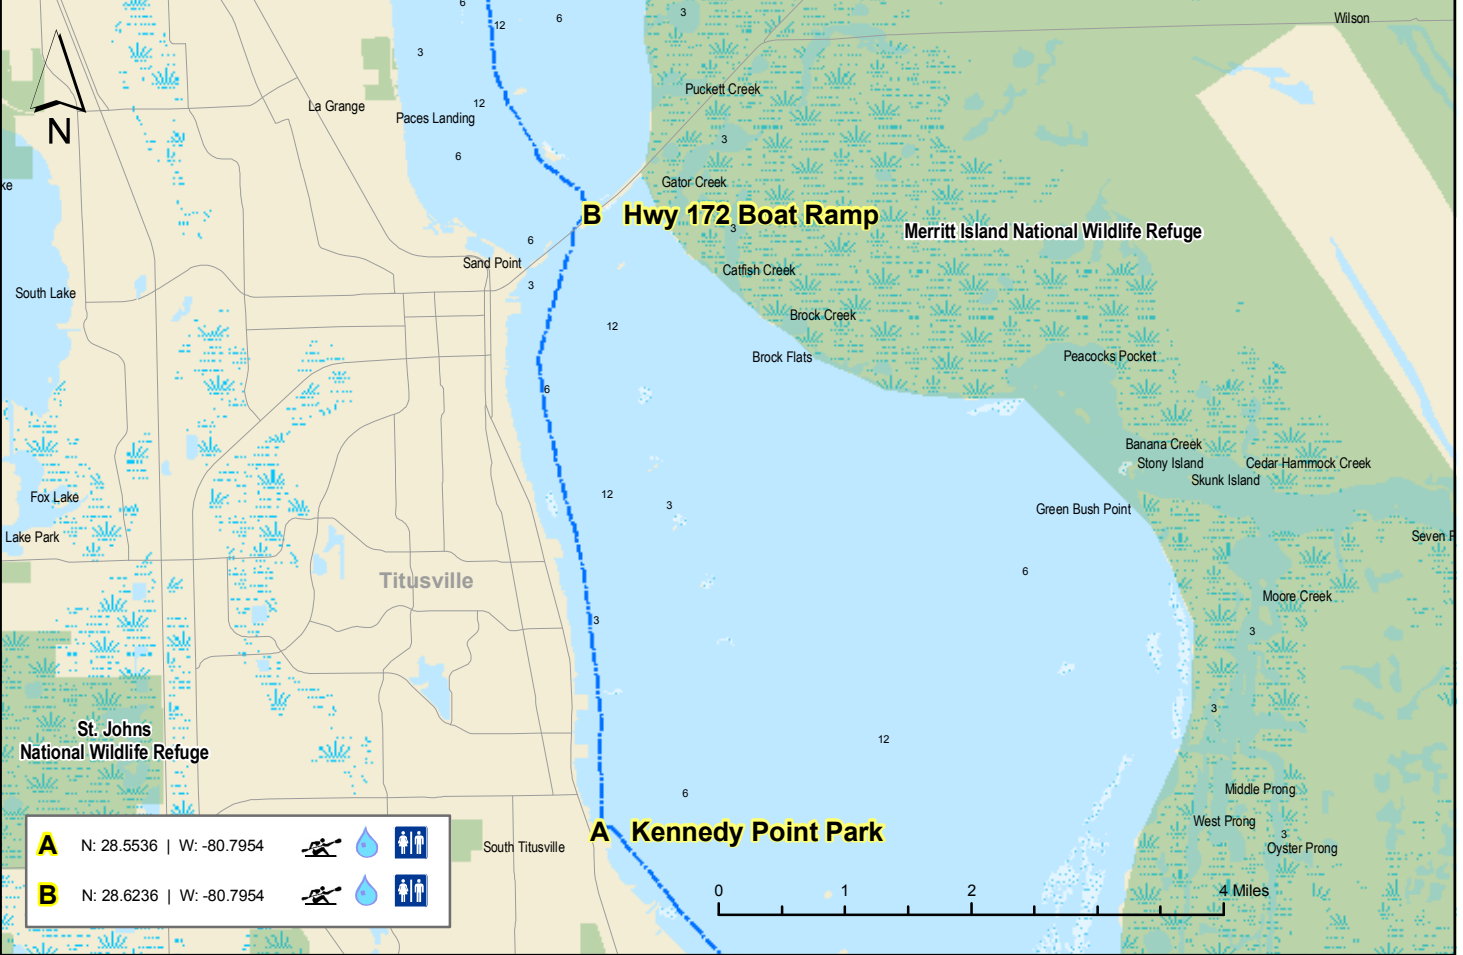

Florida Circumnavigation Saltwater Paddling Trail Segment 22

Space Coast Saltwater Paddling Trail

-  Drinking Water
-  Camping
-  Kayak Launch
-  Shower Facility
-  Restroom
-  Restaurant
-  Grocery Store
-  Point of Interest

Segment 22: Space Coast Saltwater Paddling Trail

Map 1 B

Segment 22: Space Coast Saltwater Paddling Trail

Map 1 A

Segment 22: Space Coast Saltwater Paddling Trail

Map 3 B

Segment 22: Space Coast Saltwater Paddling Trail

Map 3 A

Segment 22: Space Coast Saltwater Paddling Trail

Segment 22: Space Coast Saltwater Paddling Trail