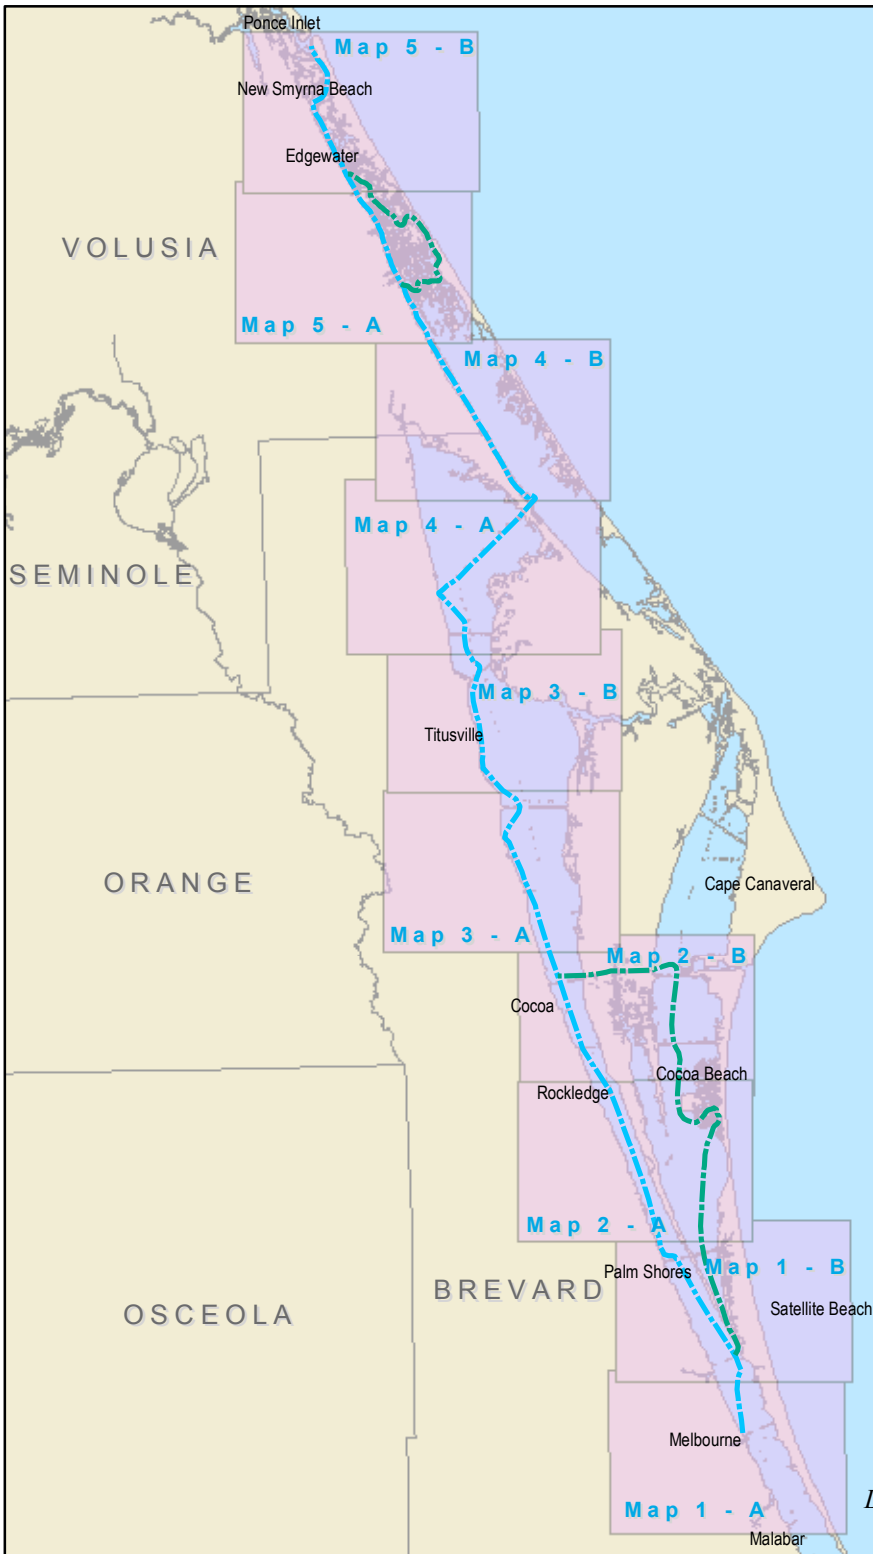

Florida Circumnavigation Saltwater Paddling Trail Segment 22

Space Coast Saltwater Paddling Trail

-  Drinking Water
-  Camping
-  Kayak Launch
-  Shower Facility
-  Restroom
-  Restaurant
-  Grocery Store
-  Point of Interest

Disclaimer: This guide is intended as an aid to navigation only. A Global Positioning System (GPS) unit is required, and persons are encouraged to supplement these maps with NOAA charts or other maps.

Segment 22: Space Coast Saltwater Paddling Trail

Map 1 B

Segment 22: Space Coast Saltwater Paddling Trail

Map 1 A

Segment 22: Space Coast Saltwater Paddling Trail

Map 3 B

Segment 22: Space Coast Saltwater Paddling Trail

Map 3 A

Segment 22: Space Coast Saltwater Paddling Trail

Segment 22: Space Coast Saltwater Paddling Trail