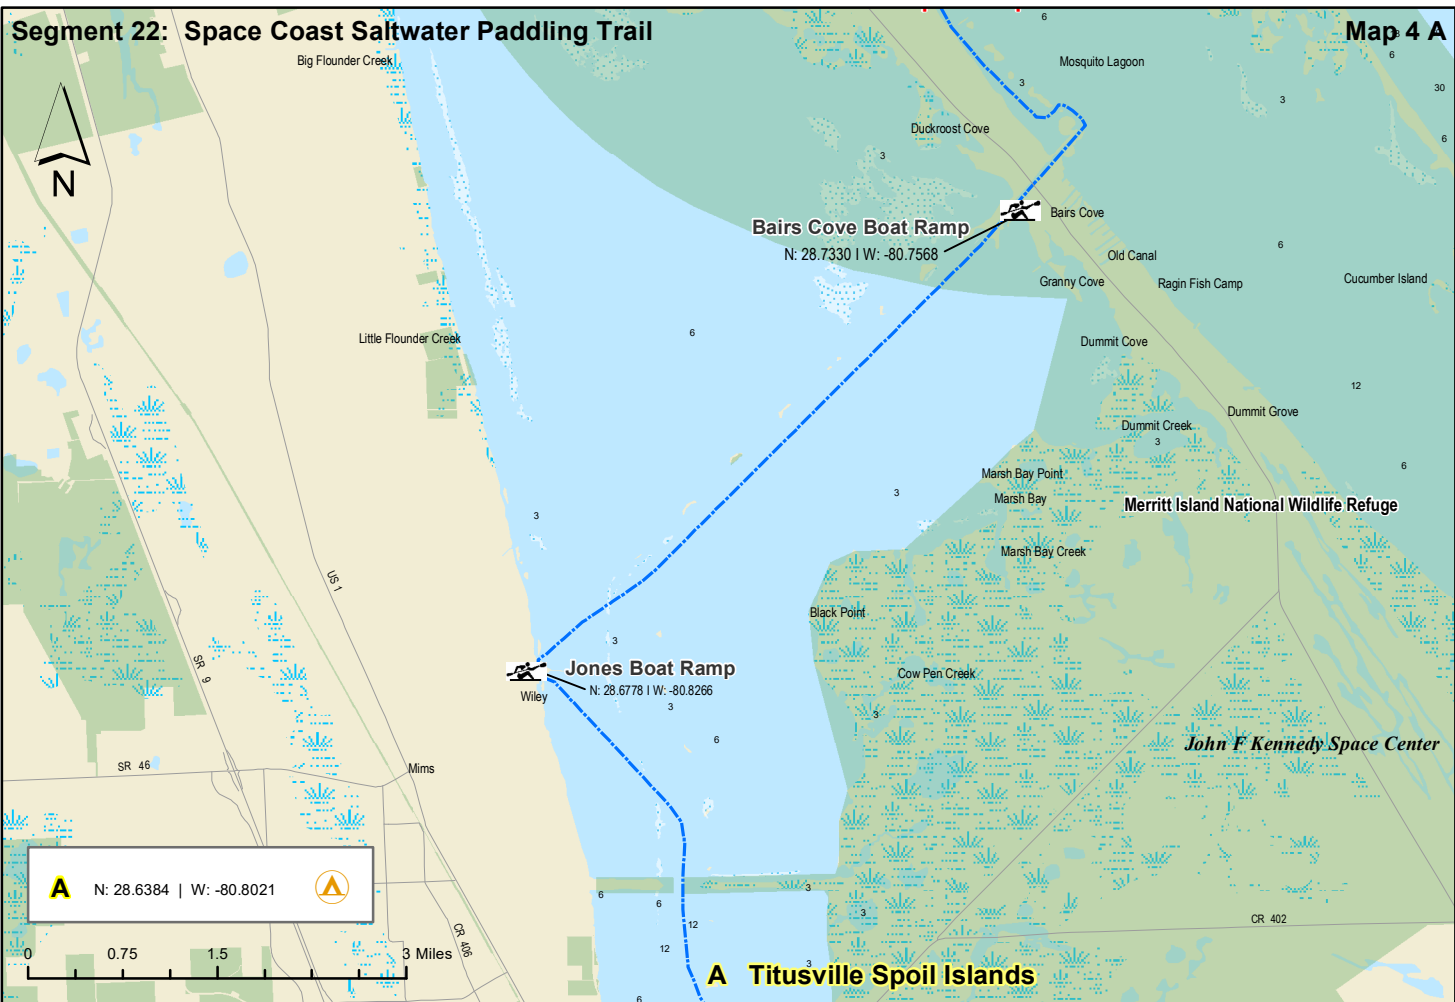

Florida Circumnavigation Saltwater Paddling Trail Segment 22

Space Coast Saltwater Paddling Trail

-  Drinking Water
-  Camping
-  Kayak Launch
-  Shower Facility
-  Restroom
-  Restaurant
-  Grocery Store
-  Point of Interest

Segment 22: Space Coast Saltwater Paddling Trail

Map 1 B

Segment 22: Space Coast Saltwater Paddling Trail

Map 1 A

Segment 22: Space Coast Saltwater Paddling Trail

Map 3 B

Segment 22: Space Coast Saltwater Paddling Trail

Map 3 A

Segment 22: Space Coast Saltwater Paddling Trail

Segment 22: Space Coast Saltwater Paddling Trail