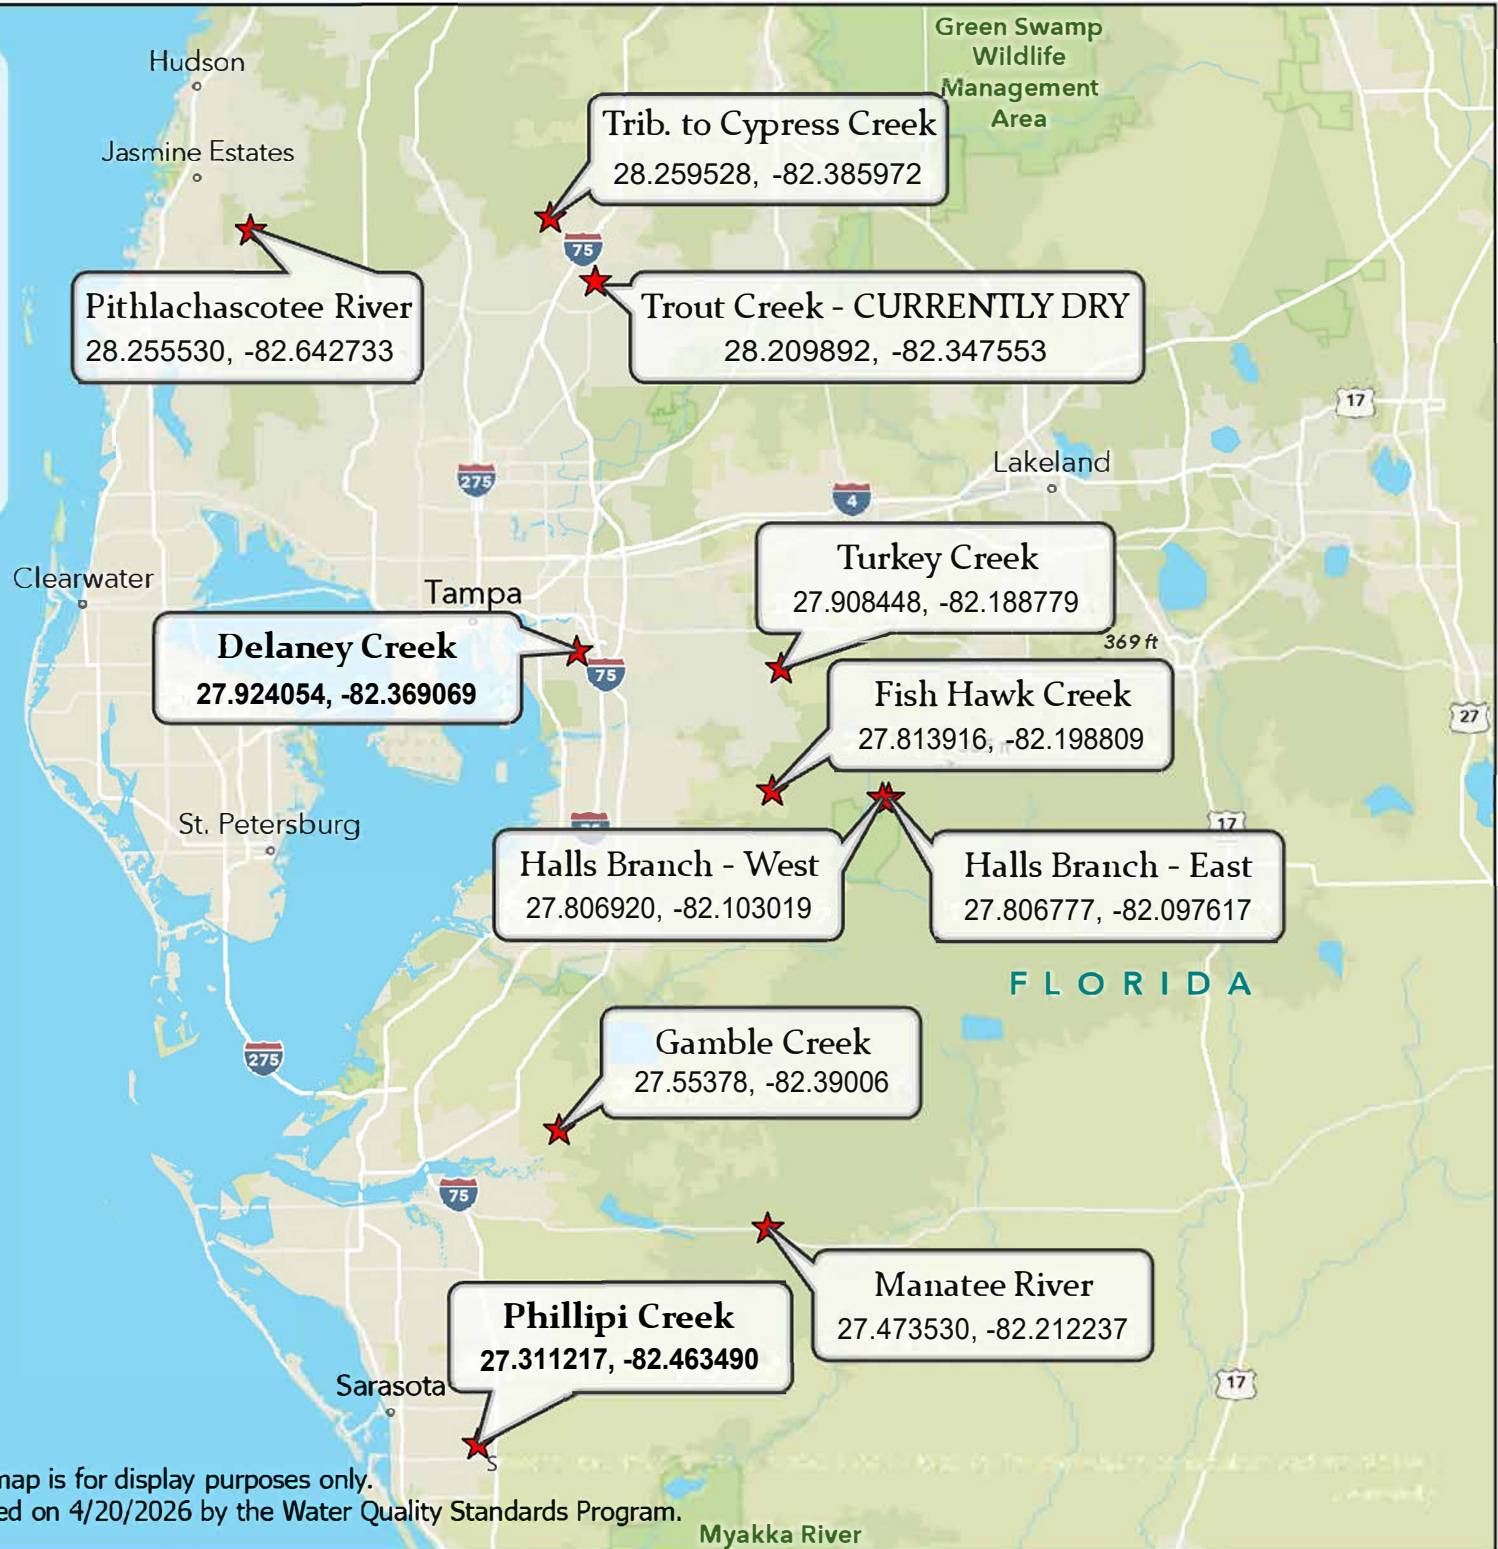

South Habitat Assessment Benchmark Sites

0 3 6 12 Miles
A scale bar showing increments of 3 miles up to 12 miles.

This map is for display purposes only.
Created on 4/20/2026 by the Water Quality Standards Program.

Myakka River